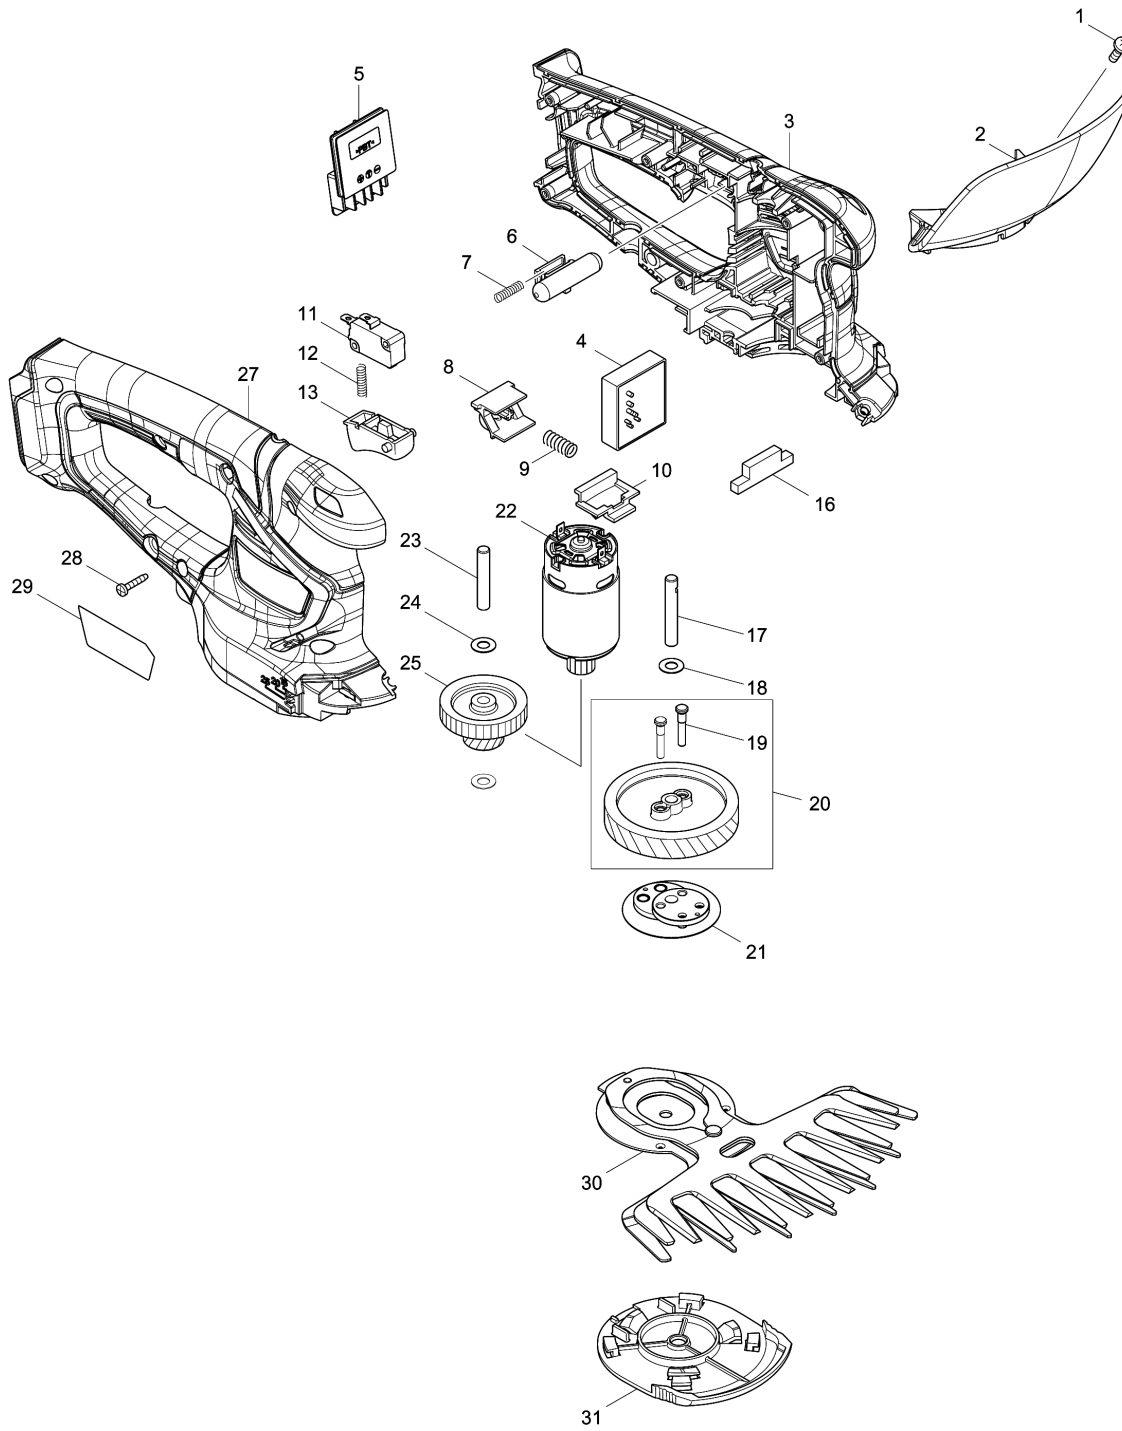

Model No.UM600D 160MM CORDLESS GRASS SHEAR

Model No.UM600D 160MM CORDLESS GRASS SHEAR

Item	Parts No.	Description	I/C	Qty	New/Old	Opt. 1	Opt. 2	Note
001	915116-7	BINDING HEAD SCREW M4X12		1				
002	144342-3	PROTECTOR COMPLETE		1	*			
C10	819948-3	CAUTION LABEL		1	*			
002-1	140V97-0	PROTECTOR COMPLETE	<	1				
C10	819948-3	CAUTION LABEL		1				
003	183G04-0	HOUSING SET		1				
C10	931102-0	HEX. NUT M4		1				
C20	263002-9	RUBBER PIN 4		2				
C30	346275-0	PLATE		2				
D10		INC. 27						
004	632K11-9	CONTROLLER UNIT		1				
C10	688131-1	LINE FILTER		2				
005	644813-5	TERMINAL		1				
006	452438-9	LOCK OFF BUTTON		1				
007	231473-8	COMPRESSION SPRING 4		1				
008	457534-8	SLIDE PLATE		1				
009	234339-1	COMPRESSION SPRING 6		1				
010	454879-5	LOCK LEVER		1				
011	650744-8	SWITCH D3V-16-3C26		1				
012	231473-8	COMPRESSION SPRING 4		1				
013	417564-1	SWITCH LEVER		1				
016	451814-4	DUST GUARD		1				
017	268254-7	PIN 6		1				
018	253715-0	FLAT WASHER 6		1				
019	268256-3	PIN 4		2				
020	135883-0	HELICAL GEAR 47 ASS'Y		1				
D10		INC. 19						
021	161598-3	CRANK COMPLETE		1				
022	629258-8	DC MOTOR		1				
023	268076-5	PIN 6		1				
024	253715-0	FLAT WASHER 6		2				
025	226831-1	GEAR 12-31		1				
027	183G04-0	HOUSING SET		1				
C10	931102-0	HEX. NUT M4		1				
C20	263002-9	RUBBER PIN 4		2				
C30	346275-0	PLATE		2				
D10		INC. 3						
028	266429-2	TAPPING SCREW 3X16		6				
029	853F88-3	UM600D NAME PLATE		1	*			
029-1	852Y86-8	UM600D NAME PLATE	<	1				
030	195267-4	SHEAR BLADE ASSEMBLY SET		1	*			
C10	188369-3	OIL VESSEL SET		1	*			