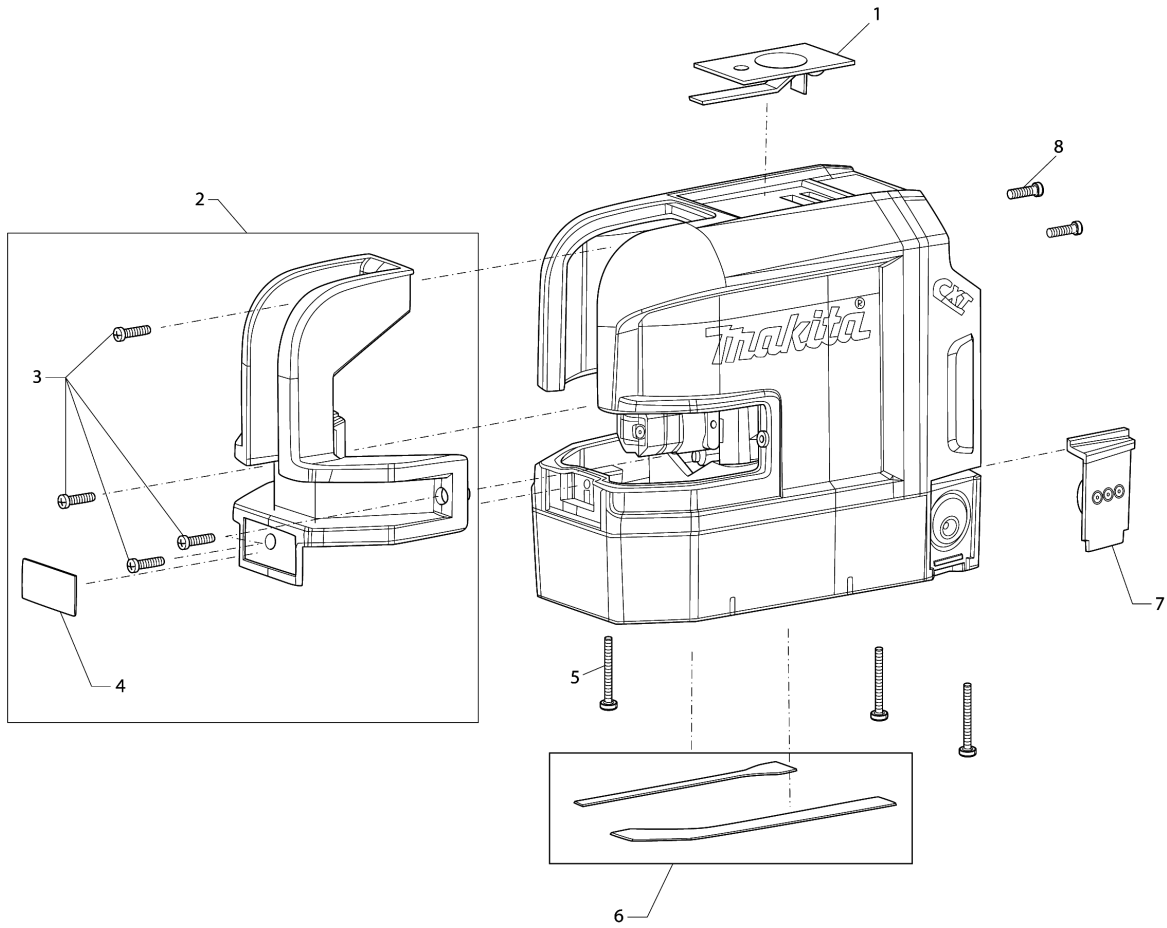

Model No.SK105D CORDLESS RED CROSS LINE LASER

Model No.SK105D CORDLESS RED CROSS LINE LASER

Item	Parts No.	Description	I/C	Qty	New/Old	Opt. 1	Opt. 2	Note
001	LE00899151	KEYPAD RED		1				
002	LE00870259	WINDOW FRAME SET.(SK105D)		1				
D10		INC. 3,4						
003	LE00899157	SCREW(10PCS.)		1				
004	LE00855684	FRONT LABEL(SK105D)		1				
005	LE00899156	SCREW FOR BOTTOM HOUSING(10P)		1				
006	LE00870260	BASE LABEL SET		1				
007	LE00873680	DC JACK COVER		1				
008	LE00899157	SCREW(10PCS.)		1				
A01	LE00855012	L-ADAPTER		1	*			
A01-1	LE00870131	L-ADAPTER	<	1				
A02	LE00864505	HOLSTER		1				
A03	LE00758831	TARGET PLATE RED		1				
A04	LE00834534	GLASSES LASER VISIBILITY		1				

Please order the parts with part number.

Print Date 31/3/2020