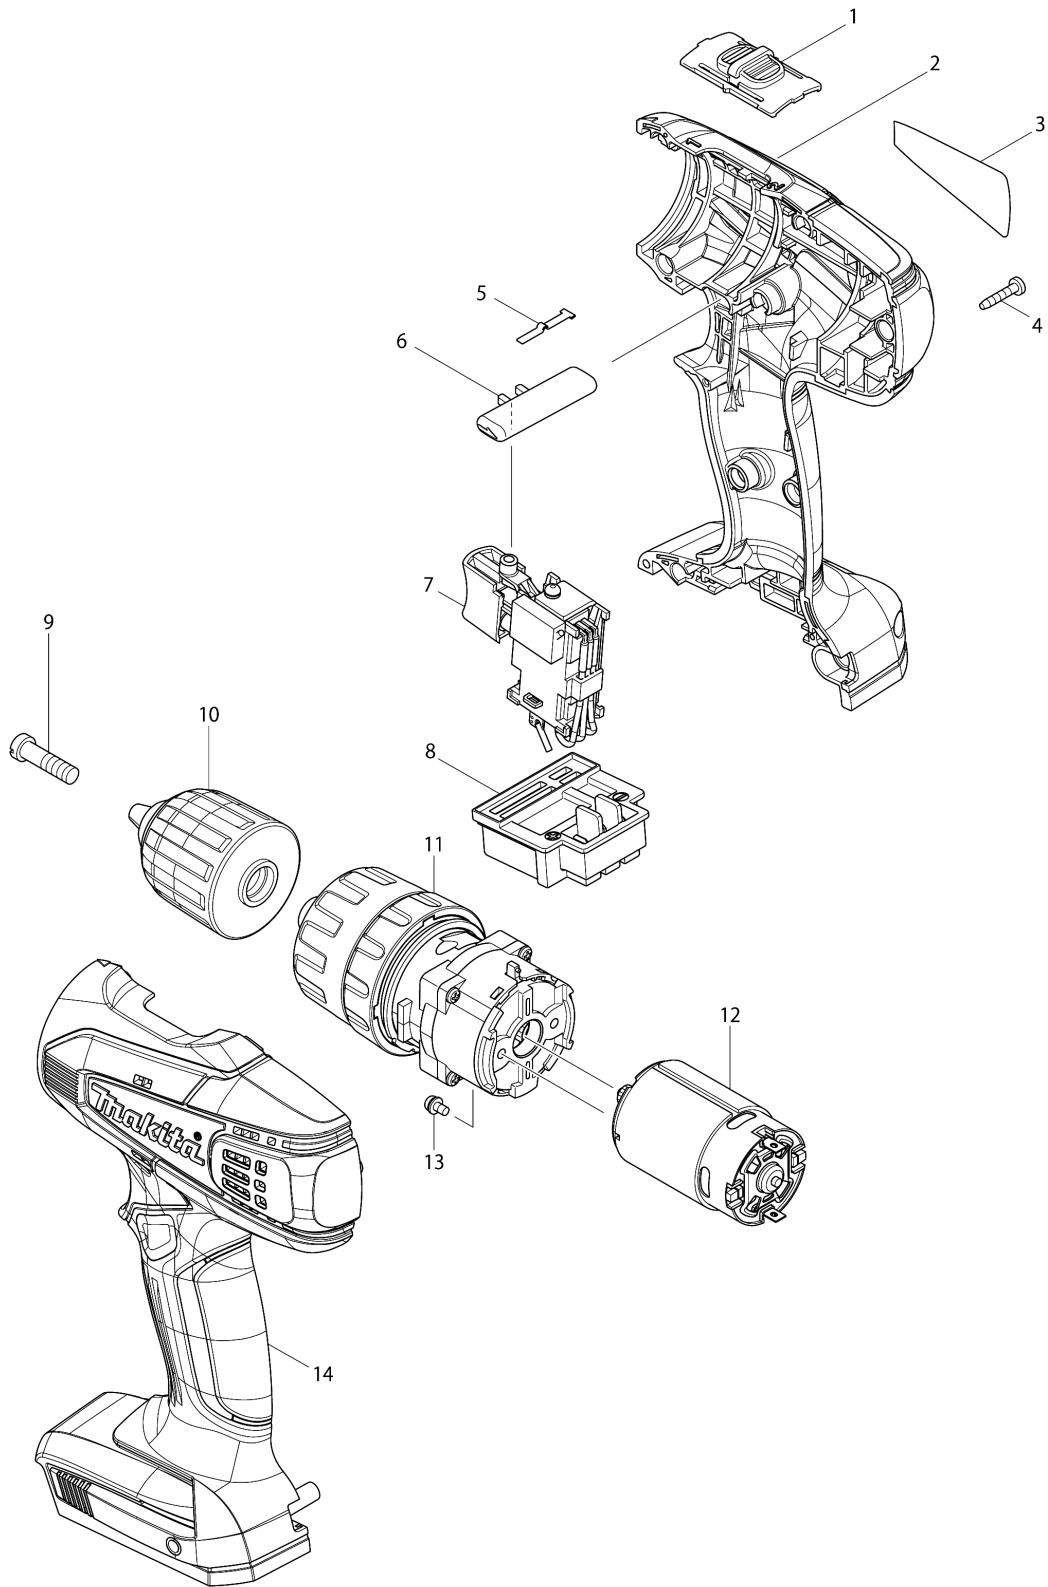

Model No.HP347D CORDLESS HAMMER DRIVER DRILL

Model No.HP347D CORDLESS HAMMER DRIVER DRILL

Item	Parts No.	Description	I/C	Qty	New/Old	Opt. 1	Opt. 2	Note
001	125310-5	SPEED CHANGE LEVER ASS'Y		1				
C10	231433-0	COMPRESSION SPRING 4		2				
002	187025-2	HOUSING SET		1				
D10		INC. 14						
003	869374-6	HP347D NAME PLATE		1				
004	266429-2	TAPPING SCREW 3X16		9				
005	232182-2	LEAF SPRING		1				
006	452399-3	F/R CHANGE LEVER		1				
007	638887-6	SWITCH UNIT		1				
008	643861-1	TERMINAL		1				
009	251468-5	- FLAT HEAD SCREW M6X22		1				
010	766003-1	KEYLESS DRILL CHUCK 10		1	*			
010-1	763229-6	KEYLESS DRILL CHUCK 10	<	1				
011	126001-1	GEAR ASSEMBLY		1				
012	629900-1	DC MOTOR		1				
013	911003-8	PAN HEAD SCREW M3X6		2				
014	187025-2	HOUSING SET		1				
D10		INC. 2						
A01	784636-0	+/- BIT 2-65		1				
A02	***DC18WA	DC18WA BATTERY CHARGER		1				
A03	195452-9	BATTERY BL1411G SET		2	*			
A03-1	196375-4	BATTERY BL1413G SET	O	2	*			
A03-2	196375-4	BATTERY BL1413G SET	O	2	*			
A03-3	198192-8	BATTERY BL1415G SET	<	2	*			
A03-4	198192-8	BATTERY BL1415G SET	O	2				
A04	452652-7	BATTERY COVER		1				
A05	824981-2	PLASTIC CARRYING CASE		1				
C10	162315-4	LATCH		2				
C20	452137-3	HANDLE		1				
A06	892770-3	HP347DWE PLASTIC CASE LABEL		2				

Please order the parts with part number.

Print Date 30/3/2020