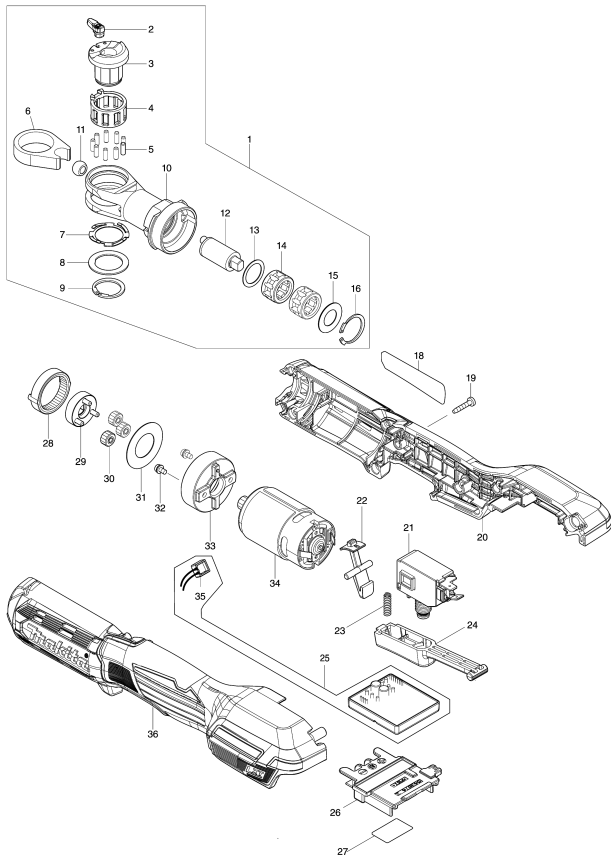

Model No.DWR180 CORDLESS RATCHET WRENCH

Model No.DWR180 CORDLESS RATCHET WRENCH

Item	Parts No.	Description	I/C	Qty	New/Old	Opt. 1	Opt. 2	Note
001	127297-7	HEAD ASSEMBLY		1	*			
D10		INC. 2-16			*			
001-1	127297-7	HEAD ASSEMBLY	O	1				
002	140K70-4	LEVER COMPLETE		1	*			
003	327360-8	ANVIL		1	*			
004	310954-6	RETAINER RING		1	*			
005	256963-0	PIN 3		9	*			
006	327357-7	RATCHET RING		1	*			
007	232531-3	LEAF SPRING		1	*			
008	253440-3	FLAT WASHER 19		1	*			
009	961078-7	RETAINING RING (EXT) S-18		1	*			
010	327356-9	RATCHET HEAD		1	*			
011	327359-3	BUSH		1	*			
012	327358-5	SPINDLE		1	*			
013	253450-0	FLAT WASHER 15		1	*			
014	212228-0	NEEDLE CAGE 1412		2	*			
015	253449-5	FLAT WASHER 12		1	*			
016	962112-6	RETAINING RING R-22		1	*			
018	857Y46-5	DWR180 NAME PLATE		1				
019	266429-2	TAPPING SCREW 3X16		7				
020	183R89-2	HOUSING SET		1				
C10	263005-3	RUBBER PIN 6		2				
D10		INC. 36						
021	651391-8	SWITCH C3JW-6BM-PN		1				
022	459422-5	LOCK LEVER		1				
023	232353-1	COMPRESSION SPRING 4		1				
024	459421-7	SWITCH LEVER		1				
025	620E21-2	CONTROLLER		1				
D10		INC. 35						
026	643874-2	TERMINAL		1				
027	857Y53-8	DWR180 SERIAL NO. LABEL		1				
028	226897-1	INTERNAL GEAR 41		1				
029	140K71-2	CARRIER COMPLETE		1				
030	226898-9	SPUR GEAR 14		3				
031	267235-8	FLAT WASHER 18		1				
032	265A38-0	P.H.SCREW M3X6 WITH WR		2				
033	310953-8	INTERNAL GEAR CASE		1				
034	629A30-4	DC MOTOR		1				
035	620B10-9	LED CIRCUIT		1				
036	183R89-2	HOUSING SET		1				
C10	263005-3	RUBBER PIN 6		2				
D10		INC. 20						

Please order the parts with part number.

Print Date 9/11/2020

Model No.DWR180 CORDLESS RATCHET WRENCH

Item	Parts No.	Description	I/C	Qty	New/Old	Opt. 1	Opt. 2	Note
A01	191A50-3	SOCKET ADAPTOR 9.5 SET		1				
C10	231952-6	RING SPRING 12		1				
A02	191A51-1	SOCKET ADAPTOR 6.35 SET		1				
C10	231952-6	RING SPRING 12		1				

Please order the parts with part number.

Print Date 9/11/2020