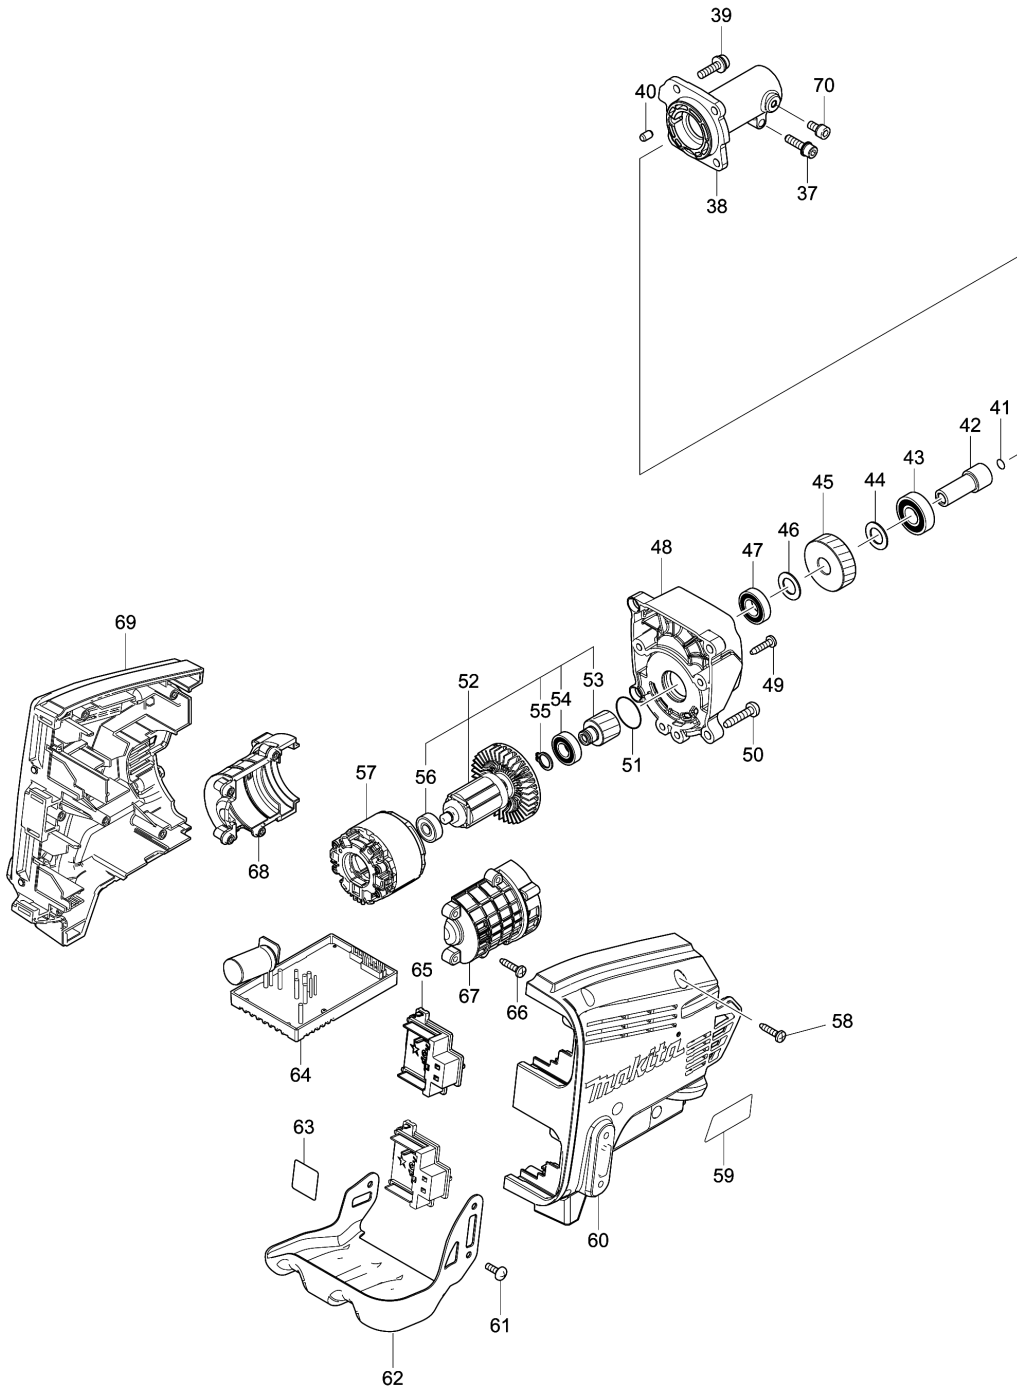

Model No.DUX60 CRDLSS MULTI FNCTN POWER HEAD

Model No.DUX60 CRDLSS MULTI FNCTN POWER HEAD

Model No.DUX60 CRDLSS MULTI FNCTN POWER HEAD

Item	Parts No.	Description	I/C	Qty	New/Old	Opt. 1	Opt. 2	Note
001	183G31-7	GRIP SET		1				
C10	931202-6	HEX. NUT M5		1				
D10		INC. 9						
002	457773-0	LOCK OFF LEVER		1				
003	233101-1	COMPRESSION SPRING 4		1				
004	457771-4	SWITCH LEVER		1				
005	650709-0	SWITCH C3JW-1A-P		1				
006	144570-0	SUB CONTROLLER COMPLETE		1				
007	233540-5	TORSION SPRING 11		1				
008	922233-6	H.S.H.BOLT M5X20 WITH WR		1				
009	183G31-7	GRIP SET		1				
C10	931202-6	HEX. NUT M5		1				
D10		INC. 1						
010	266326-2	TAPPING SCREW 4X18		8				
011	141499-1	SHAFT PIPE B COMPLETE		1				
C10	898125-0	CAUTION LABEL		1				
012	141238-9	SHAFT B COMPLETE		1				
013	961052-5	RETAINING RING S-12		1				
014	922233-6	H.S.H.BOLT M5X20 WITH WR		1				
015	168478-4	HANGER		1				
C10	931202-6	HEX. NUT M5		1				
016	451601-1	SPACER 24		1				
017	457269-1	PIPE HOLDER 24		1				
018	922244-1	H.S.H.BOLT M5X25 WITH WG		1				
019	424942-8	DAMPER		1				
020	347114-7	LOWER CLAMP 35		1				
021	347113-9	UPPER CLAMP 35		1				
022	457772-2	LOOP HANDLE		1				
C10	263005-3	RUBBER PIN 6		1				
023	922233-6	H.S.H.BOLT M5X20 WITH WR		2				
024	266034-5	TAPPING SCREW CT 4X16		2				
025	452840-6	RELEASE BUTTON COVER		1				
026	452839-1	RELEASE BUTTON		1				
027	265596-0	HEX.BOLT M6X40		1				
028	318750-6	JOINT 24		1				
029	922211-6	H.S.H.BOLT M5X12 WITH W		1				
030	922342-1	HEX. SOCKET HEAD BOLT M6X25		1				
031	931302-2	HEX. NUT M6		1				
032	272268-0	LEVER 94		1				
033	253332-6	THIN WASHER 6		1				
034	213105-9	O RING 11		1				