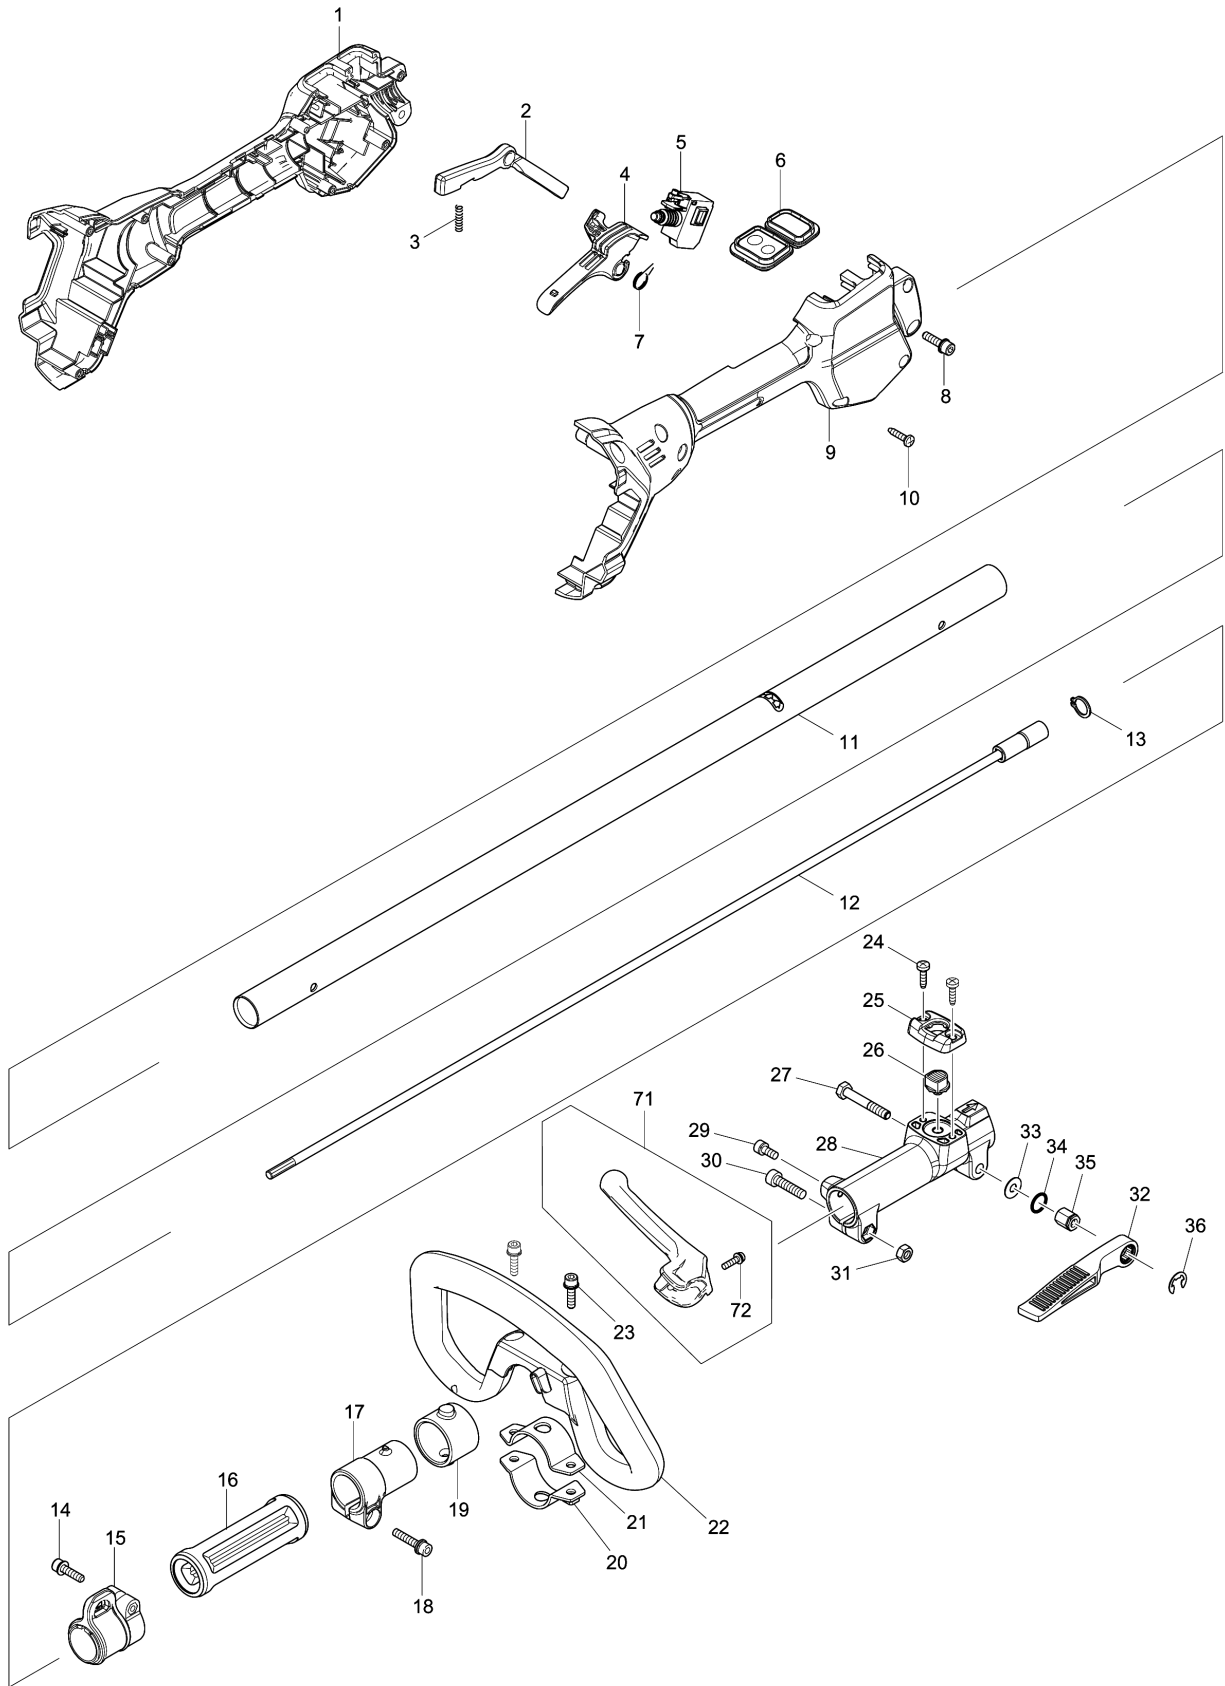

Model No.DUX60 CRDLSS MULTI FNCTN POWER HEAD

Model No.DUX60 CRDLSS MULTI FNCTN POWER HEAD

Model No.DUX60 CRDLSS MULTI FNCTN POWER HEAD

Item	Parts No.	Description	I/C	Qty	New/Old	Opt. 1	Opt. 2	Note
001	183G31-7	GRIP SET		1				
C10	931202-6	HEX. NUT M5		1				
D10		INC. 9						
002	457773-0	LOCK OFF LEVER		1				
003	233101-1	COMPRESSION SPRING 4		1				
004	457771-4	SWITCH LEVER		1				
005	650709-0	SWITCH C3JW-1A-P		1				
006	144570-0	SUB CONTROLLER COMPLETE		1				
007	233540-5	TORSION SPRING 11		1				
008	922233-6	H.S.H.BOLT M5X20 WITH WR		1				
009	183G31-7	GRIP SET		1				
C10	931202-6	HEX. NUT M5		1				
D10		INC. 1						
010	266326-2	TAPPING SCREW 4X18		8				
011	141499-1	SHAFT PIPE B COMPLETE		1				
C10	898125-0	CAUTION LABEL		1				
012	141238-9	SHAFT B COMPLETE		1				
013	961052-5	RETAINING RING S-12		1				
014	922233-6	H.S.H.BOLT M5X20 WITH WR		1				
015	168478-4	HANGER		1				
C10	931202-6	HEX. NUT M5		1				
016	451601-1	SPACER 24		1				
017	457269-1	PIPE HOLDER 24		1				
018	922244-1	H.S.H.BOLT M5X25 WITH WG		1				
019	424942-8	DAMPER		1				
020	347114-7	LOWER CLAMP 35		1				
021	347113-9	UPPER CLAMP 35		1				
022	457772-2	LOOP HANDLE		1				
C10	263005-3	RUBBER PIN 6		1				
023	922233-6	H.S.H.BOLT M5X20 WITH WR		2				
024	266034-5	TAPPING SCREW CT 4X16		2				
025	452840-6	RELEASE BUTTON COVER		1				
026	452839-1	RELEASE BUTTON		1				
027	265596-0	HEX.BOLT M6X40		1				
028	318750-6	JOINT 24		1				
029	922211-6	H.S.H.BOLT M5X12 WITH W		1				
030	922342-1	HEX. SOCKET HEAD BOLT M6X25		1				
031	931302-2	HEX. NUT M6		1				
032	272268-0	LEVER 94		1				
033	253332-6	THIN WASHER 6		1				
034	213105-9	O RING 11		1				