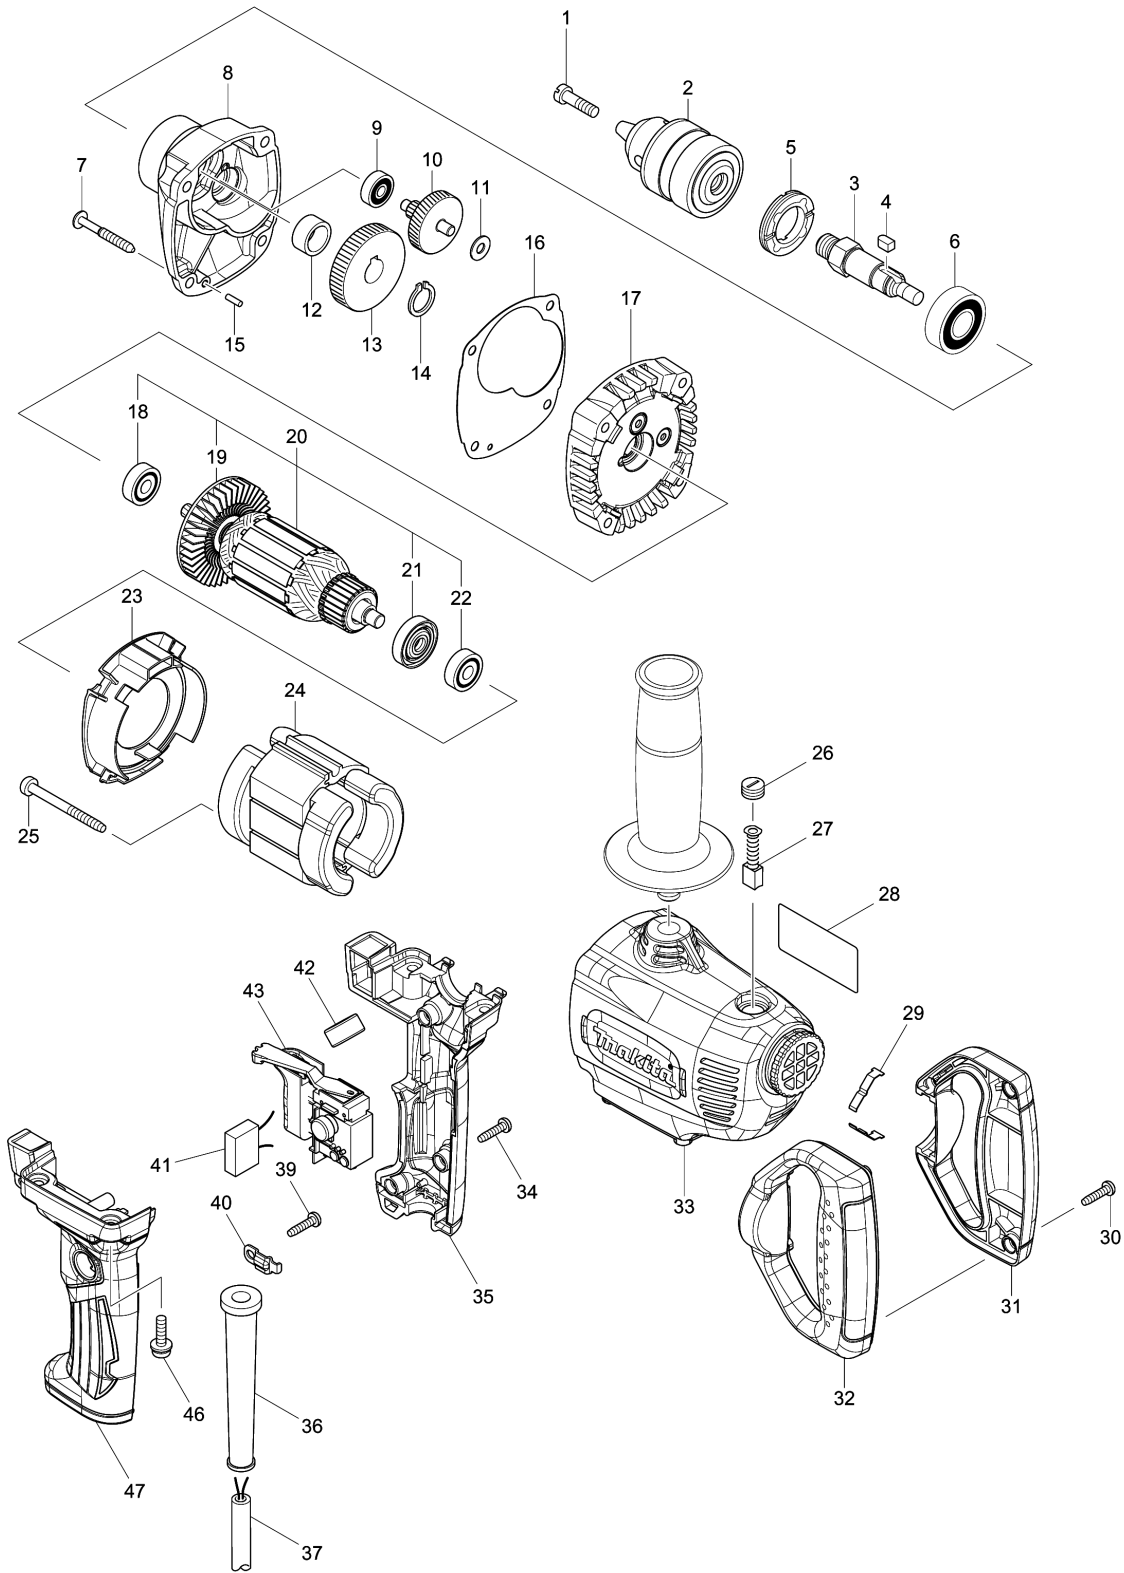

Model No.DS4012 13MM DRILL

Model No.DS4012 13MM DRILL

Item	Parts No.	Description	I/C	Qty	New/Old	Opt. 1	Opt. 2	Note
001	251441-5	- FLAT HEAD SCREW M6X22		1				
002	763078-1	DRILL CHUCK S13		1	*			
002-1	763183-4	DRILL CHUCK S13	S	1				
003	325494-1	SPINDLE		1				
004	254211-1	KEY 5		1				
005	285807-7	BEARING RETAINER 22-36		1				
006	211206-7	BALL BEARING 6202LLB		1				
007	266211-9	TAPPING SCREW 5X40		4				
008	140620-9	GEAR HOUSING COMPLETE		1				
C10	263002-9	RUBBER PIN 4		1				
009	211016-2	BALL BEARING 626LLB		1				
010	226028-2	GEAR COMPLETE 7-41		1				
011	261008-1	FIBER WASHER 6		1				
012	257018-4	RING 15		1				
013	221261-1	SPUR GEAR 47		1				
014	961054-1	RETAINING RING S-14		1				
015	256180-2	PIN 3		1				
016	452066-0	GASKET		1				
017	140619-4	GEAR HOUSING COVER COMPLETE		1				
C10	263002-9	RUBBER PIN 4		1				
018	211031-6	BALL BEARING 608LLB		1				
019	241850-6	FAN 60		1				
020	513809-6	ARMATURE ASS'Y 240V		1				
D10		INC. 18,19,21,22						
021	681659-8	INSULATION WASHER		1				
022	211031-6	BALL BEARING 608LLB		1				
023	452063-6	BAFFLE PLATE		1				
024	520083-9	FIELD ASS'Y 240V		1				
C10	654100-4	RING TERMINAL		2				
C20	654555-3	CONNECTOR 34130		2				
025	266095-5	TAPPING SCREW 5X55		2	*			
025-1	266418-7	TAPPING SCREW 5X55	O	2				
026	643550-8	BRUSH HOLDER CAP 5-8		2				
027	191940-4	CARBON BRUSH CB-411		1				
028	850P63-0	DS4012 NAME PLATE		1				
029	232260-8	LEAF SPRING		2				
030	265995-6	TAPPING SCREW 4X18		4	*			
030-1	265A48-7	TAPPING SCREW 4X18	O	4				
031	188921-7	HANDLE SET		1				
D10		INC. 32						
032	188921-7	HANDLE SET		1				
D10		INC. 31						

Please order the parts with part number.

Print Date 27/3/2020