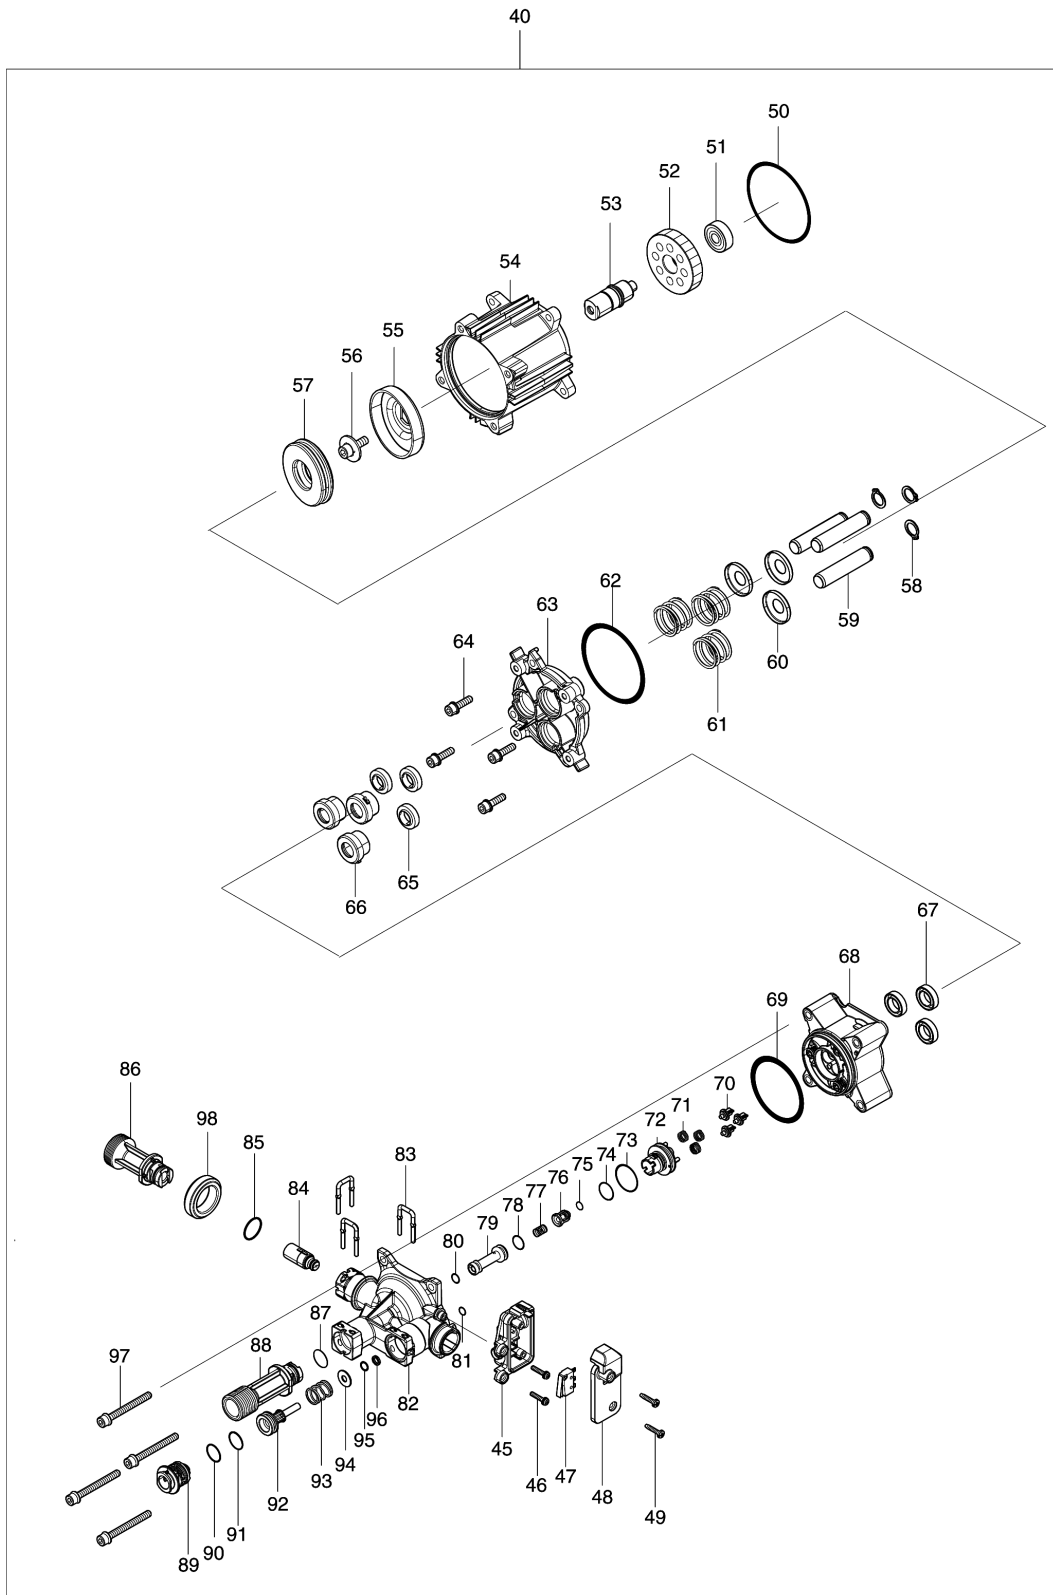

Model No.DHW080 CORDLESS HIGH PRESSURE WASHER

Model No.DHW080 CORDLESS HIGH PRESSURE WASHER

Model No.DHW080 CORDLESS HIGH PRESSURE WASHER

Item	Parts No.	Description	I/C	Qty	New/Old	Opt. 1	Opt. 2	Note
001	266326-2	TAPPING SCREW 4X18		5				
002	458336-5	ACCESSORY BOX		1				
003	458332-3	BATTERY BOX COVER		1				
004	232471-5	LEAF SPRING		1				
005	266326-2	TAPPING SCREW 4X18		1				
006	459380-5	LOCK LEVER		1				
007	183M37-1	HOUSING SET		1				
C10	809R02-9	CAUTION LABEL		1				
D10		INC. 42						
008	456837-7	SWITCH DIAL 50		1				
009	268292-9	PIN 4		1				
010	213176-6	O RING 14		1				
011	651382-9	SWITCH 1703.4702		1				
012	347530-3	LOCK PLATE		1				
013	422411-3	SPONGE		3				
014	213527-3	O RING 38		1				
016	257926-9	STOP RING E-2.0		1				
017	327333-1	ROD 3		1				
018	347513-3	HOOK		1				
019	232435-9	TORSION SPRING 4		1				
020	620B17-5	CONTROLLER COMPLETE		1				
C10	819R38-0	INDICATION LABEL		1				
021	266326-2	TAPPING SCREW 4X18		3				
022	183M55-9	TERMINAL HOLDER SET		1				
C10	263005-3	RUBBER PIN 6		4				
D10		INC. 24						
023	644809-6	TERMINAL		2				
024	183M55-9	TERMINAL HOLDER SET		1				
C10	263005-3	RUBBER PIN 6		4				
D10		INC. 22						
025	855Y74-4	DHW080 SERIAL NO. LABEL		1				
028	422250-1	RECEIVE RUBBER		1				
029	458326-8	MOTOR HOUSING		1				
030	422409-0	RUBBER CUSHION		2				
031	629414-0	STATOR		1				
032	458327-6	BAFFLE PLATE		1				
033	210062-2	BALL BEARING 607ZZ		1				
034	266326-2	TAPPING SCREW 4X18		2				
035	519570-3	ROTOR ASSEMBLY		1				
D10		INC. 33,37						
036	922233-6	H.S.H.BOLT M5X20 WITH WR		4				
037	211131-2	BALL BEARING 6001DDW		1				