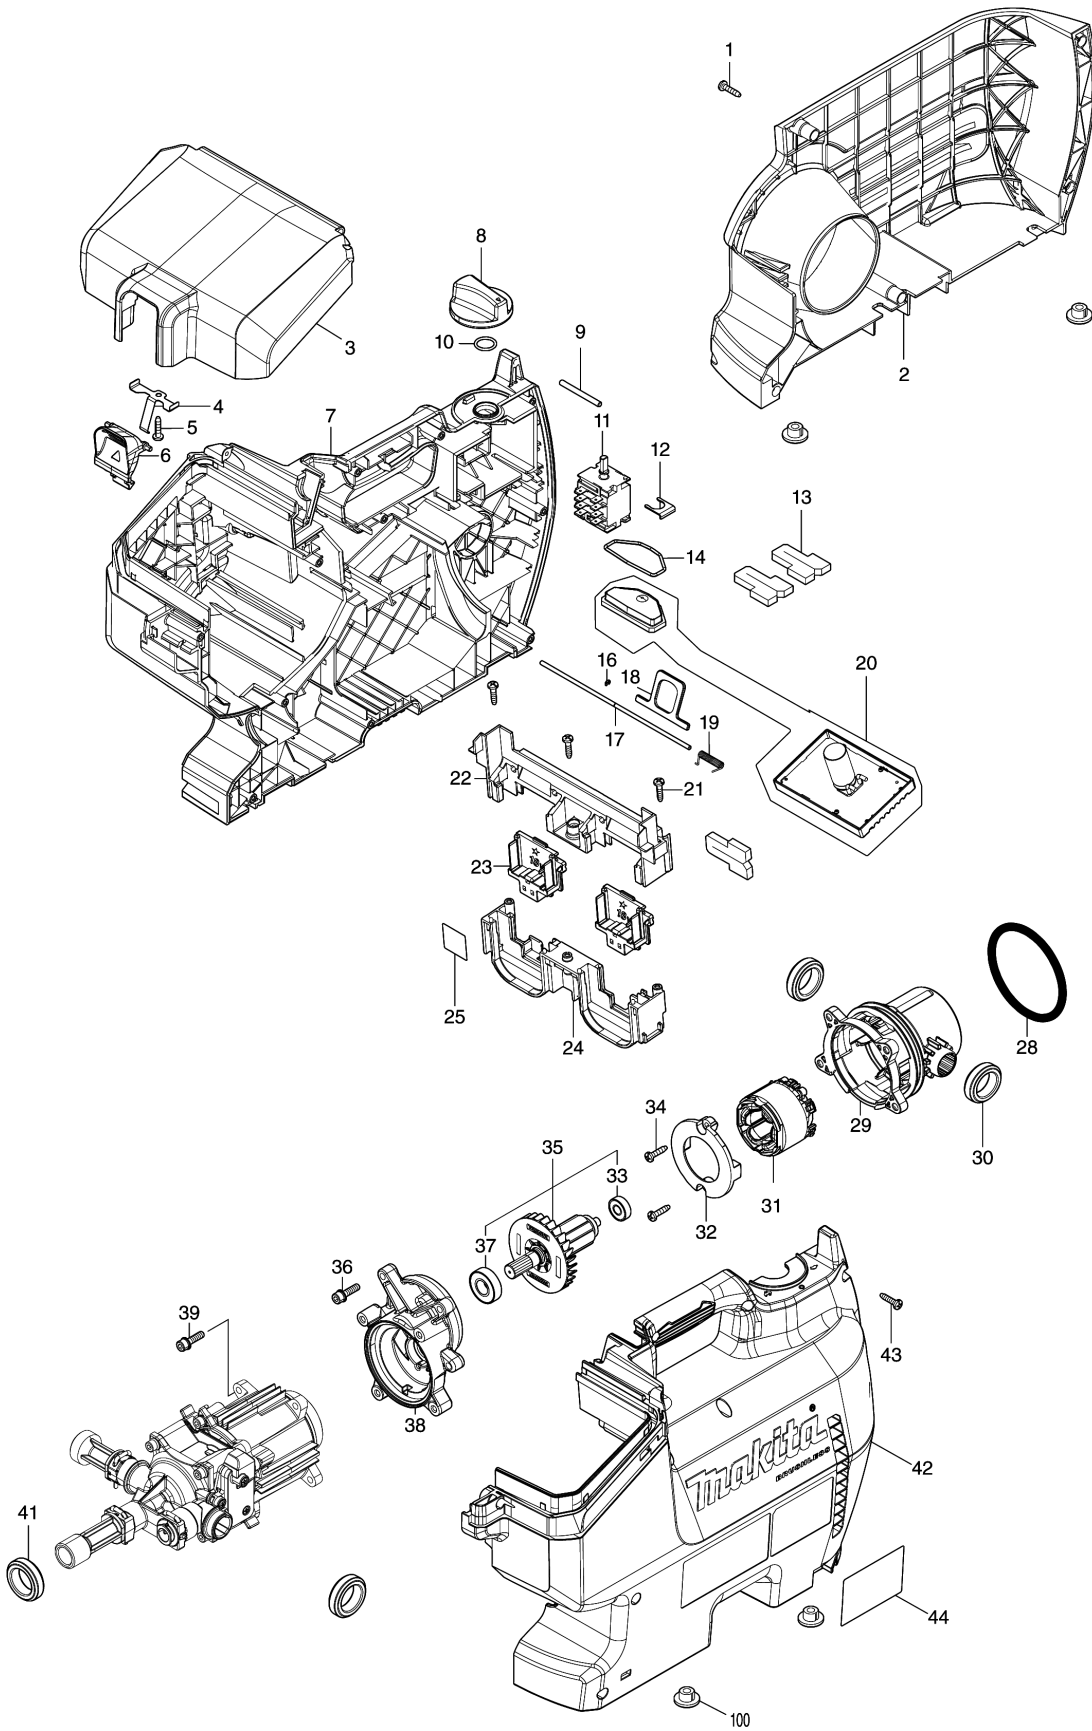

Model No.DHW080 CORDLESS HIGH PRESSURE WASHER

Model No.DHW080 CORDLESS HIGH PRESSURE WASHER

Model No.DHW080 CORDLESS HIGH PRESSURE WASHER

Item	Parts No.	Description	I/C	Qty	New/Old	Opt. 1	Opt. 2	Note
001	266326-2	TAPPING SCREW 4X18		5				
002	458336-5	ACCESSORY BOX		1				
003	458332-3	BATTERY BOX COVER		1				
004	232471-5	LEAF SPRING		1				
005	266326-2	TAPPING SCREW 4X18		1				
006	459380-5	LOCK LEVER		1				
007	183M37-1	HOUSING SET		1				
C10	809R02-9	CAUTION LABEL		1				
D10		INC. 42						
008	456837-7	SWITCH DIAL 50		1				
009	268292-9	PIN 4		1				
010	213176-6	O RING 14		1				
011	651382-9	SWITCH 1703.4702		1				
012	347530-3	LOCK PLATE		1				
013	422411-3	SPONGE		3				
014	213527-3	O RING 38		1				
016	257926-9	STOP RING E-2.0		1				
017	327333-1	ROD 3		1				
018	347513-3	HOOK		1				
019	232435-9	TORSION SPRING 4		1				
020	620B17-5	CONTROLLER COMPLETE		1				
C10	819R38-0	INDICATION LABEL		1				
021	266326-2	TAPPING SCREW 4X18		3				
022	183M55-9	TERMINAL HOLDER SET		1				
C10	263005-3	RUBBER PIN 6		4				
D10		INC. 24						
023	644809-6	TERMINAL		2				
024	183M55-9	TERMINAL HOLDER SET		1				
C10	263005-3	RUBBER PIN 6		4				
D10		INC. 22						
025	855Y74-4	DHW080 SERIAL NO. LABEL		1				
028	422250-1	RECEIVE RUBBER		1				
029	458326-8	MOTOR HOUSING		1				
030	422409-0	RUBBER CUSHION		2				
031	629414-0	STATOR		1				
032	458327-6	BAFFLE PLATE		1				
033	210062-2	BALL BEARING 607ZZ		1				
034	266326-2	TAPPING SCREW 4X18		2				
035	519570-3	ROTOR ASSEMBLY		1				
D10		INC. 33,37						
036	922233-6	H.S.H.BOLT M5X20 WITH WR		4				
037	211131-2	BALL BEARING 6001DDW		1				