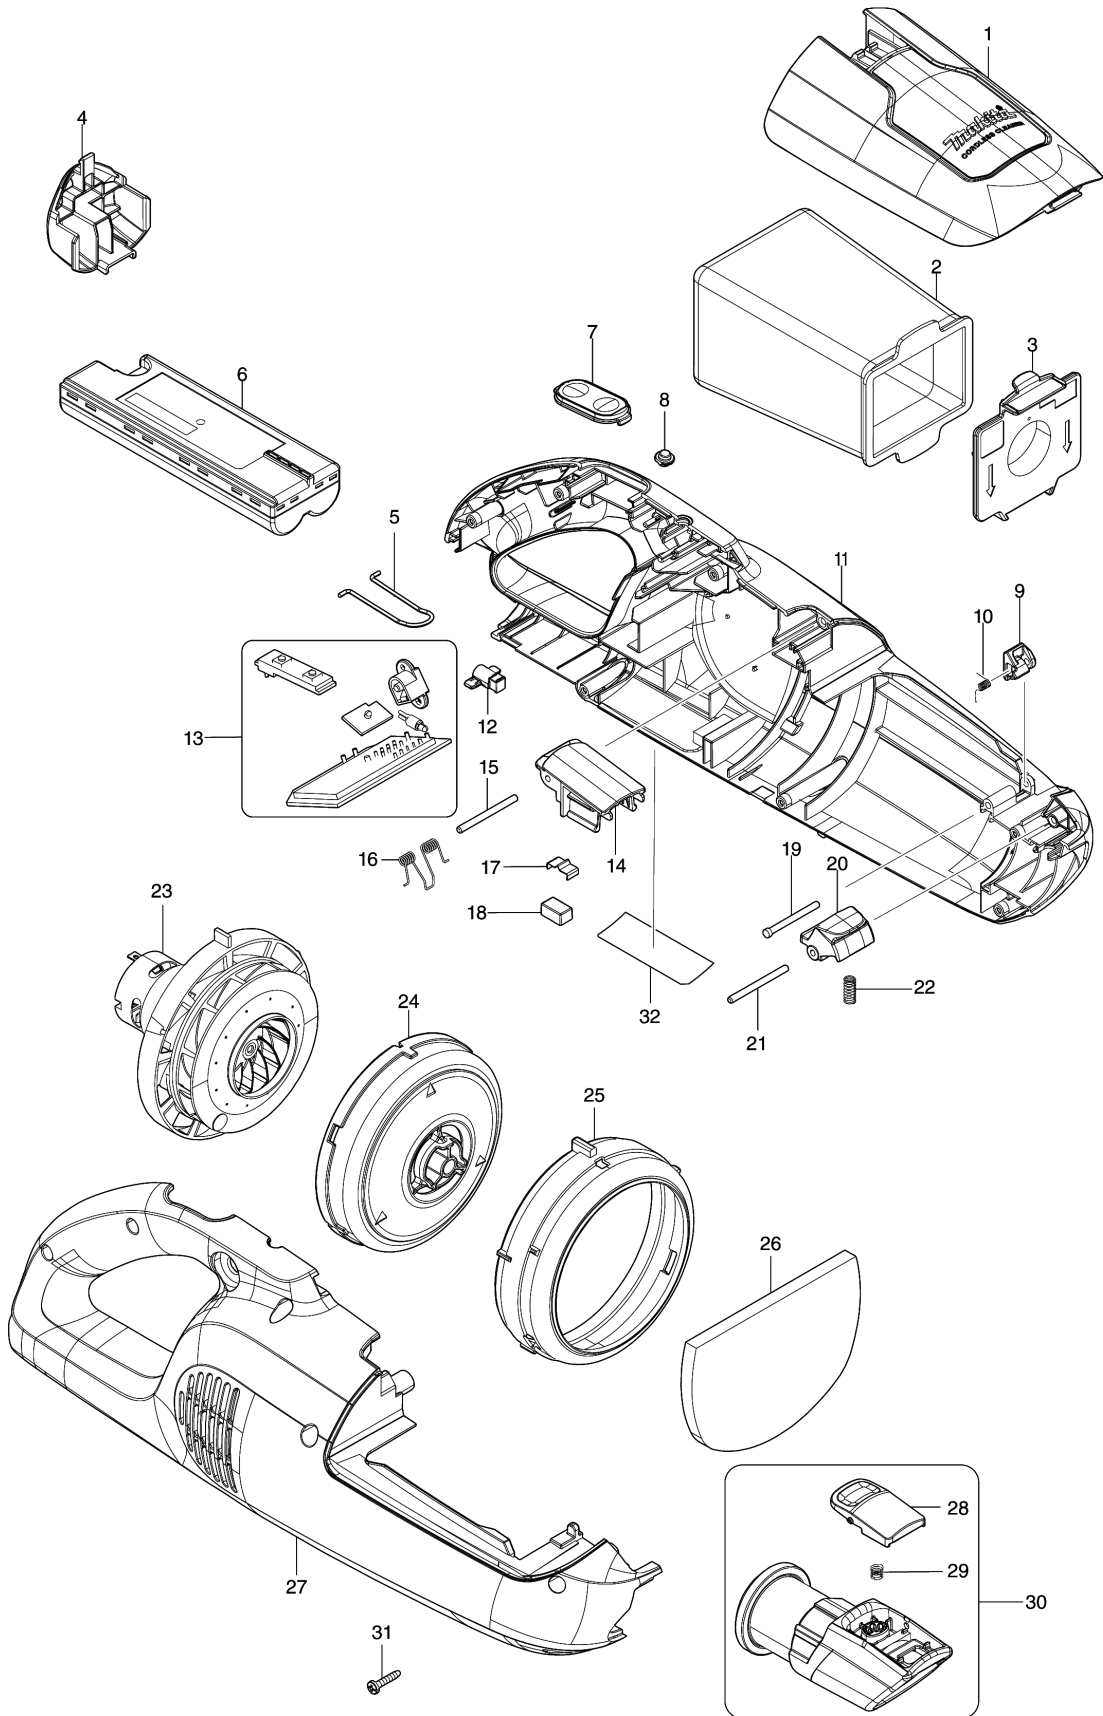

Model No.CL114FD CORDLESS CLEANER

Model No.CL114FD CORDLESS CLEANER

Item	Parts No.	Description	I/C	Qty	New/Old	Opt. 1	Opt. 2	Note
001	140W12-0	FRONT COVER COMPLETE		1				
C10	458927-2	SEAL		1				
002	166084-9	DUST BAG		1				
003	143677-9	VALVE STAY COMPLETE		1				
004	454080-2	COVER		1				
005	324885-3	HANGER		1				
006	632R12-9	BATTERY		1				
007	144096-2	SWITCH PLATE COMPLETE		1				
008	450522-4	LENS		1				
009	458943-4	STOPPER PLATE		1				
010	232484-6	TORSION SPRING 4		1				
011	183R32-1	HOUSING SET		1				
C10	423444-1	SPONGE SHEET 52-76		2				
D10		INC. 27						
012	140K40-3	LENS CASE COMPLETE		1				
013	620D45-2	CONTROLLER		1				
C10	688164-6	LINE FILTER		1				
014	458932-9	FRONT COVER JOINT		1				
015	268271-7	PIN 3		1				
016	233580-3	TORSION SPRING 4		1				
017	232264-0	LEAF SPRING		1				
018	424367-6	RUBBER		1				
019	256590-3	FLAT FILLISTER HD. PIN 3		1				
020	458933-7	BUTTON B		1				
021	268271-7	PIN 3		1				
022	233344-5	COMPRESSION SPRING 4		1				
023	127090-9	MOTOR ASSEMBLY		1				
024	459035-2	FAN COVER		1				
025	422421-0	RUBBER RING		1				
026	424804-0	SUPONGE SHEET 76-110		1				
027	183R32-1	HOUSING SET		1				
C10	423444-1	SPONGE SHEET 52-76		2				
D10		INC. 11						
028	458939-5	BUTTON A		1				
029	232485-4	COMPRESSION SPRING 5		1				
030	136033-0	INLET ASSY		1				
C10	424094-5	PACKING		1				
D10		INC. 28,29						
031	266130-9	TAPPING SCREW BIND PT 3X16		8				
032	857R57-8	CL114FD NAME PLATE		1				
A01	198755-0	NOZZLE ASSEMBLY SET		1				
C10	451410-8	ROLLER		4				

Please order the parts with part number.

Print Date 8/9/2020

Model No.CL114FD CORDLESS CLEANER

Item	Parts No.	Description	I/C	Qty	New/Old	Opt. 1	Opt. 2	Note
C20	743108-4	BRUSH 205		1				
A02	194566-1	PAPER FILTER SET (5PCS/SET)		1				
A03	416041-0	SASH NOZZLE 28 IVO		1				
A04	458940-0	PIPE		1				
A05	459036-0	NOZZLE HOLDER		1				
A06	***DC1002	DC1002 BATTERY CHARGER		1				

Please order the parts with part number.

Print Date 8/9/2020