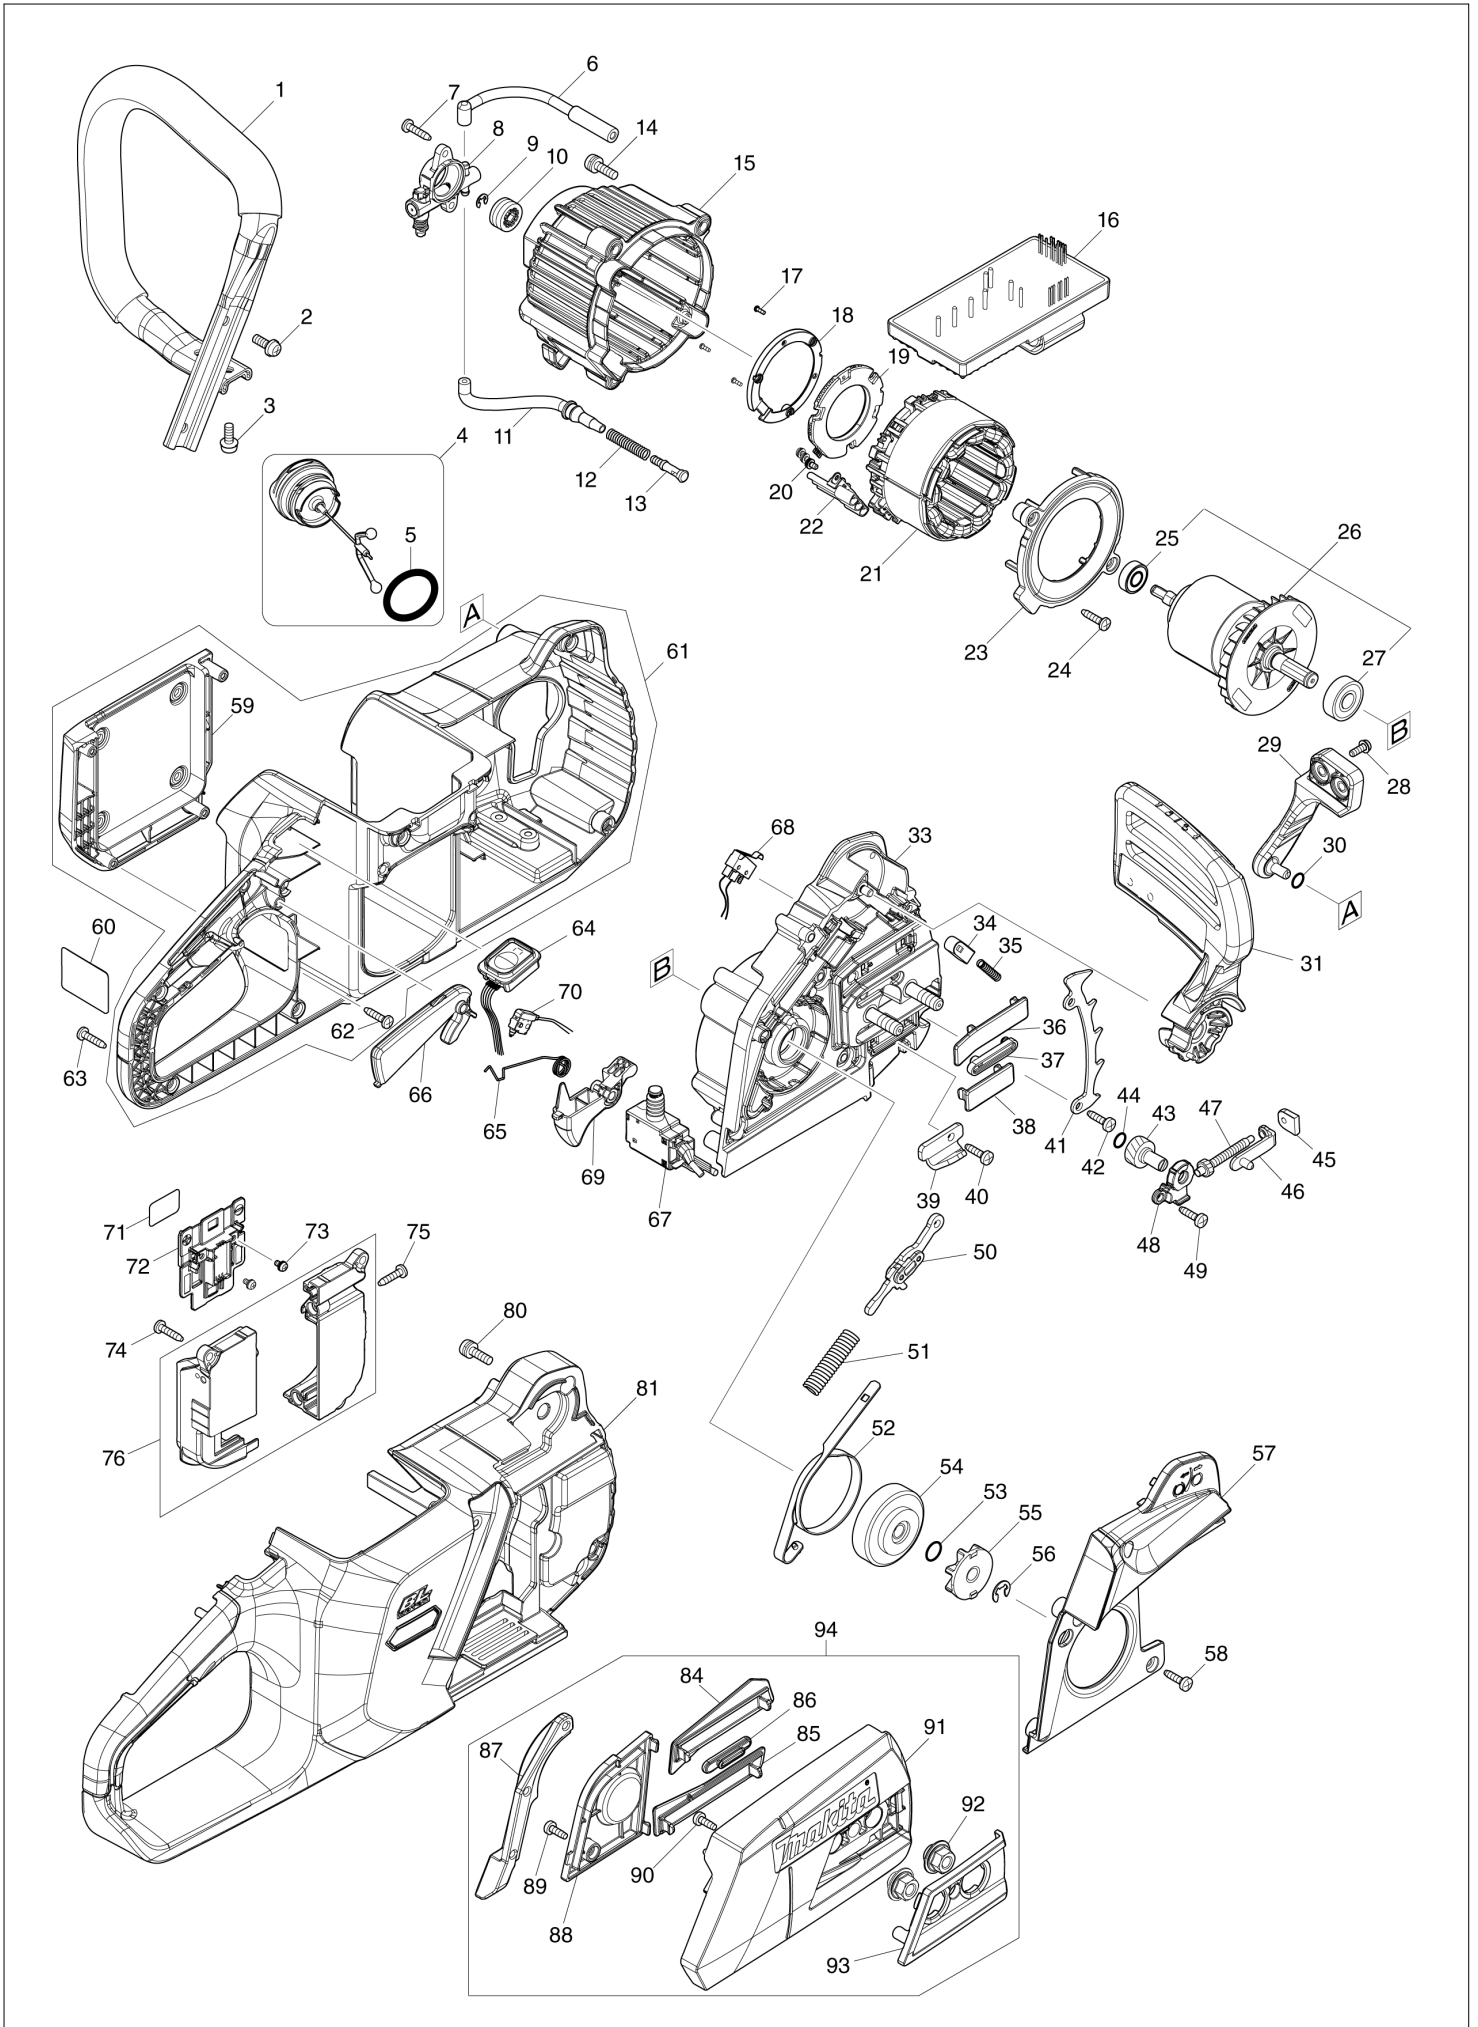

(VN) UC012G / 400MM CORDLESS CHAIN SAW

VN	VIETNAM

UC012G / 400MM CORDLESS CHAIN SAW

Item	Sub	Parts No.	Parts Description	Qty	I/C	E/C No.	Close No.	Remark
001		327932-9	FRONT HANDLE	1				
002		911218-7	PAN HEAD SCREW M5X14	2				
003		911218-7	PAN HEAD SCREW M5X14	2				
004		122A77-2	TANK CAP ASSEMBLY	1				
	D10		INC. 5					
005		213080-9	O RING 29.5	1				
006		422835-3	OIL TUBE 3-117	1				
007		266326-2	TAPPING SCREW 4X18	2				
008		142857-4	OIL PUMP COMPLETE	1				
009		961011-9	STOP RING E-4	1				
010		226884-0	WORM GEAR	1				
011		422836-1	OIL TUBE 3-108	1				
012		231975-4	SPRING	1				
013		452666-6	NIPPLE	1				
014		911228-4	PAN HEAD SCREW M5X18	3				
015		413C89-1	MOTOR HOUSING	1				
016		620H74-9	CONTROLLER	1				
017		266490-9	TAPPING SCREW PT 2X6	3				
018		687B69-9	STOPPER	1				
019		620H75-7	CONTROLLER B	1				
020		652031-1	PAN HEAD SCREW M3X6	3				
021		629B00-9	STATOR	1				
022		632T19-7	LEAD UNIT	1				
023		413C90-6	BAFFLE PLATE	1				
024		266326-2	TAPPING SCREW 4X18	2				
025		210016-9	BALL BEARING 698ZZ	1				
026		519732-3	ROTOR ASSY	1				
	D10		INC. 25,27					
027		210059-1	BALL BEARING 6000DDW	1				
028		911118-1	PAN HEAD SCREW M4X12	2				
029		413C92-2	FRONT HAND GUARD RETAINER	1				
030		213594-8	O RING 7	1				
031		141J69-6	FRONT HAND GUARD COMPLETE	1				
	C10	8050E6-6	CAUTION LABEL	1				
033		136609-3	HOUSING BASE ASSEMBLY	1				
	C10	263002-9	RUBBER PIN 4	1				
034		313398-9	HAND GUARD GUIDE	1				
035		234210-9	COMPRESSION SPRING 3	1				
036		413D07-5	GUARD A	1				
037		422834-5	GROMMET A	1				
038		413D08-3	GUARD B	1				
039		347924-2	CHAIN CATCHER	1				
040		266034-5	TAPPING SCREW CT 4X16	1				
041		347925-0	SPIKE BUMPER	1				
042		266034-5	TAPPING SCREW CT 4X16	1				
043		227744-9	HELICAL GEAR 18	1				
044		213594-8	O RING 7	1				
045		452668-2	CLAMP SCREW BEDDING	1				
046		347923-4	TENSION SLIDE	1				
047		227743-1	HELICAL GEAR 11	1				
048		413D06-7	GEAR COVER	1				
049		266034-5	TAPPING SCREW CT 4X16	1				
050		141E60-4	LINK PLATE COMPLETE	1				
051		232452-9	COMPRESSION SPRING 7	1				
052		347922-6	BRAKE BAND COMPLETE	1				
053		213060-5	O RING 10	1				
054		162979-4	BRAKE DRUM	1				
055		191V91-5	SPROCKET 7 SET	1				
056		961013-5	STOP RING E-7	1				
057		413C95-6	BRAKE COVER	1				
058		266034-5	TAPPING SCREW CT 4X16	6				
059		413C88-3	BATTERY COVER	1				
060		8117H1-9	UC012G NAME PLATE	1				
061		136689-9	HOUSING L ASSEMBLY	1				
	D10		INC. 59,62					

Interchange
O : Yes
X : No
< : the new part can be substituted for the current.
> : the current part can be substituted for the new.
S : Interchangeable as a set.