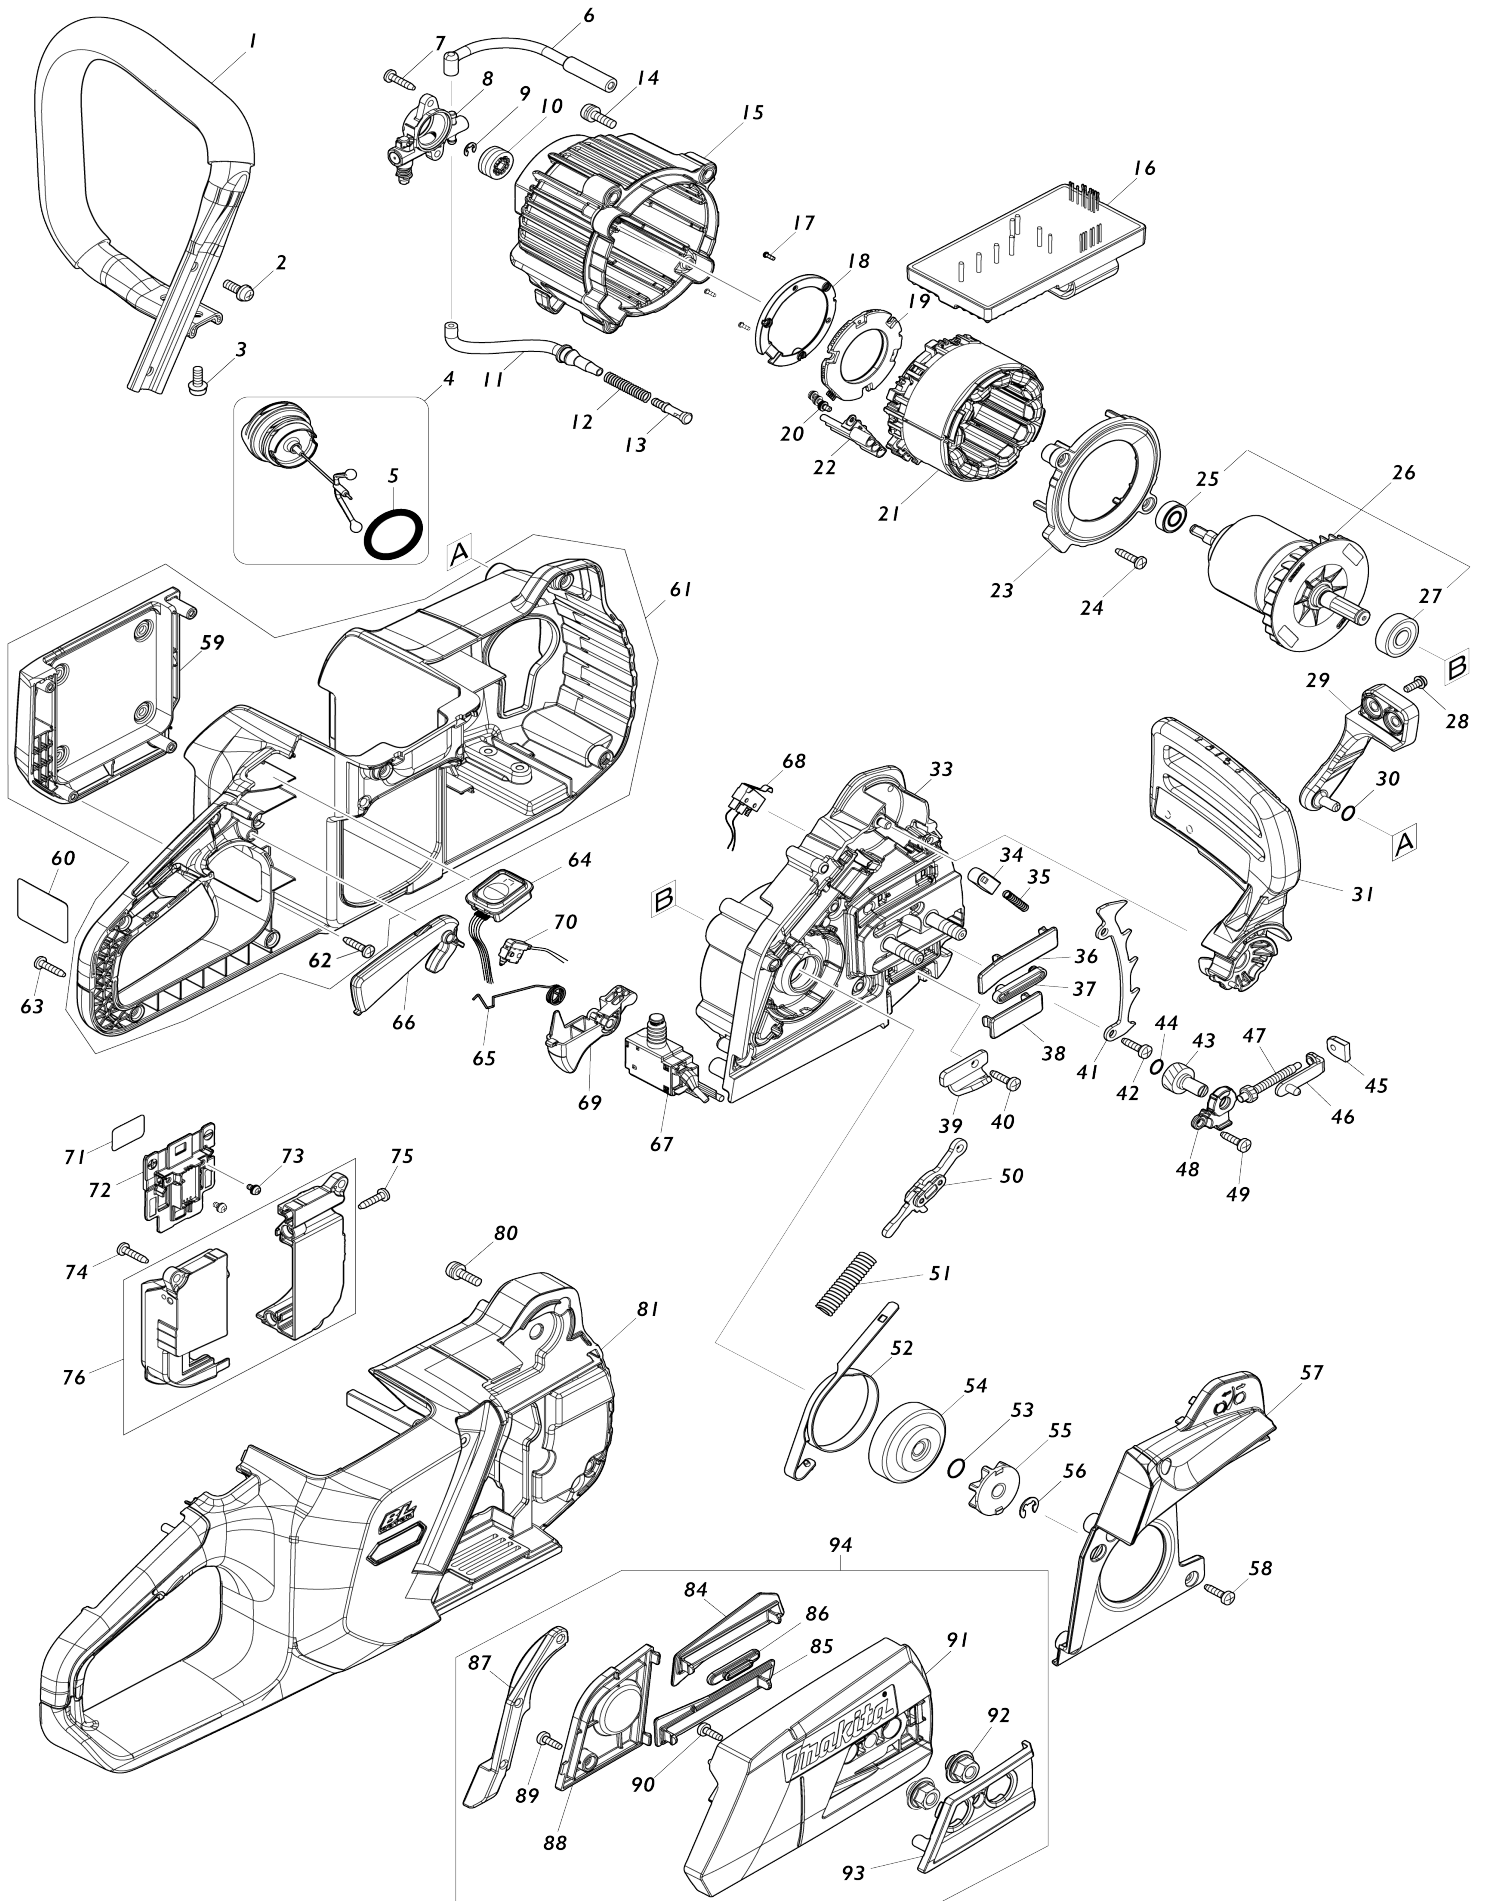

Model No. UC011G 350MM CORDLESS CHAIN SAW

Model No.UC011G 350MM CORDLESS CHAIN SAW

Item No.	Parts No.	Description	Interchangability	Q'ty	New/Old	Note1	Note2
F01	199140-0	GUIDE RAIL 1000 SET		1			
F02	199141-8	GUIDE RAIL 1500 SET		1			
F03	194368-5	GUIDE RAIL 1400 SET		1			
F04	194925-9	GUIDE RAIL 1900 SET		1			
F05	194367-7	GUIDE RAIL 3000 SET		1			
F06	194416-0	SHEET 10000 SET		1			
F07	194417-8	RUBBER SHEET 10000 SET		1			
F08	194418-6	POSITION SHEET 1400 SET		1			
F09	194910-2	POSITION SHEET 1900 SET		1			
001	327932-9	FRONT HANDLE		1			
002	911218-7	PAN HEAD SCREW M5X14		2			
003	911218-7	PAN HEAD SCREW M5X14		2			
004	122A77-2	TANK CAP ASSEMBLY		1			
D10		INC. 5					
005	213080-9	O RING 29.5		1			
006	422835-3	OIL TUBE 3-117		1			
007	266326-2	TAPPING SCREW 4X18		2			
008	142857-4	OIL PUMP COMPLETE		1			
009	961011-9	STOP RING E-4		1			
010	226884-0	WORM GEAR		1			
011	422836-1	OIL TUBE 3-108		1			
012	231975-4	SPRING		1			
013	452666-6	NIPPLE		1			
014	911228-4	PAN HEAD SCREW M5X18		3			
015	413C89-1	MOTOR HOUSING		1			
016	620H71-5	CONTROLLER		1			
017	266490-9	TAPPING SCREW PT 2X6		3			
018	687B69-9	STOPPER		1			
019	620H75-7	CONTROLLER B		1			
020	652031-1	PAN HEAD SCREW M3X6		3			
021	629B00-9	STATOR		1			
022	632T19-7	LEAD UNIT		1			
023	413C90-6	BAFFLE PLATE		1			
024	266326-2	TAPPING SCREW 4X18		2			
025	210016-9	BALL BEARING 698ZZ		1			
026	519732-3	ROTOR ASS'Y		1			
D10		INC. 25,27					
027	210059-1	BALL BEARING 6000DDW		1			
028	911118-1	PAN HEAD SCREW M4X12		2			
029	413C92-2	FRONT HAND GUARD RETAINER		1			
030	213594-8	O RING 7		1			
031	141J69-6	FRONT HAND GUARD COMPLETE		1			
C10	8050E6-6	CAUTION LABEL		1			
033	136609-3	HOUSING BASE ASSEMBLY		1			
C10	263002-9	RUBBER PIN 4		1			
034	313398-9	HAND GUARD GUIDE		1			
035	234210-9	COMPRESSION SPRING 3		1			