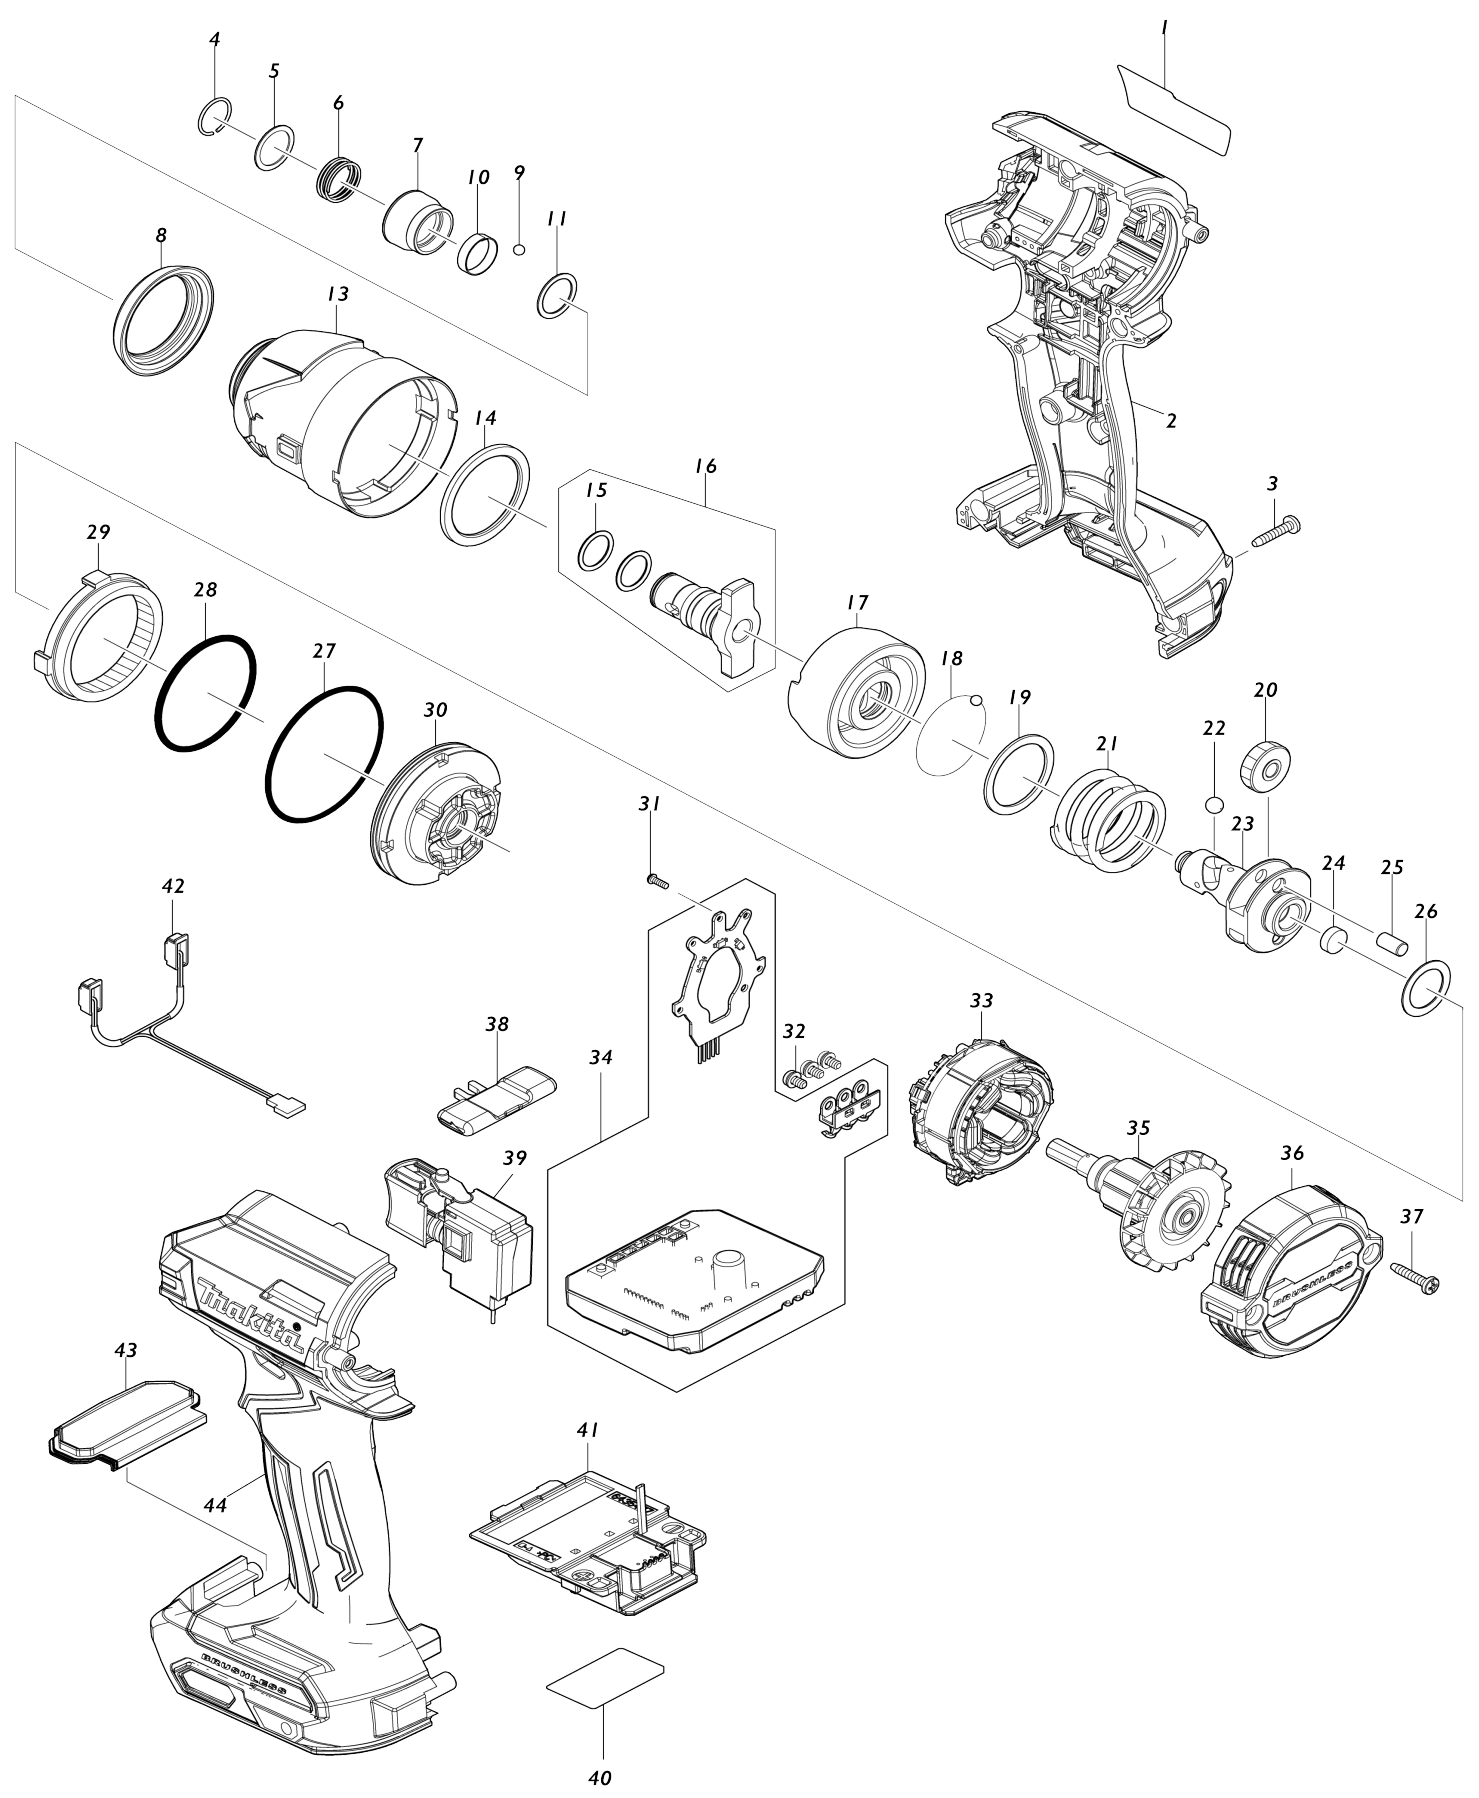

Model No.TD003G CORDLESS IMPACT DRIVER

Model No.TD003G CORDLESS IMPACT DRIVER

Item No.	Parts No.	Description	Interchangability	Q'ty	New/Old	Note1	Note2
001	8586R3-8	TD003G NAME PLATE		1			
002	183X95-3	HOUSING SET		1			
C10	263005-3	RUBBER PIN 6		2			
C20	252126-6	HEX. LOCK NUT M4-7		2			
C30	8007R2-2	XGT LOGO LABEL		1			
D10		INC. 44					
003	266429-2	TAPPING SCREW 3X16		8			
004	231952-6	RING SPRING 12		1			
005	253575-0	FLAT WASHER 13		1			
006	232592-3	COMPRESSION SPRING 14		1			
007	327B23-8	BIT SLEEVE		1			
008	422A03-4	BUMPER		1			
009	216040-0	STEEL BALL 3.5		2			
010	232800-2	LEAF SPRING		1			
011	253575-0	FLAT WASHER 13		1			
013	141M85-6	HAMMER CASE COMPLETE		1			
014	261160-5	NYLON WASHER 30		1			
015	213166-9	O RING 12.5		2			
016	136913-0	ANVIL M ASS'Y		1			
D10		INC. 15					
017	327B60-2	HAMMER		1			
018	216040-0	STEEL BALL 3.5		24			
019	267175-0	FLAT WASHER 24		1			
020	227362-3	SPUR GEAR 22		2			
021	232789-4	COMPRESSION SPRING 24		1			
022	216011-7	STEEL BALL 5.6		2			
023	327C18-7	SPINDLE		1			
024	422994-3	FELT		1			
025	256253-1	PIN 5		2			
026	267194-6	FLAT WASHER 15		1			
027	213606-7	O RING 48		1			
028	213507-9	O RING 40		1			
029	227A92-2	INTERNAL GEAR 51		1			
030	141M87-2	BEARING BOX COMPLETE		1			
031	266490-9	TAPPING SCREW PT 2X6		3			
032	652069-6	FLAT HEAD SCREW M3X6		3			
033	629C08-9	STATOR		1			
034	620L00-2	CONTROLLER		1			
035	619808-7	ROTOR		1			
036	413L86-1	REAR COVER		1			
037	266429-2	TAPPING SCREW 3X16		2			
038	455053-8	F/R CHANGE LEVER		1			
039	651442-7	SWITCH C3JR-1A-1		1			
040	8586S0-1	TD003G SERIAL NO. LABEL		1			
041	632P49-4	TERMINAL UNIT		1			
042	620B97-1	LED CIRCUIT		1			
043	141M86-4	SWITCH PLATE COMPLETE		1			

044	183X95-3	HOUSING SET		1		
C10	263005-3	RUBBER PIN 6		2		
C20	252126-6	HEX. LOCK NUT M4-7		2		
C30	8007R2-2	XGT LOGO LABEL		1		
D10		INC. 2				
A01	266622-8	+ TRUSS HEAD SCREW M4X12		1		
A02	346317-0	HOOK		1		
A03	784044-5	+BIT2-50		1		

Please state Parts No. when your order.

Print Date 27/10/2023