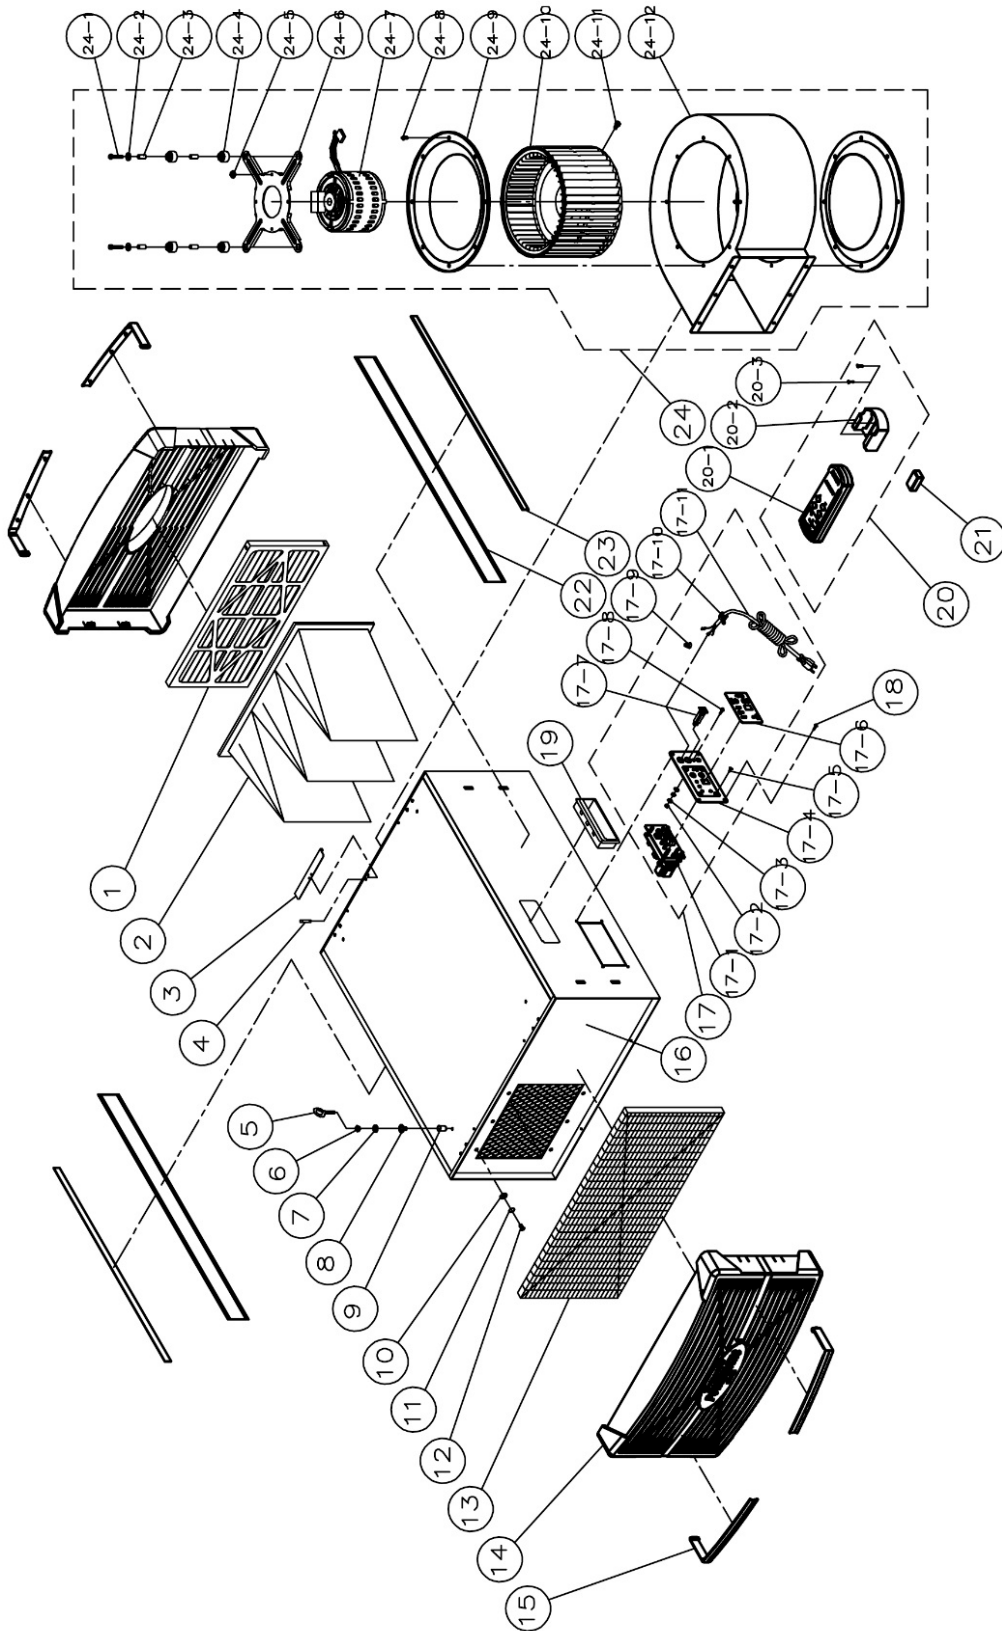

Взрыв-схема установки фильтрации воздуха Powermatic PM1200

Детализировка установки фильтрации воздуха Powermatic PM1200

№	Артикул	Описание	Размер	Кол-во
1	1791083	Outer Filter for PM1200	12"x24"x1"	1
2	1791082	Inner Filter for PM1200	12"x24"x1"	1
3	PM1200-03	Retaining Plate		1
4	PM1200-04	Rivet	NSS 4-4	2
5	PM1200-05	Eye Bolt *	M6	4
6	TS-1540041	Hex Nut *	M6	4
7	TS-1550041	Flat Washer *	M6c4	
8	TS-1534032	Phillips Pan Head Machine Screw	M6x8	4
9	PM1200-09	Special Nut	M6	4
10	TS-1550041	Flat Washer	M6	6
11	TS-1551041	Lock Washer	M6	6
12	TS-1503031	Socket Head Cap Screw	M6x12	6
13	PM1200-13	Diffusion Filter		1
14	PM1200-14	Filter Guard (re: PM1200-14A)		2
15	PM1200-15	Short Chrome Strip (re: PM1200-14A)		4
	PM1200-14A	Filter Guard Assembly (includes #14 and 15)		1
16	PM1200-16	Cabinet		1
	PM1200-16A	Cabinet Assembly (includes #3, 4, 9 and 16)		1
17	PM1200-17	Control Switch Assembly		1
17-1	PM1200-1701	Circuit Board Assembly		1
17-2	TS-1540031	Hex Nut	M5	2
17-3	PM1200-1703	Toothed Washer	M5	2
17-4	PM1200-1704	Switch Plate		1
17-5	TS-1531012	Counter Sunk Screw	M3x6	4
17-6	PM1200-1706	Control Switch Label		1
17-7	PM1200-1707	Thermos Switch	5A	1
17-8	TS-1533042	Phillips Pan Head Machine Screw	M5x12	1
17-9	PM1200-1709	Wiring Nut	P2	1
17-10	PM1200-1710	Strain Relief		1
17-11	PM1200-1711	Power Cord	18AWGx3C	1
18	PM1200-18	Tapping Screw	M4x6	4
19	PM1200-19	Concave Handle		2
20	PM1200-20	RF Transmitter Assembly		1
20-1	PM1200-2001	RF Transmitter		1
20-2	PM1200-2002	Holder		1
20-3	PM1200-2003	Wood Screw	M3x12	2
21		Battery (local purchase)	9 Volt	1
22	6823013	Black Stripe		2
23	PM1200-23	Long Chrome Strip		2
24	PM1200-24	Blower Assembly		1
24-1	TS-1503071	Socket Head Cap Screw	M6x30	4
24-2	TS-1550041	Flat Washer	M6	4
24-3	PM1200-2403	Sleeve		4
24-4	PM1200-2404	Rubber Pad		4
24-5	TS-1540031	Hex Nut	M5	4
24-6	PM1200-2406	Motor Bracket		1
24-7	PM1200-2407	Motor	1/4HP, 115V	1
24-8	TS-1534032	Phillips Pan Head Machine Screw	M6x8	12
24-9	PM1200-2409	Air Guide Plate		2
24-10	PM1200-2410	Fan Blade		1
24-11	TS-1504021	Socket Head Cap Screw	M8x12	1
24-12	PM1200-2412	Fan Housing		1
	PM1200-HD	Hardware Kit (includes index # 5, 6 and 7)		1
	PM1200-ID	I.D. Label (not shown)		1
	LM000210	Warning Label (not shown)		1