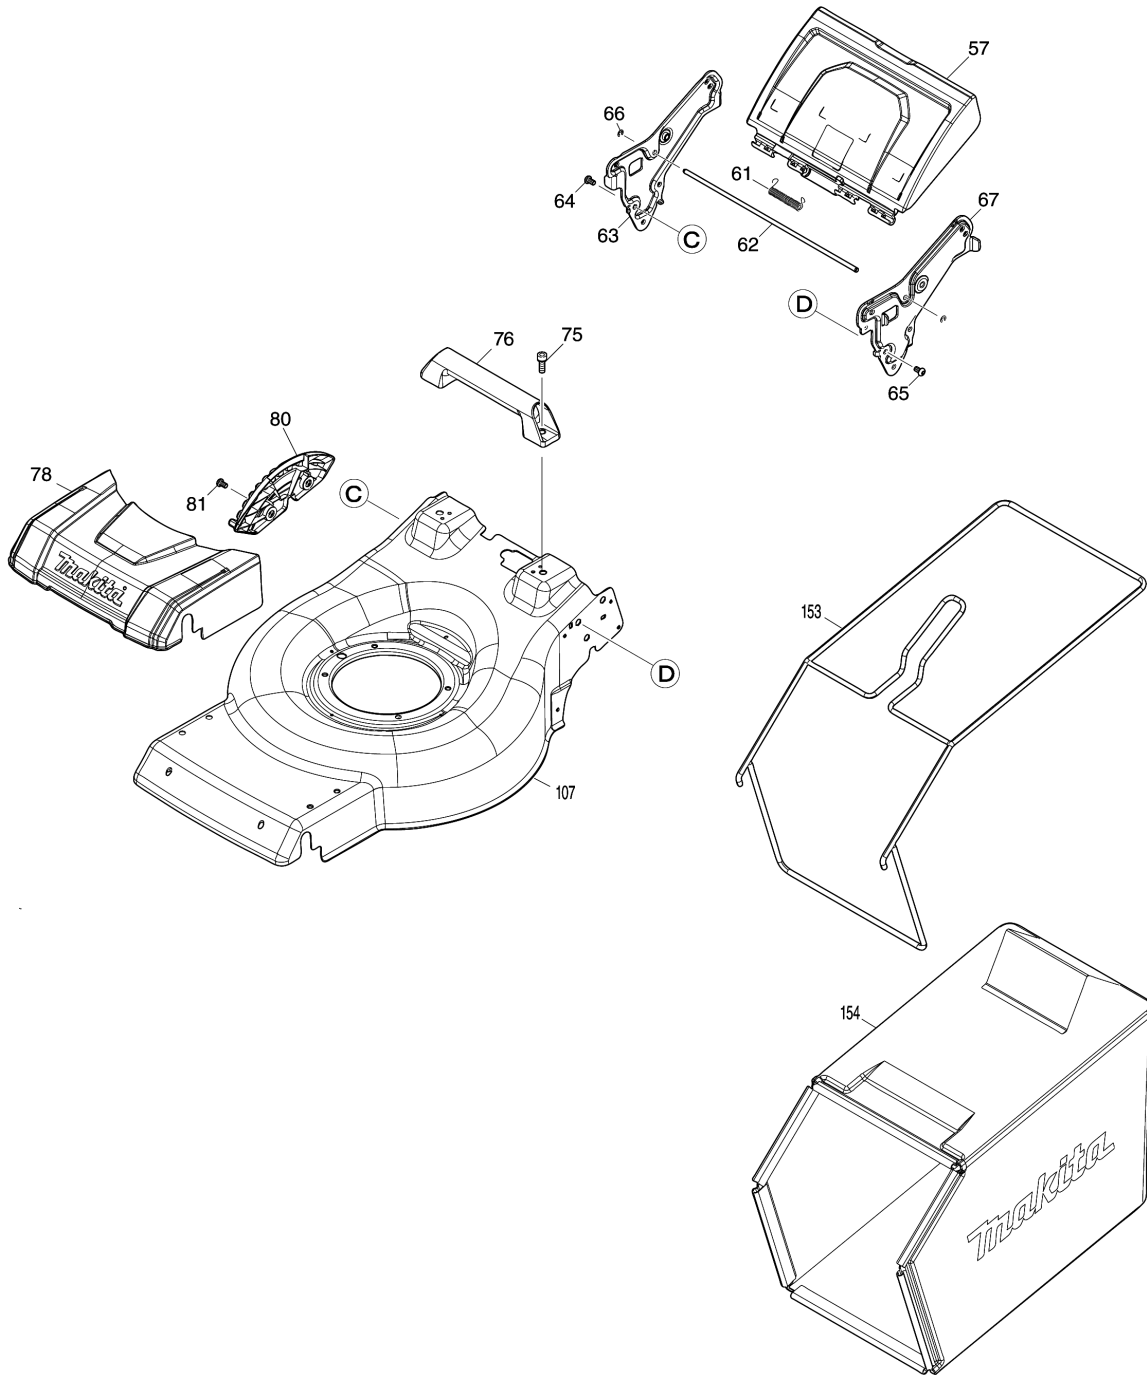

Model No.LM001G 480MM CORDLESS LAWN MOWER