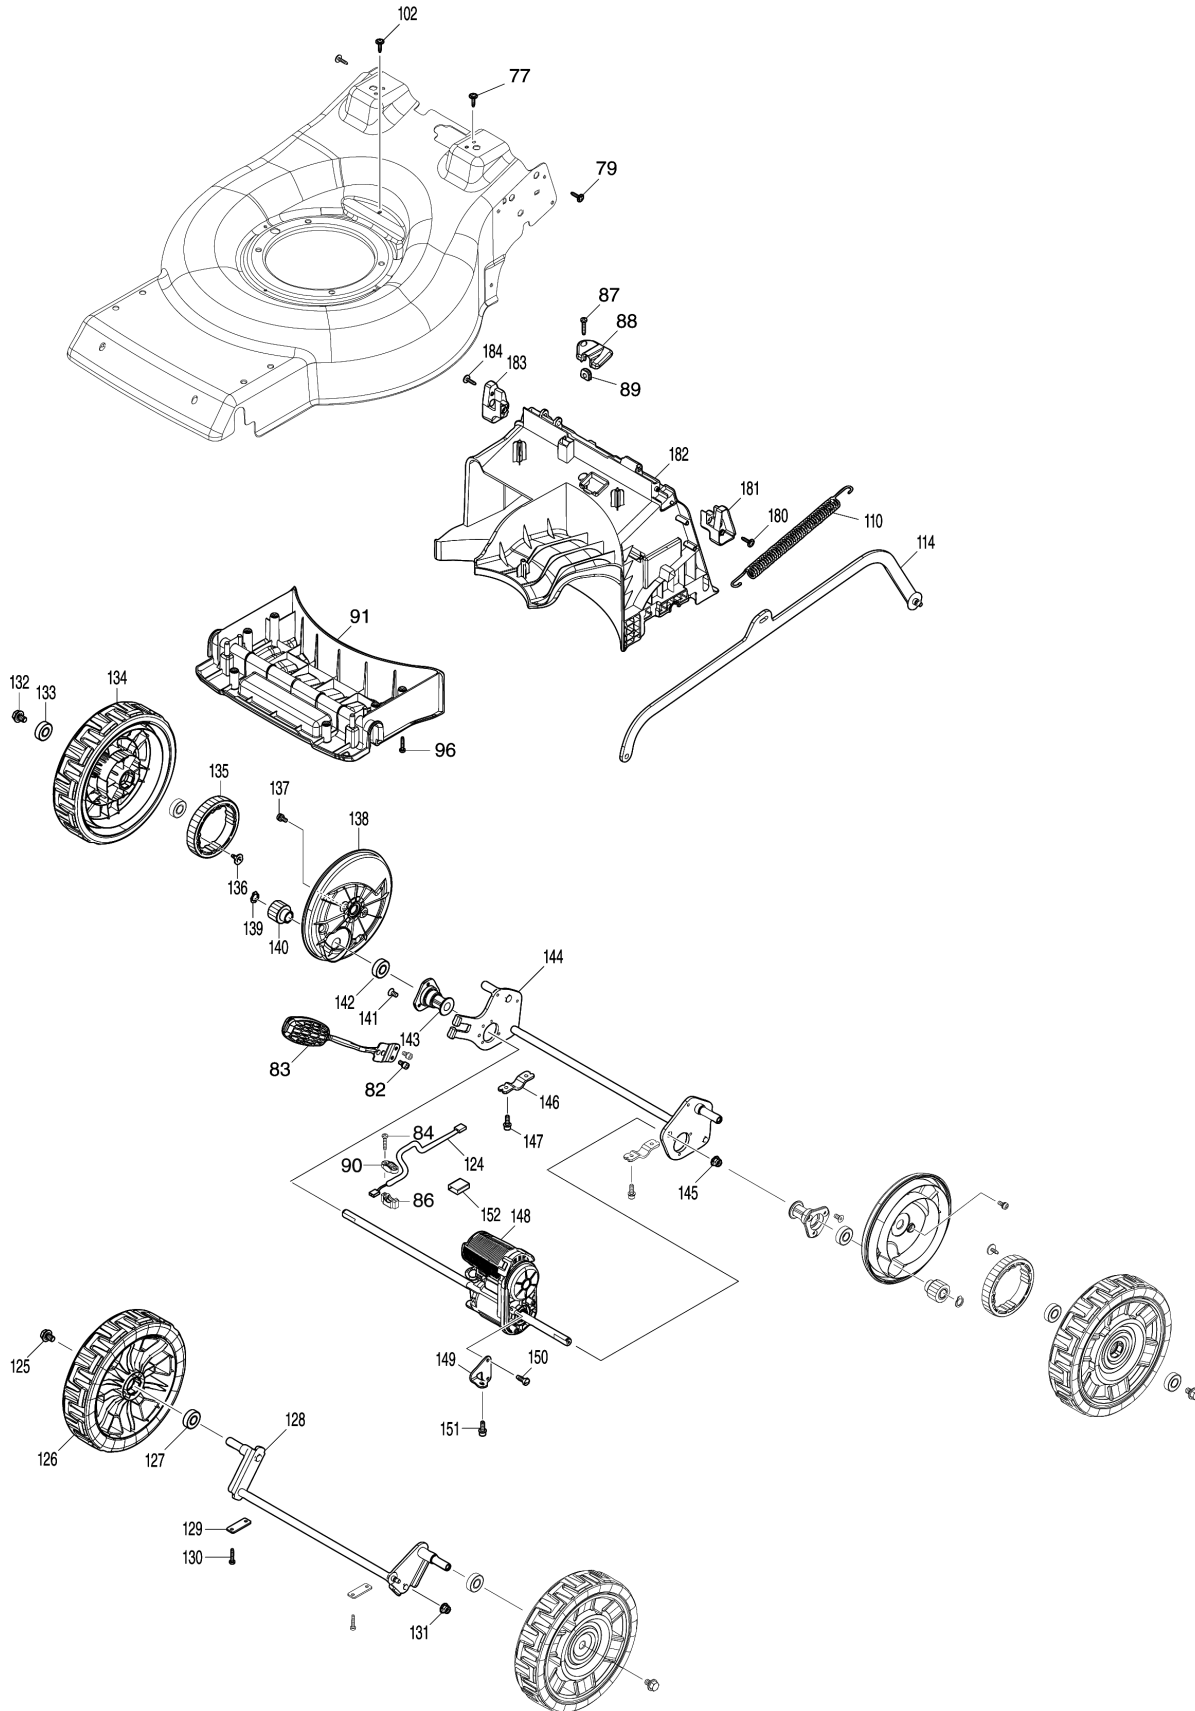

Model No.LM001G 480MM CORDLESS LAWN MOWER