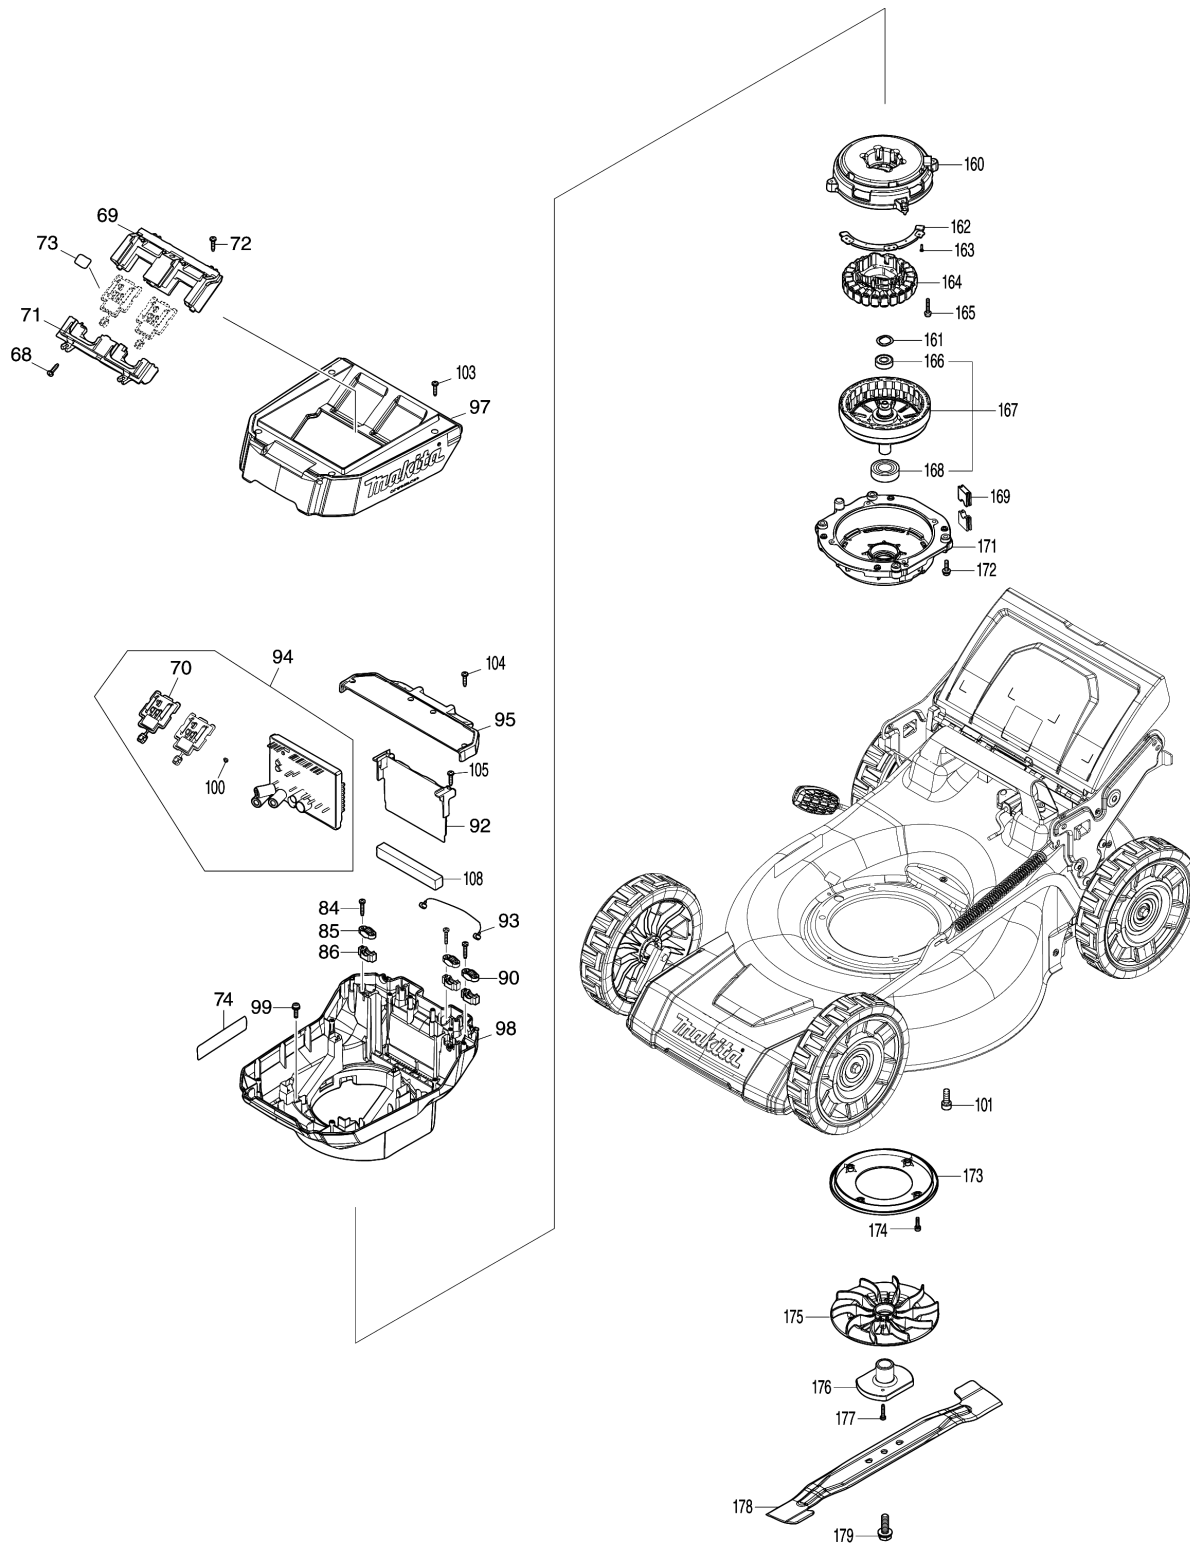

Model No.LM001G 480MM CORDLESS LAWN MOWER