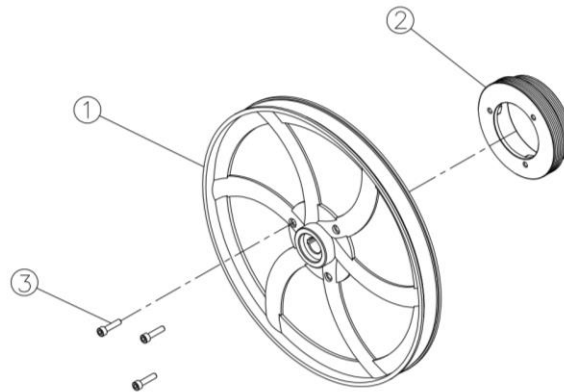

Взрыв-схема нижнего шкива станка JWBS-14DS

Детализировка нижнего шкива станка JWBS-14DS

Index No.	Part No.	Description	Size	Qty
.....	AB100158.....	Lower Wheel Assembly (#1 thru 3).....		1
1.....	100158.....	Lower Wheel.....		1
2.....	100159.....	Belt Pulley.....	M8.....	1
3.....	TS-1503061.....	Socket Head Cap Screw.....	M6x25.....	3