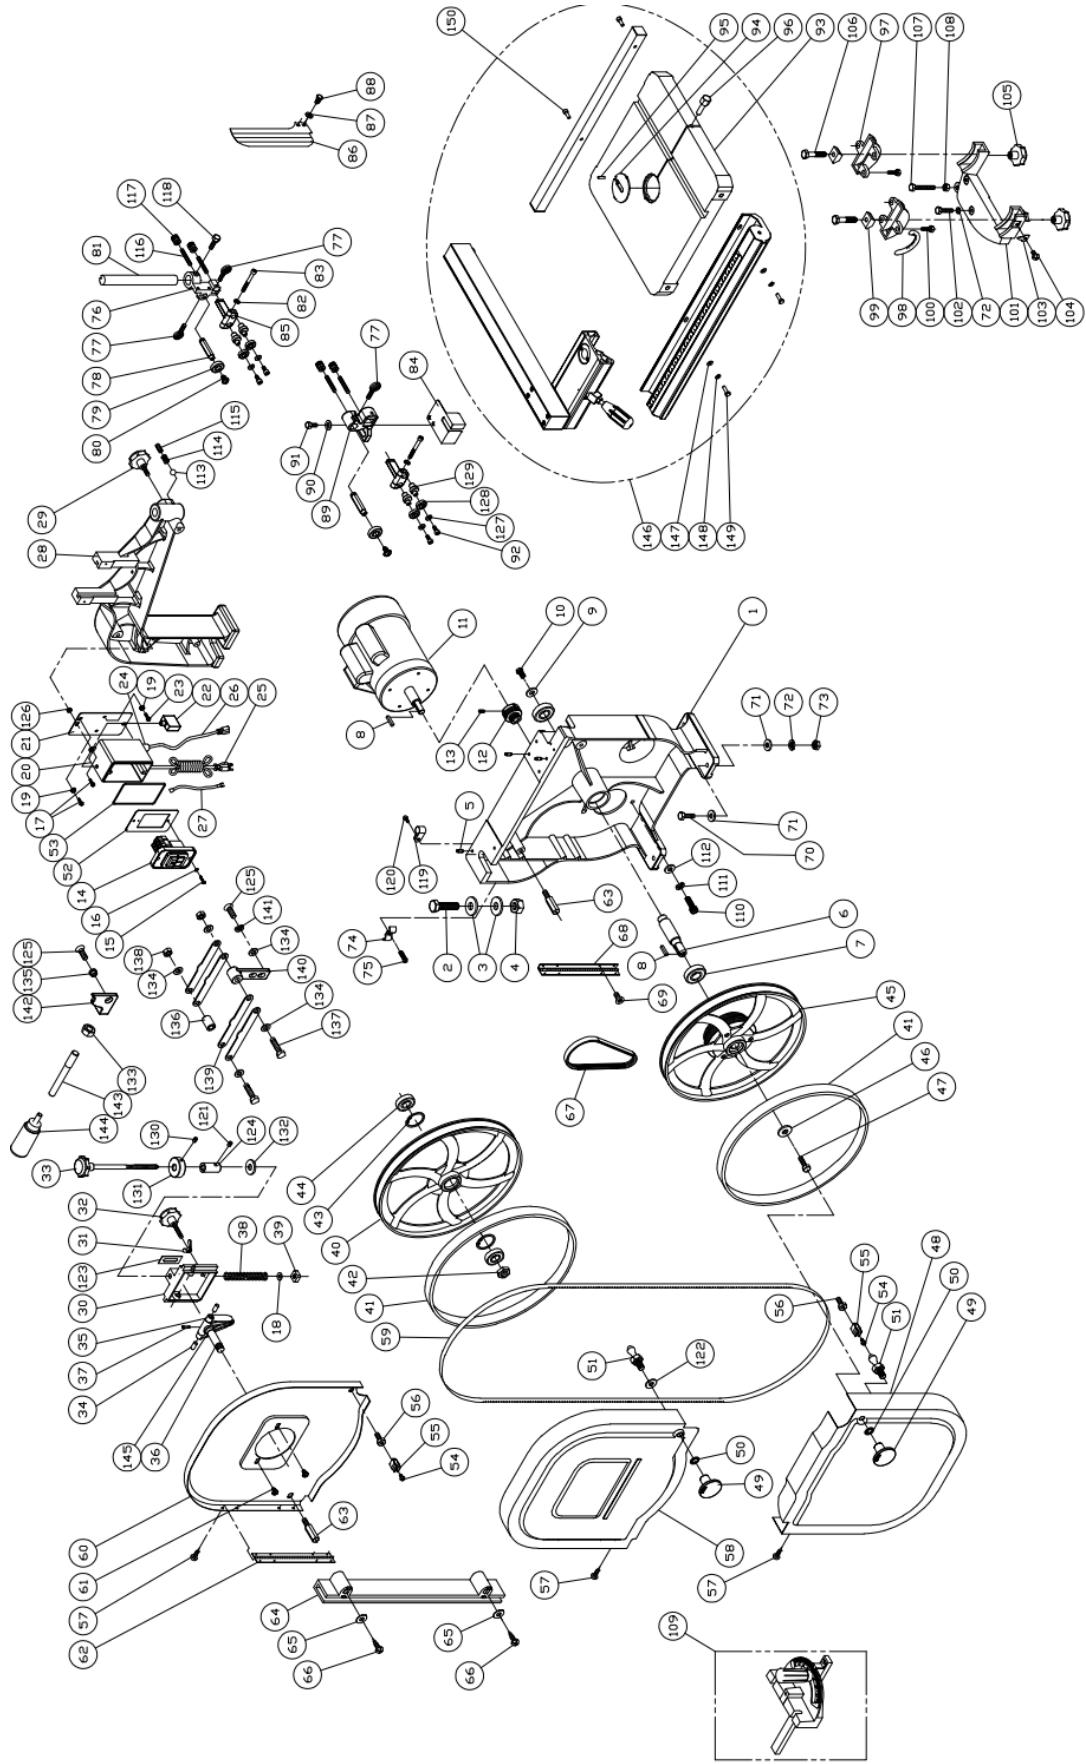

# Взрыв-схема ленточнопильного станка JWBS-14DS

## Детализировка ленточнопильного станка JWBS-14DS

Index No.	Part No.	Description	Size	Qty
1	JWBS14DS-01	Base		1
2	990180	Hex Cap Screw	M16x55	1
3	WF164030	Flat Washer	M16xØ40	2
4	TS-154010	Hex Nut	M16	1
5	150031	Pin		4
6	JWBS14DS-06	Lower Wheel Shaft		1
7	BB620403	Ball Bearing	6204LLU	2
8	KD050525	Key	5x5x25	2
9	TS-1550061	Flat Washer	M8xØ30	1
10	TS-2248162	Socket Head Button Screw	M8x16	1
11	JWBS14DS-11	Motor	0.75kW, 1PH, 230V	1
	JWBS14DS-11-SC	Start Capacitor (not shown)	300/125µF	1
	JWBS14DS-11-RC	Running Capacitor (not shown)	30/250µF	1
	JWBS14DS-11-CC	Capacitor Cover (not shown)		2
	JWBS14DS-11-CSS	Centrifugal Switch Set (not shown)		1
	JWBS14DS-11-MFC	Motor Fan Cover (not shown)		1
12	JWBS14DS-12	Motor Pulley		1
13	TS-1523041	Socket Set Screw	M6x12	2
14	170239B	On/Off NVR Switch	KJD-12	1
15	ST039304	Tapping Screw	M3.5x12(AB)	2
16	TS-1550021	Flat Washer	M4xØ8	2
17	TS-1533052	Pan Head Machine Screw	M5x16 (+)	2
18	150260	Indicator	Red	1
19	WE050000	Star Washer (External)	M5	2
20	523028U	Switch Box		1
21	150153	Switch Support Plate		1
22	994661	Overload Protector	7A	1
23	SP059100	Pan Head Machine Screw	M5x6	2
24	998654	Strain Relief		2
25	IC100001	Power Cord with VDE Plug	VDE 1.0 mm <sup>2</sup> x3C	1
26	IM130003	Motor Cord	VDE 1.0 mm <sup>2</sup> x3C	1
27	IC290008	Connecting Line		1
28	JWBS14DS-28	Upper Frame Arm		1
29	100204	Lock Knob		1
30	100016J	Upper Wheel Sliding Bracket		1
31	NW080000	Wing Nut	M8	1
32	990652	Lock Knob	M8x55	1
33	AB150125	Blade Tension Adjusting Screw Set		1
	150025	Knob		1
	150125	Adjusting Screw Rod		1
	PS031800	Spring Pin	Ø3x18	1
34	100021	Steel Pin		2
35	150117	Upper Wheel Shaft Hinge		1
36	150138	Upper Wheel Shaft		1
37	PS042400	Spring Pin	Ø4x24	1
39	150090	Square Nut	M10	1
40	JWBS14DS-40	Upper Wheel	14"	1
41	100025	Wheel Tire		2
42	TS-1540083	Hex Nut	M12x1.25	1
43	RR350000	Retaining Ring	R35	2
44	BB620203	Ball Bearing	6202LLU	2