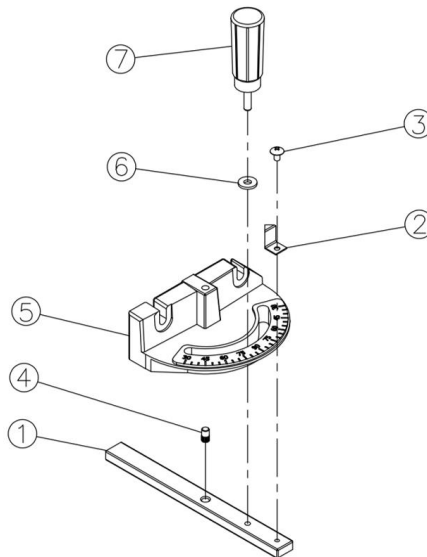

Взрыв-схема углового упора станка JWBS-14DS

Детализировка углового упора станка JWBS-14DS

Index No	Part No	Description	Size	Qty
.....	AB100184.....	Miter Gauge Assembly (#1 thru 7).....		1
1.....	100184.....	Guide Bar.....		1
2.....	JWBS15-1122-704.....	Pointer.....		1
3.....	PWBS14-251-5.....	Pan Head Flanged Screw.....	M5x8.....	1
4.....	JWBS15-1122-706.....	Steel Pin.....	Ø6x10mm.....	1
5.....	JWBS15-1122-707.....	Miter Gauge Body.....		1
6.....	JWBS15-1122-708.....	Nylon Washer.....		1
7.....	JWBS15-1122-709.....	Handle.....		1