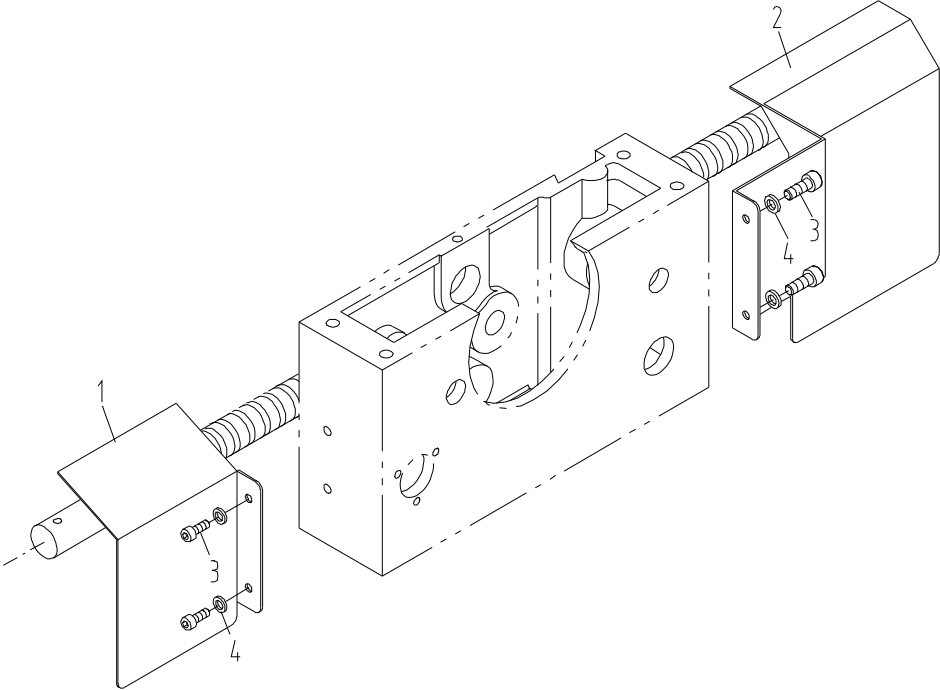

Note: You can have a choice as per situation.

GHB-1330 / 1340A Protecting guards for three rods

Protecting guards for three rods

Index No.	Part No.	Description	Size	Qty.
1	GHB1340A-20701E	Splash Guard		1
2	GHB1340A-20702E	Splash Guard		1
3	GHB1340A-P03E	Hex Socket Cap Screw	M6x8	4
4	GHB1340A-P04E	Washer	6	4