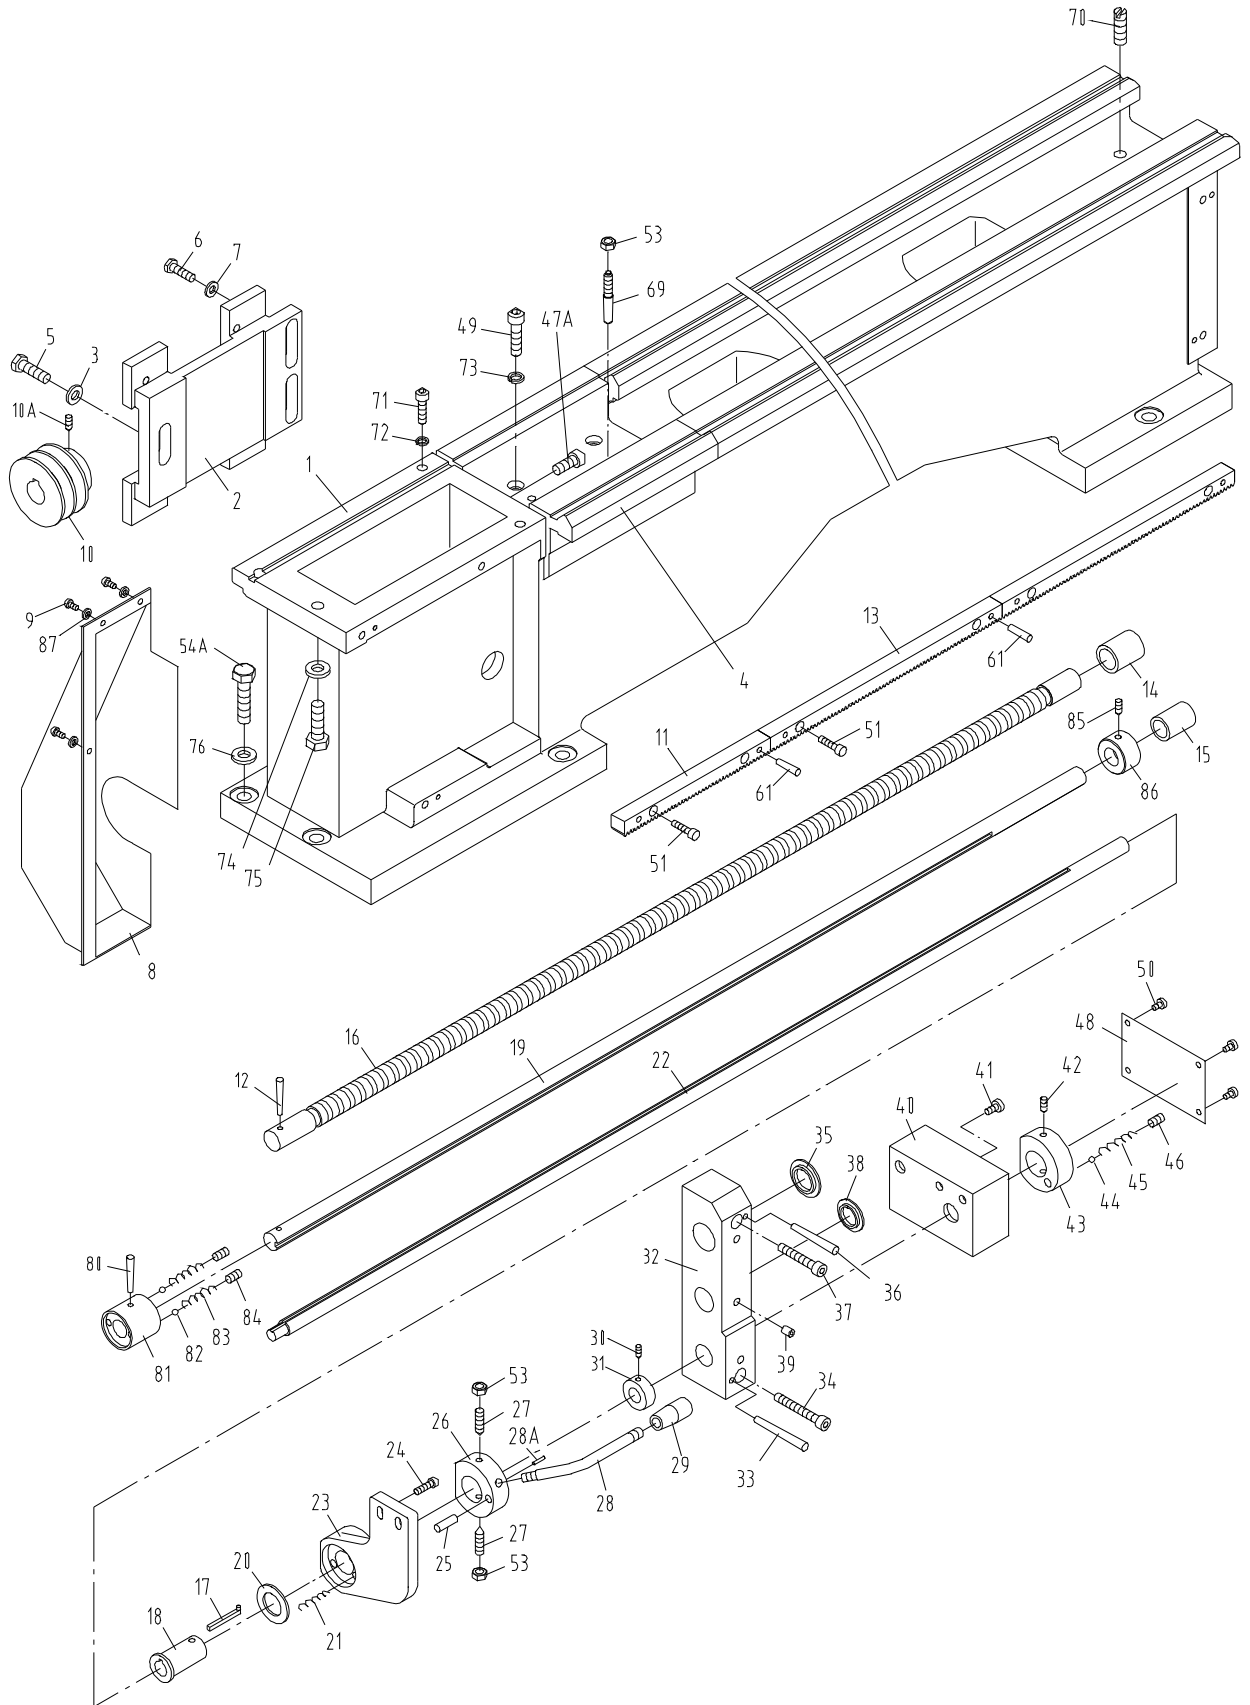

GHB-1340A Bed Assembly I

GHB-1340A Bed Assembly I

Index No.	Part No.	Description	Size	Qty.
1	GHB1340A-01101	Bed		1
2	01110	Motor Base		1
3	TS-1550071	Washer	M10	1
4	01102	Gap		1
5	TS-149105	Hex Cap Bolt	M10X35	3
6	TS-1490041	Hex Cap Bolt	M8X25	4
7	TS-1550061	Washer		4
8	GHB1340A-02703	End Cover		1
9	GHB1340A-9B	Screw	M5X8	3
10	01112	Pulley		1
10A	TS-1523041	Set Screw	M6X12	1
11	01203	Rack		1
12	GHB1340A-12B	Pin	5X35	2
13	01204-2	Rack		2
14	32A1105	Collar		1
15	32A1106	Collar		1
16	GHB1340A-1701E	Lead Screw	GHB-1340A	1
17	321728	Key		1
18	321706	Collar		1
19	GHB1340A-1702	Feed Rod	GHB-1340A	1
20	01707	Brake Ring		1
21	GHB1340A-21B	Spring	1X7.5X25	3
22	GHB1340A-1703	Shaft	GHB-1340A	1
23	32A1103A	Bracket		1
24	TS-1503061	Hex Socket Cap Screw	M6X22	4
25	GHB1340A-25B	Pin	6X25	1
26	32A1710	Handle Hub		1
27	TS-1524061	Screw	M8X28	2
28	01710A	Handle		1
28A	GHB1340A-77	Pin	3X10	1
29	GHB1340A-29B	Knob	BM10X50	1
30	TS-1522031	Set Screw	M5X8	1
31	01708	Collar		1
32	32A1104A	Bracket		1
33	GHB1340A-33B	Pin	6X70	1
34	TS-1504131	Hex Socket Cap Screw	M8X65	1
35	32A1502	Plug		1
36	GHB1340A-36B	Pin	6X65	2
37	TS-1504121	Hex Socket Cap Screw	M8X60	2
38	32A1502	Plug		1
39	GHB1340A-39B	Oil Ball	8	3
40	32A1301	Shaft Support		1
41	TS-1504041	Hex Socket Cap Screw	M8X20	4
42	TS-1523051	Screw	M6X16	1
43	32A1705	Bushing		1
44	SB-6MM	steel Ball	6	1
45	GHB1340A-45B	Spring	1X5X22	1
46	TS-1524041	Screw	M8X16	1
47A	TS-1525021	Set Screw	M10X12	1
48	32A1504	Shaft Box Cover		1