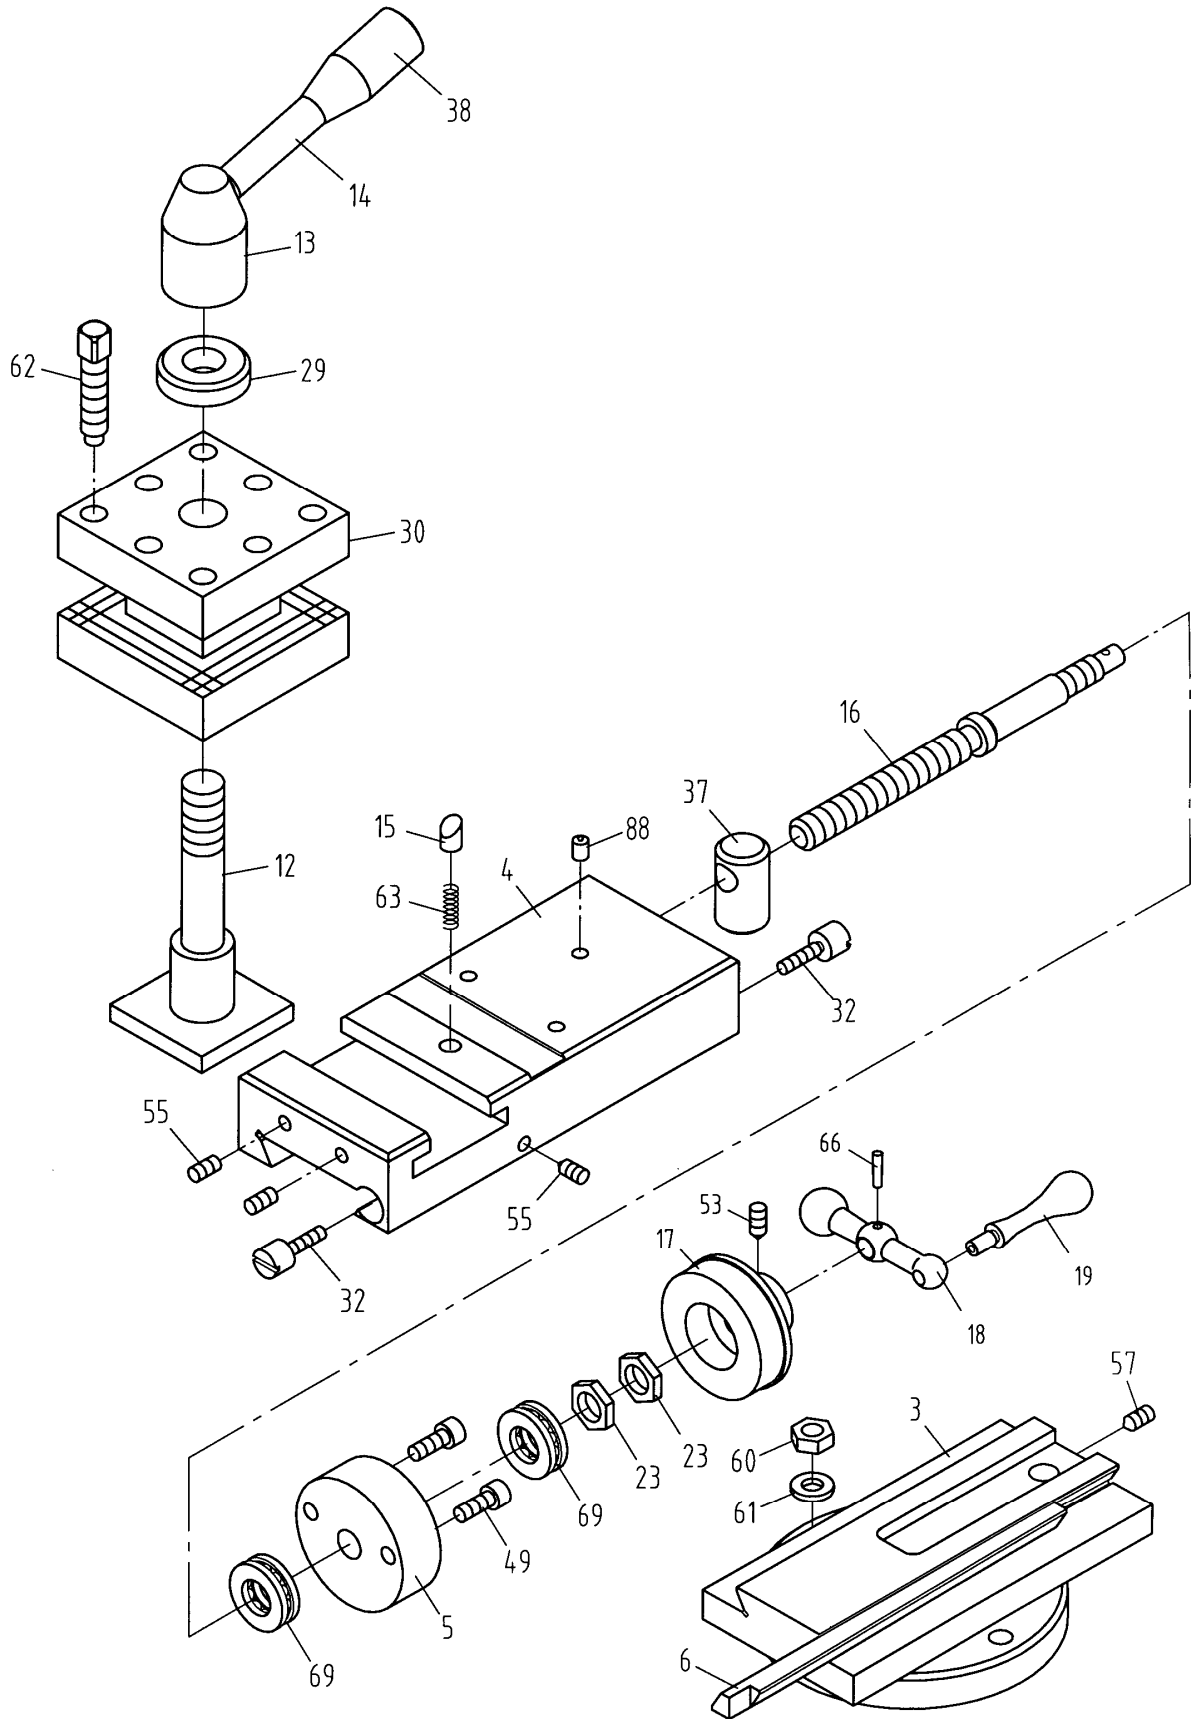

GHB-1330 / 1340A Top Slide, Tool Post, Saddle, and Cross Slide I

Top Slide, Tool Post, Saddle, and Cross Slide I

Index Part No.	No.	Description	Size	Qty.
3	07103	Swivel Slide		1
4	07104	Top Slide		1
5	07111	Collar		1
6	07117	Collar		1
12	07205	Screw		1
13	07206	Handle Base		1
14	07207	Handle Shaft		1
15	07209	Stop		1
16	07210E	Screw		1
17	07212E	Index Ring		1
18	07213	Lever		1
19	07214	Lever		2
23	07221	Nut		4
29	07233	Washer		1
30	07234	Post Base		1
32	07237	Gib Adjusting Screw		2
37	07430E	Nut		1
38	07508	Knob		1
49	TS-1503051	Hex Socket Cap Screw	M6×20	2
53	TS-1523011	Set Screw	M6×6	1
55	TS-1523031	Set Screw	M6×10	3
57	TS-1524011	Set Screw	M8×8	1
60	TS-1540061	Hex Nut	M8	2
61	TS-1550061	Washer	M8	1
62	GHB1340-62T	Screw	M10×40	8
63	GHB1340-63T	Spring	0.6×4×18	1
66	GHB1340-66T	Pin	3×16	1
69	GHB1340-69T	Ball Bearing		2
	GHB1340-TSA	Top Slide Assembly w/o Tool Post		1
70	07545	Screw	M8×20	1
88	GHB1340-88	Oil Ball	.6	1