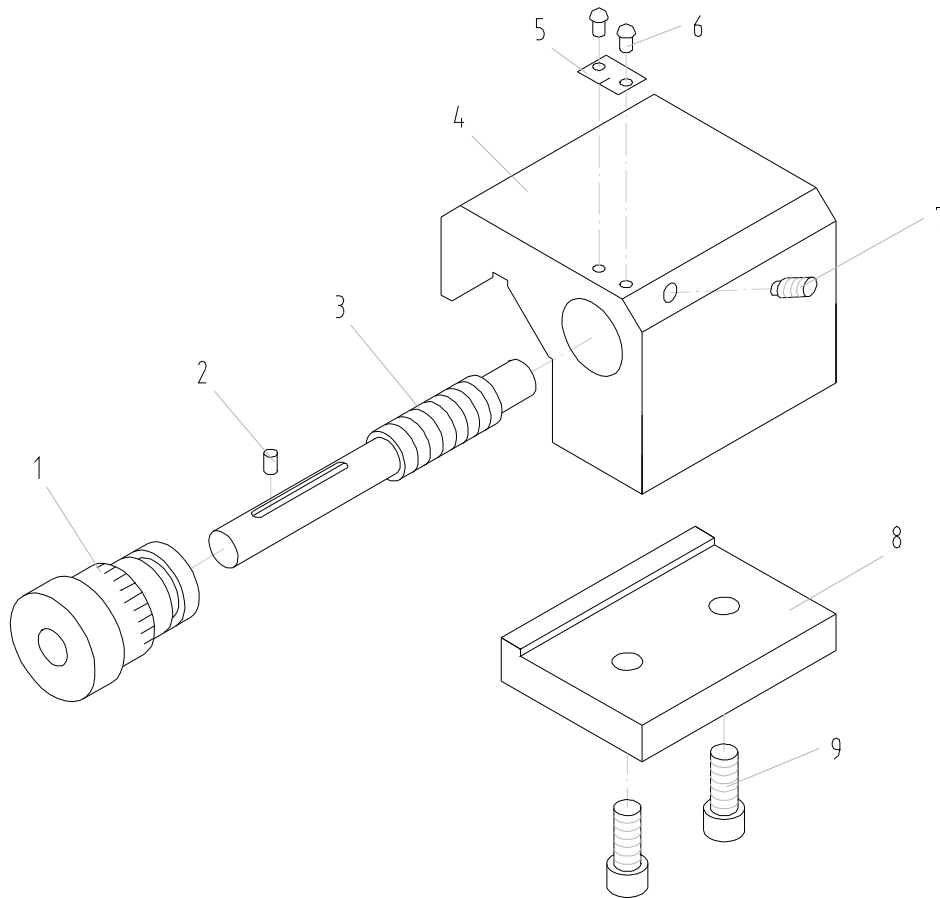

GHB-1330 / 1340A Micro Carriage Stop Assembly

Micro Carriage Stop Assembly

Index Part

No.	No.	Description	Size	Qty.
1	GH1340A-01707E	Dial		1
2	GHB1340A-MS02	Pin	.B3X6	1
3	GHB1340A-01716E	Axle		1
4	GHB1340A-01107E	Stop		1
5	ZX-03302	Sign Plate		1
6	ZX-MS06	Nail	.3X8	2
7	TS-1523031	Hex Socket Set Screw	M6X10	1
8	GH1340A-01108	Clamping Plate		1
9	TS-1503051	Hex Socket Cap Screw	M6X20	2