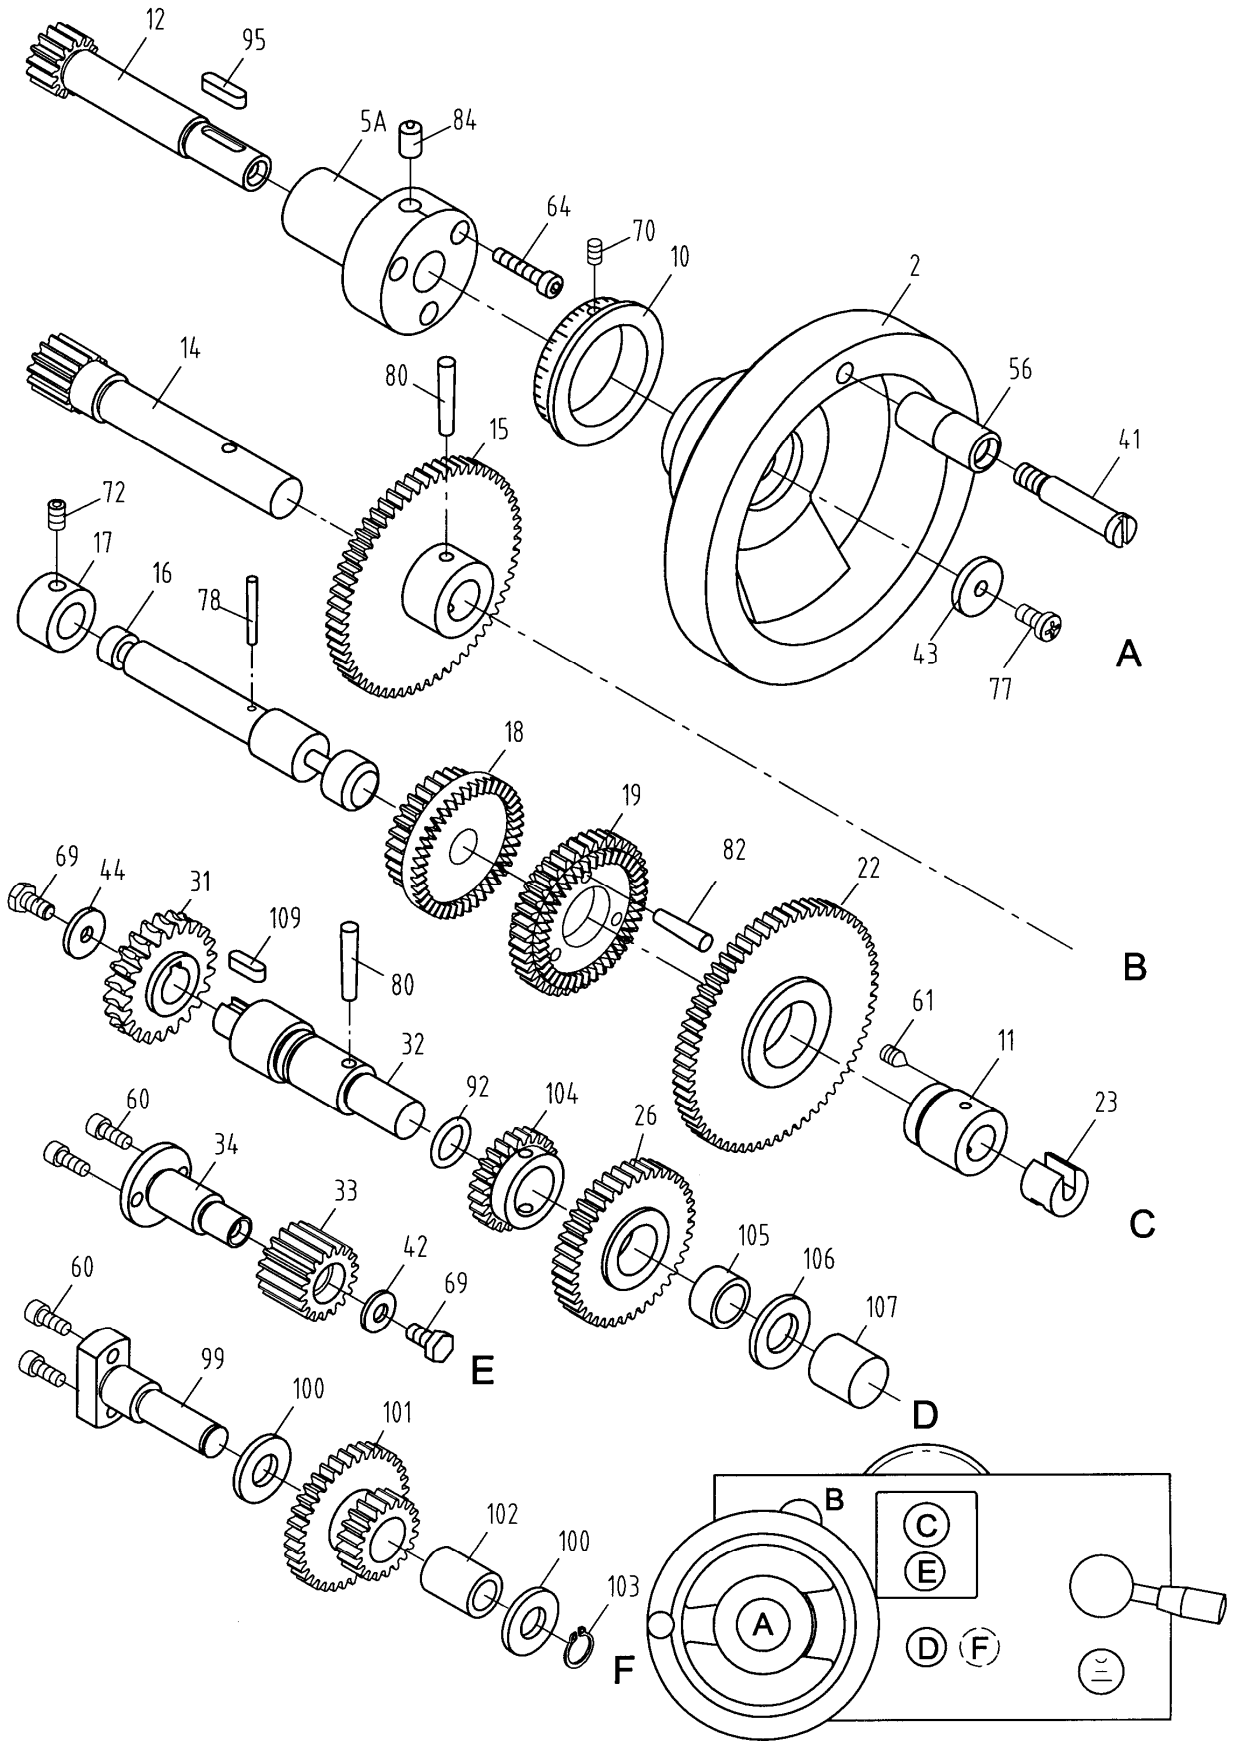

GHB-1330 / 1340A Apron Assembly II

GHB-1330 / 1340A Apron Assembly II

Index No.	Part No.	Description	Size	Qty.
2	06102	Handle wheel		2
5A	06105A	Hub		1
10	06510E	Index Ring		1
11	Z06111	Cover		1
12	06212	Shaft	1.5m14T	1
14	06214	Gear Shaft	1.5m13T	1
15	06215	Gear	1.5m60T	1
16	06216	Shaft		1
17	06417	Collar		1
18	06218	Gear	1.5m30T	1
19	06219	Gear	1.5m40T	1
22	06220	Gear	1.5m46T	1
23	06421	Shift Fork		1
26	GHB1340A-06704	Gear	1.5m40T	1
31	06429A	Gear	2m22T	1
32	GHB1340A-06714	Shaft		1
33	06231	Gear	1.5m18T	1
34	06232	Shaft		1
41	06239	Screw		1
42	TS-1550041	Washer		1
43	Z06241	Washer		1
44	06242	Washer		1
56	06556	Handle		1
60	TS-1502031	Hex Socket Cap Screw	M5x12	2
61	TS-1523011	Set Screw	M6x6	1
64	TS-1503061	Hex Socket Cap Screw	M6x25	3
69	TS-1503021	Screw	M6x10	2
70	TS-1522011	Set Screw	M6x6	2
72	TS-1523031	Set Screw	M6x10	1
77	GHB1340-A77	Screw	M6x12	1
78	GHB1340-A78	Pin	3x25	1
80	GHB1340-A80	Pin	5x30	2
82	GHB1340-A82	Pin	5x25	3
84	GHB1340-A84	Oiler	8	1
92	GHB1340-A92	O-Ring	20x2.4	1
95	GHB1340-A95	Key	A5x18	1
99	GHB1340A-06732	Shaft		1
100	GHB1340A-06114	Washer		2
101	GHB1340A-06734	Gear	1.5m20T36T	1
102	GHB1340A-06115	Collar		1
103	GHB1340A-A103	Shaft Plug		1
104	GHB1340A-06731	Gear	1.5m24T	1
105	GHB1340A-06113	Collar		1
106	GHB1340A-06111	Washer		1
107	GHB1340A-06112	Shaft Plug		1
109	GHB1340A-A109	Key	5x12	1