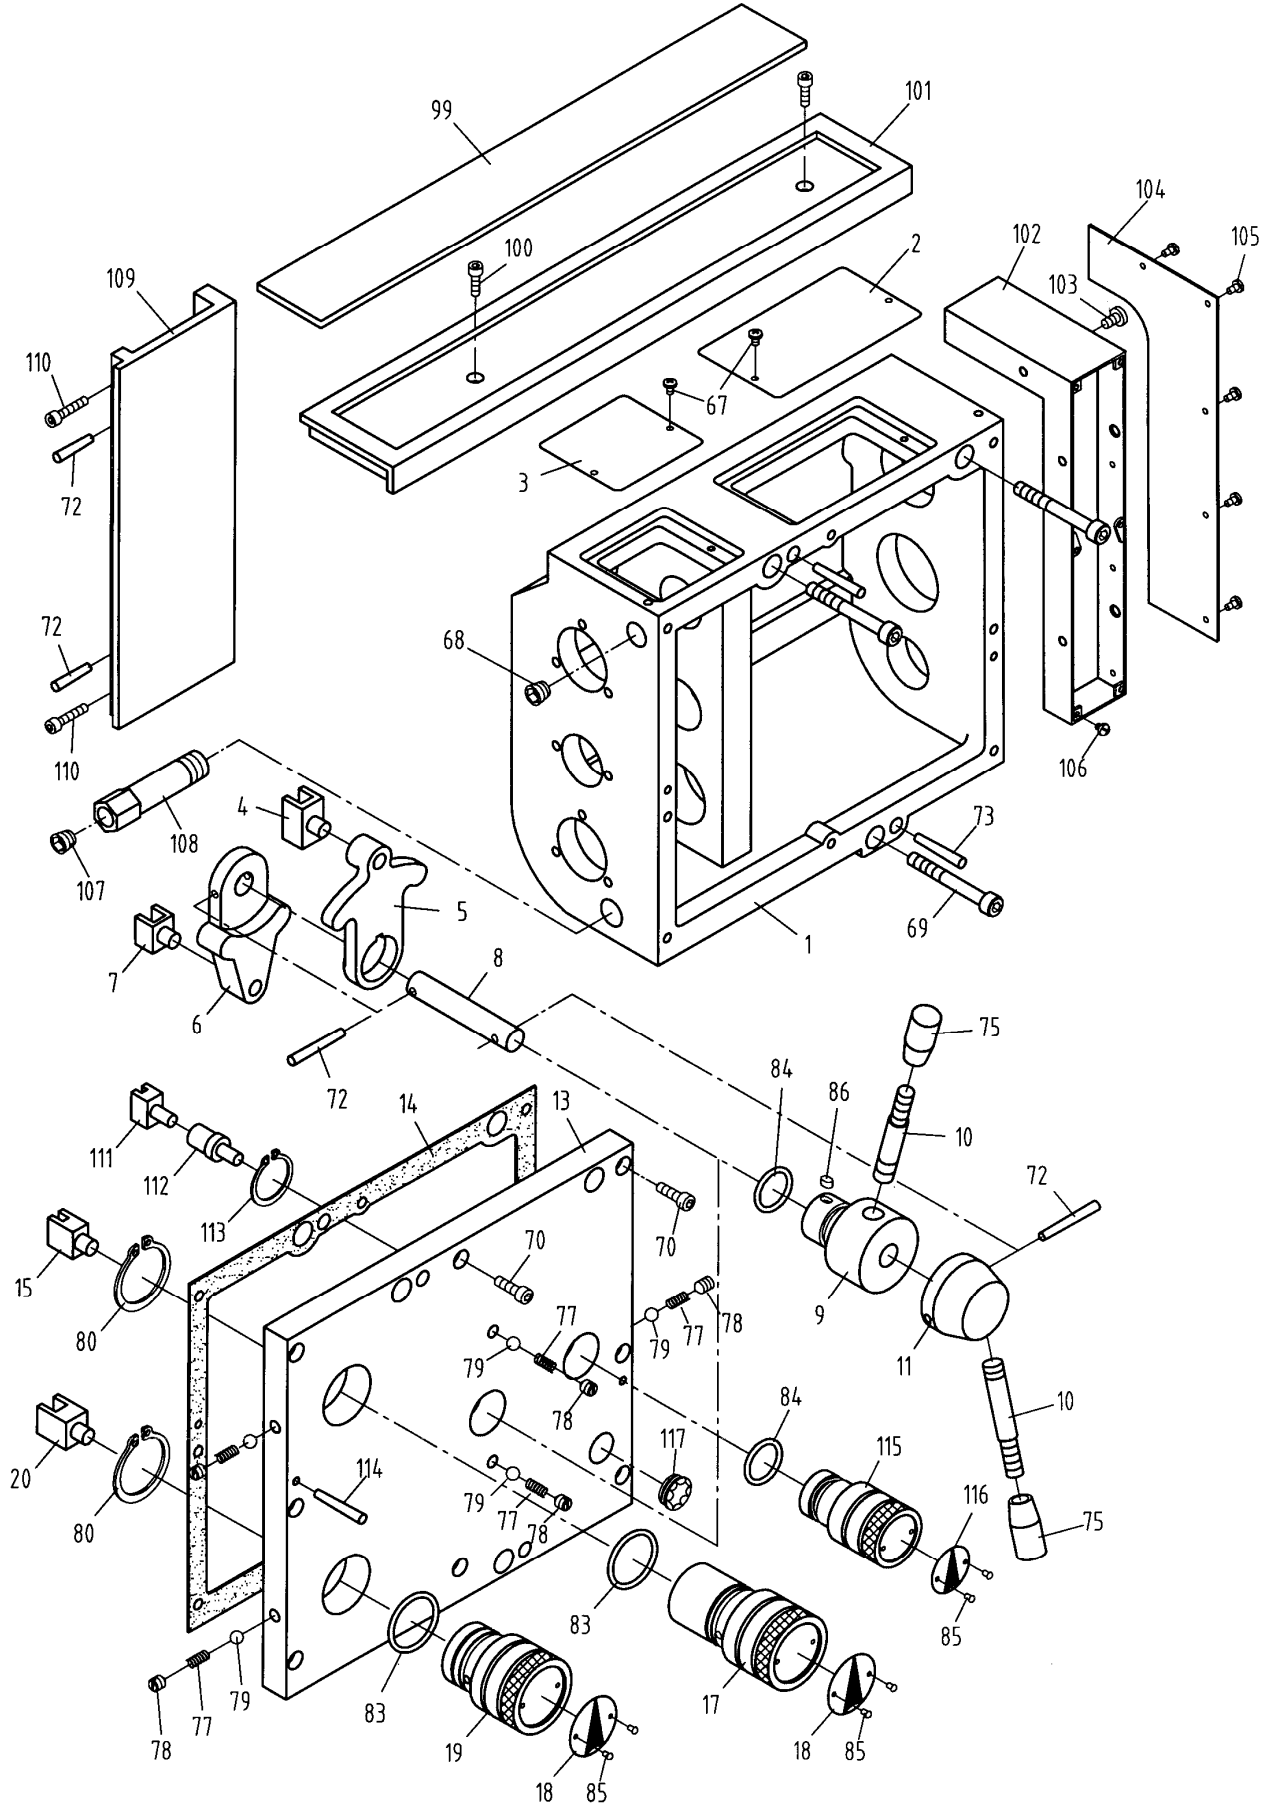

GHB-1330 / 1340A Gear Assembly I

GHB-1330 / 1340A Gear Assembly I

Index No.	Part No.	Description	Size	Qty.
1	05101A	Casting		1
2	05715	Right cover		1
3	05720	Left cover		1
4	32A5308	Slipper		1
5	32A5111A	Lever		1
6	32A5108A	Lever		1
7	32A5307	Slipper		1
8	32A5702	Shaft		1
9	32A5109	Handle Base		1
10	32A5701	Lever Base		2
11	32A5110	Handle Base		1
13	GHB1340A-5106	Cover		1
14	05504	Gasket		1
15	32A5305	Slipper		1
17	32A5106	Handle		1
18	32A5302	Plate		2
19	32A5103	Handle		1
20	32A5306	Slipper		1
67	GHB1340A-G67	Screw	M4X6	4
68	GHB1340A-G68	Oil Ball Nut	ZG3/8"	2
69	GHB1340A-G69	Socket Head Cap Screw	M8X65	3
70	TS-1503061	Socket Head Cap Screw	M6X25	8
72	GHB1340A-G72	Pin	5X30	4
73	GHB1340A-G73	Pin	5X40	2
75	GHB1340A-G75	Knob	BM10X50	2
77	GHB1340A-G77	Spring	0.8X5X25	5
78	TS-1524021	Socket Head Cap Screw	M8X10	5
79	SB-6.5MM	steel Ball	6.5	5
80	GHB1340A-G80	C-clip	40	2
83	GHB1340A-G83	O-Ring	40X3.1	2
84	GHB1340A-G84	O-Ring	30X3.1	2
85	GHB1340A-G85	Screw	M3X6	6
86	GHB1340A-G86	Key	5X8	1
99	GHB1340A-05503	Rubber Mat		1
	BDB1340A-05503	Rubber Mat		1
100	TS-1502041	Socket Set Screw	M5X16	2
101	GHB1340A-05105	Top Cover		1
	BDB1340A-05105	Top Cover		1
102	05723	Cover		1
103	GHB1340A-G103	Screw	M4X8	3
104	05722E	Plate		1
105	GHB1340A-G105	Screw	M3X5	5
106	GHB1340A-G106	Screw	M3X6	6
107	GHB1340A-G107	Tapered Tap	Z1/4"	1
108	05724	Oil Drain Pipe		1
109	05108	Extending Plate		1
110	TS-1502061	Socket Head Cap Screw	M5X25	2
111	05305	Slipper		1
112	05721	Slipper Shaft		1
113	GHB1340A-G113	C-clip	30	1
114	GHB1340A-G114	Pin	5X30	2
115	05107	Lever		1
116	05304	Sign Disc		1
117	06551	Oil Sight Glass		1