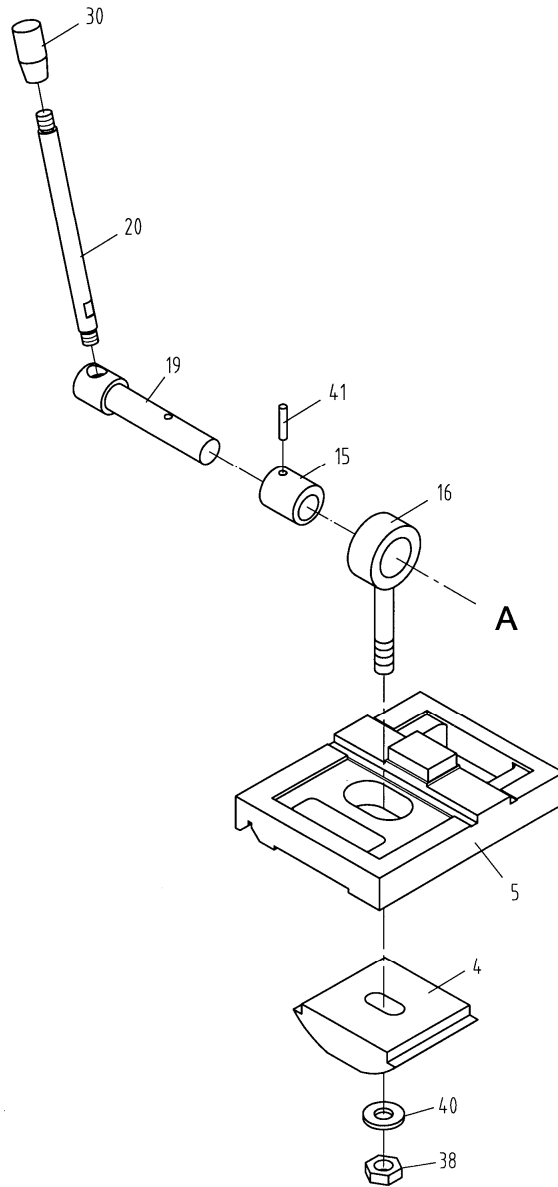

GHB-1330 / 1340A Tailstock Assembly II

Tailstock Assembly II

Index No.	Part No.	Description	Size	Qty.
4	08104	Clamp Plate		1
5	08105	Base		1
15	08211	Collar		1
16	08212	Screw		1
19	08213	Shaft		1
20	08214	Lever		1
30	GHB1340-147	Handle	M10×50	1
38	TS-1540081	Hex Nut	M12	1
40	TS-2360121	Washer	M12	1
41	GHB1340-41TS	Pin	.5×25	1