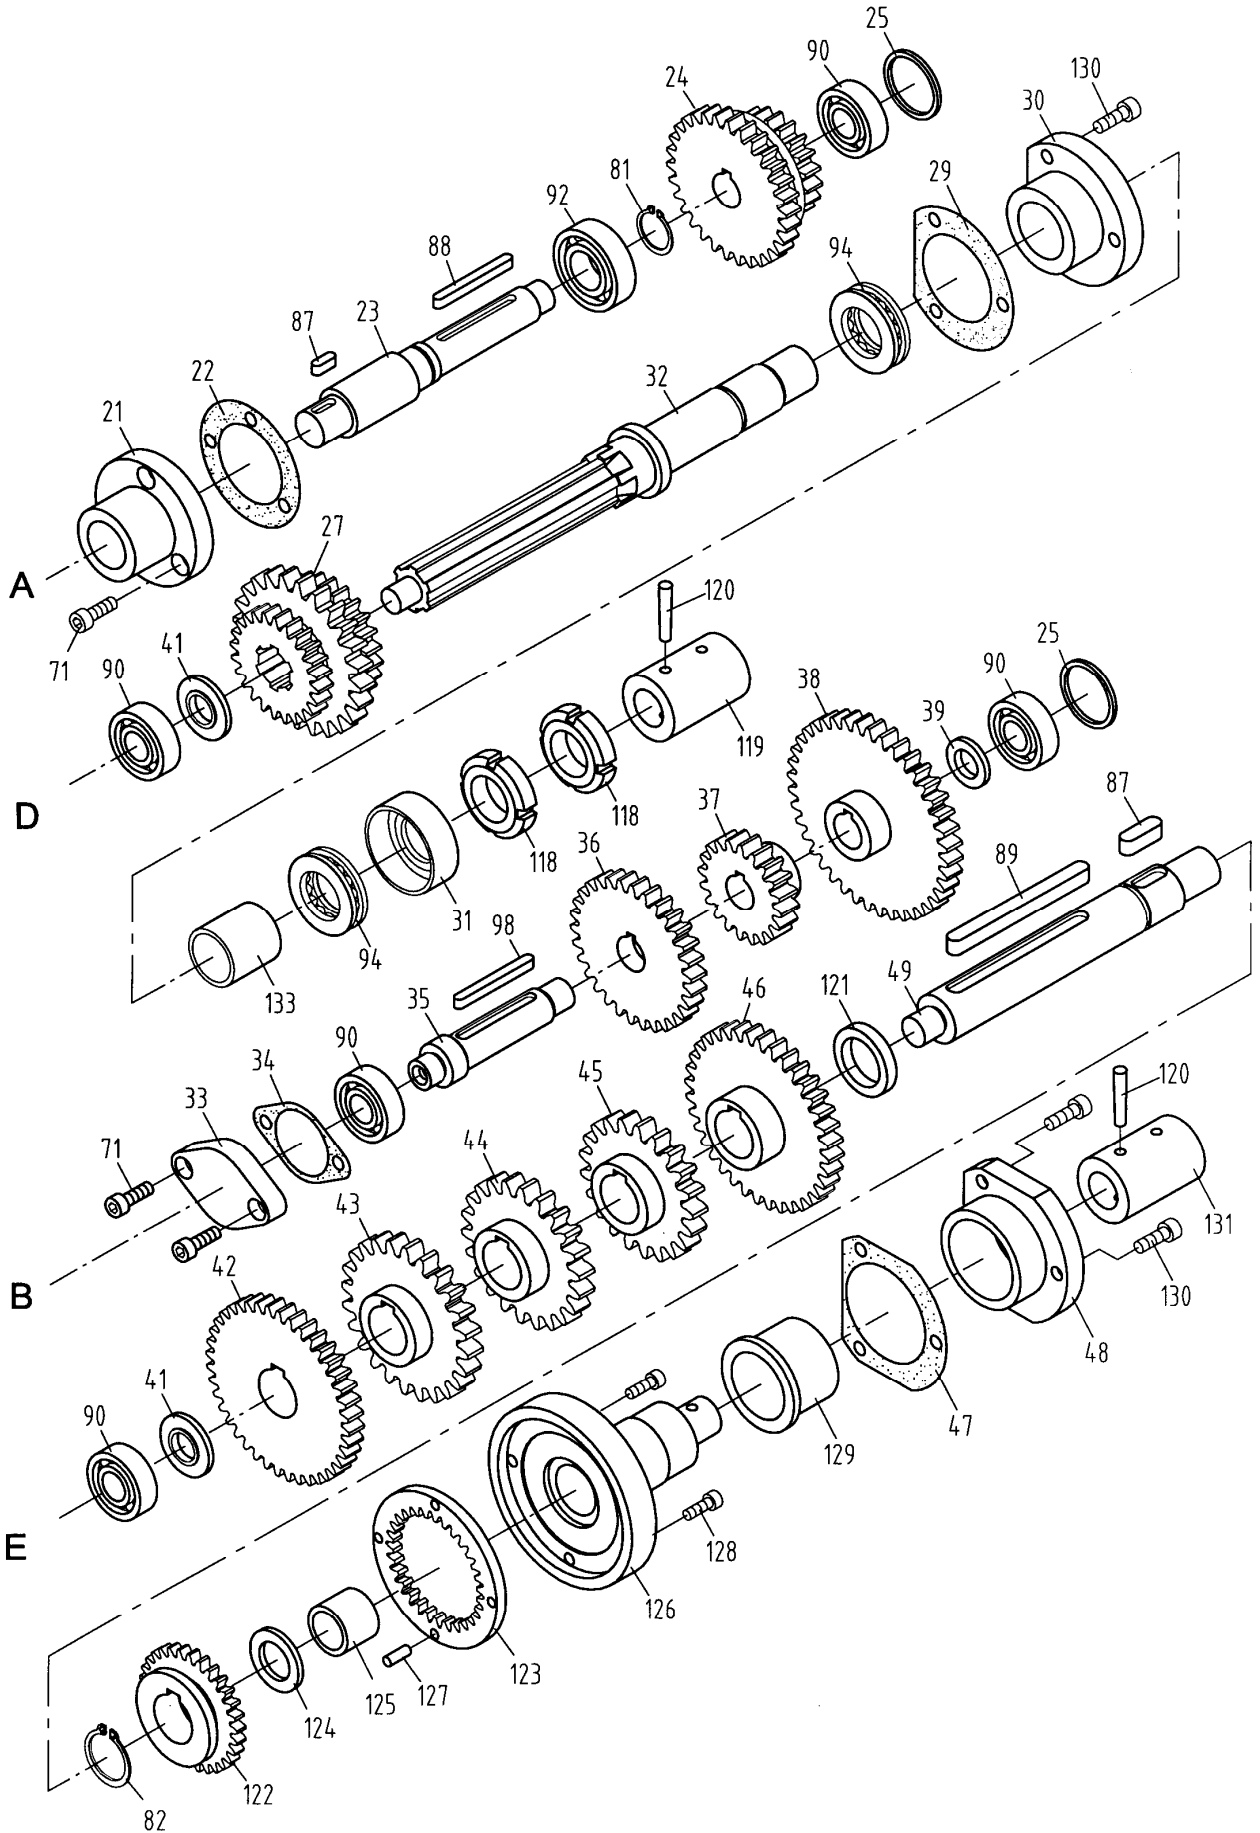

GHB-1330 / 1340A Gear Assembly II

GHB-1330 / 1340A Gear Assembly II

Index No.	Part No.	Description	Size	Qty.
21	32A5113	Cover		1
22	32A5503	Gasket		2
23	32A5712	Shaft		1
24	32A5710A	Gear	2.5m30T,20T	1
25	32A5719	Washer		2
27	05718	Gear	2.25m,3.25m,2.5m24T	1
29	05502	Gasket		1
30	05104	Bushing		1
31	05714E	Washer		1
32	05716	Shaft		1
33	32A5114	End cover		1
34	32A5504	Gasket		1
35	32A5716	Shaft		1
36	32A5714A	Gear	2.5m30T	1
37	32A5715A	Gear	2.5m20T	1
38	32A5713A	Gear	2.5m40T	1
39	32A5708	Washer		2
41	05719	Washer		2
42	05702	Gear	2.25m40T	1
43	05703	Gear	3.25m24T	1
44	05704	Gear	3.25m22T	1
45	05705	Gear	3.25m21T	1
46	05706	Gear	2.5m36T	1
47	05501	Gasket		1
48	05103	Flange		1
49	05717	Shaft		1
71	TS-1504031	Socket Head Cap Screw	M6X16	5
81	GHB1340A-G81	C-clip	20	1
82	GHB1340A-G82	C-clip	25	1
87	GHB1340A-G87	Key	5X14	1
88	GHB1340A-G88	Key	5X50	1
89	GHB1340A-G89	Key	8X110	1
90	BB-6202	Bearing	6202	5
92	BB-6004	Bearing	6004	1
94	BB-51105	Thrust Bearing	51105	2
98	GHB1340A-G98	Key	5X55	1
118	GHB1340A-G118	Round Nut	M24X1.5	2
119	GHB1340A-05713	Connecting Sleeve		1
120	GHB1340A-G120	Pin	5X35	4
121	05707	Washer		1
122	05708	Gear		1
123	05709	Inner Gear	2m30T	1
124	05711	Washer	2m30T	1
125	05302	Oil Light bushing		1
126	05710	XIB Shaft		1
127	GHB1340A-G127	Pin	5n6X14	2
128	GHB1340A-G128	Screw	M5X10	2
129	05301	Sliding Bearing		1
130	GHB1340A-G130	Socket Head Cap Screw	M6X12	6
131	GHB1340A-05712	Connecting Sleeve		1
133	05303	Bearing Housing		1