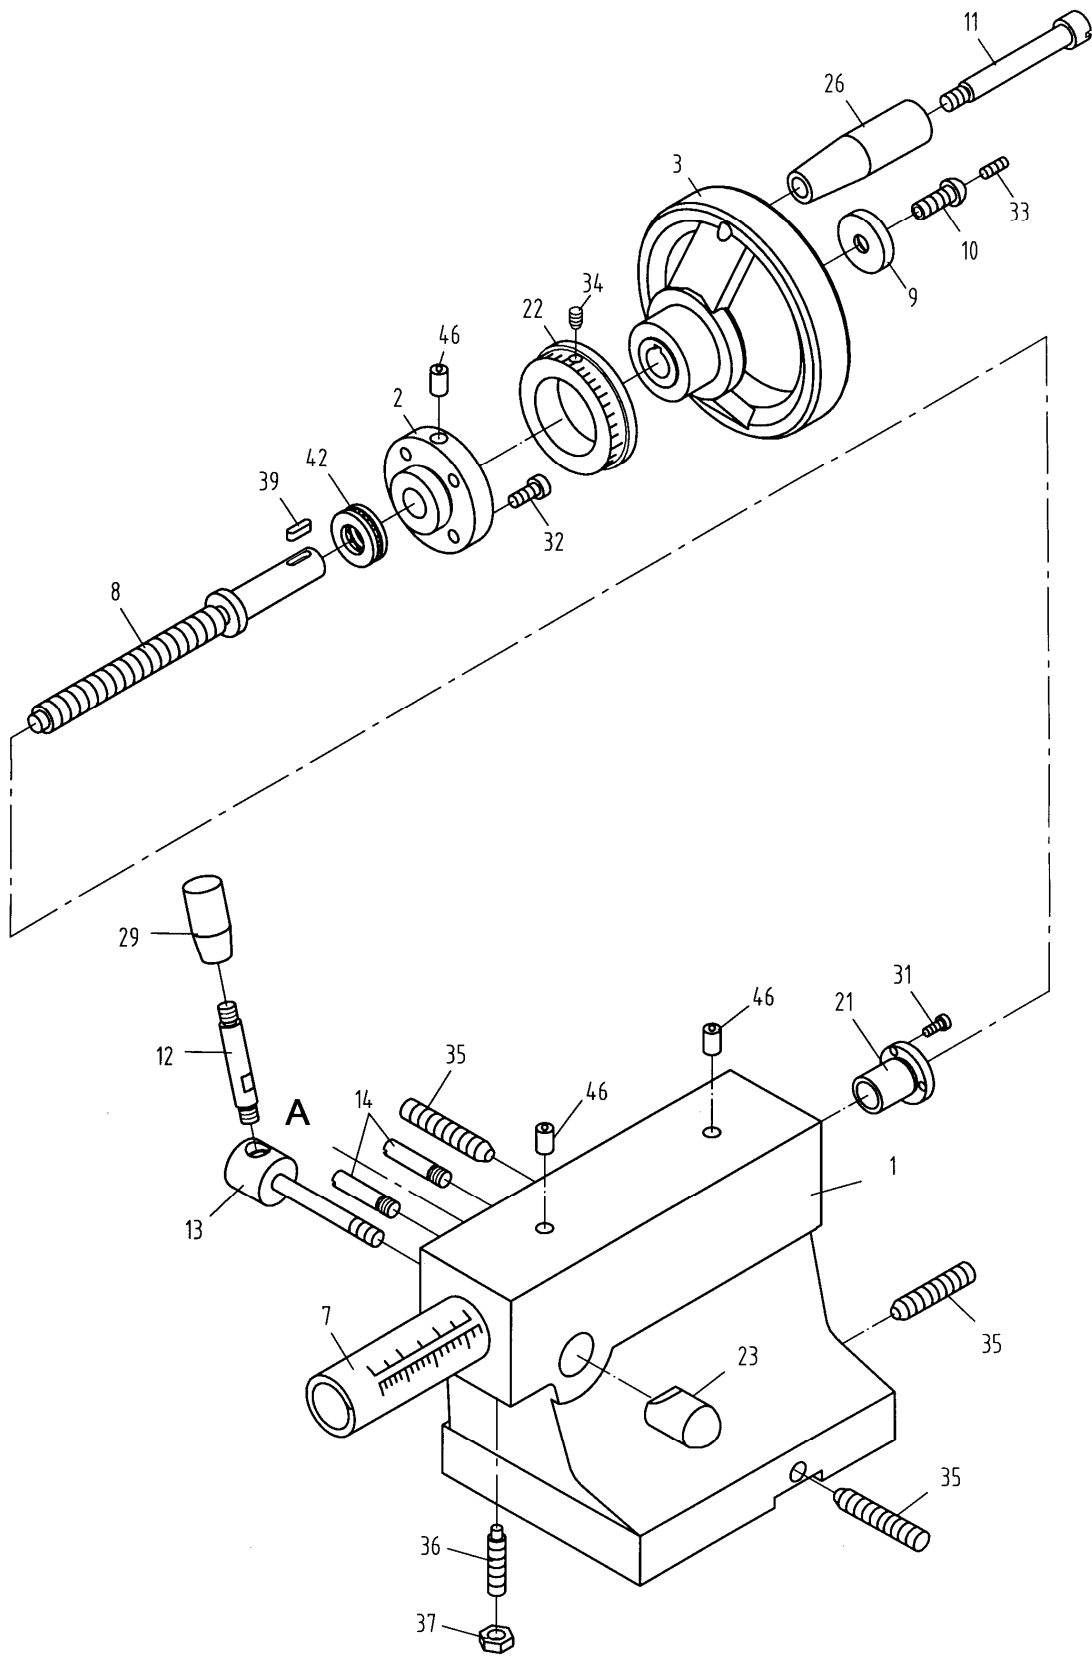

GHB-1330 / 1340A Tailstock Assembly I

GHB-1330 / 1340A Tailstock Assembly I

Index Part No.	No.	Description	Size	Qty.
1	Z08101	Casting		1
2	Z08102	Flange Cover		1
3	08103	Hand wheel		1
7	08202	Quill		1
8	Z08203E	Screw		1
9	GHB1340-09TS	Washer		1
10	Z08205	Screw	M8×20	1
11	08206	Screw		1
12	Z08207	Lever		1
13	08208	Shaft		1
14	08209	Screw		2
21	08401E	Nut		1
22	08402E	Index Ring		1
23	08403	Pivot Block		1
26	08501	Handle		1
29	GHB1340-29TS	Handle	M8×40	1
31	TS-1501031	Hex Socket Cap Screw	M4×10	3
32	TS-1503041	Hex Socket Cap Screw	M6×16	4
33	TS-1522061	Set Screw	M5×20	1
34	TS-1523031	Set Screw	M6×8	1
35	GHB1340-35TS	Set Screw	M10×45	3
36	GHB1340-36TS	Screw	M8×35	1
37	TS-1540061	Hex Nut	M8	1
39	GHB1340-39TS	key	4×15	1
42	BB-51102	Bearing	.8102	1
46	GHB1340-43TS	Oil Ball	.8	3
	Z08201	Live Center (not shown)	MT3	1
	8404	Arrow Plate (not shown)		1
	8405	Scale Plate (not shown)		1