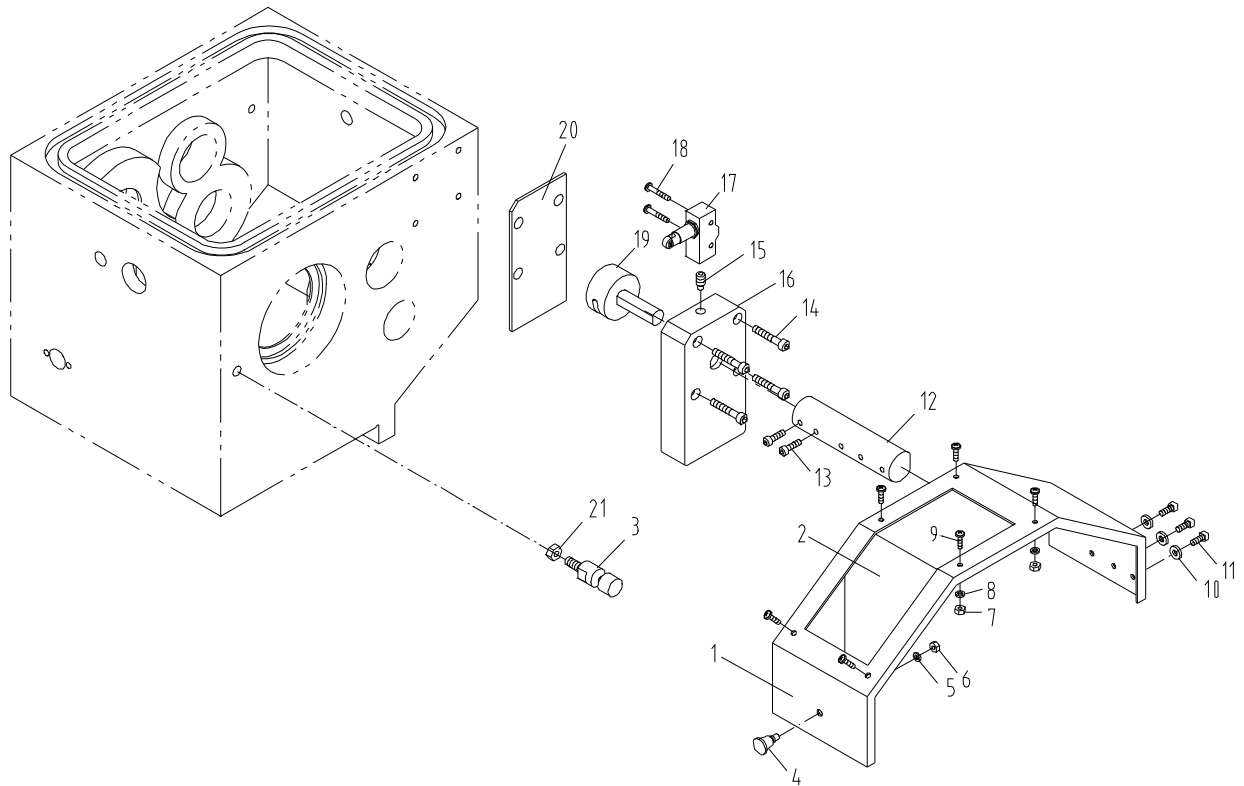

Note: You can have a choice as per situation.

GHB-1330 / 1340A Total Leadscrew Cover

Total Leadscrew Cover

Index No.	Part No.	Description	Size	Qty.
1	GHB1340A-14701	Left Small End Flange		1
2	GB70	Hex Socket Cap Screw	M6x20	2
3	LGB28-900-45	Telescoping Steel Sheet Cover (1000 Size)		2
	LGB28-650-45	Telescoping Steel Sheet Cover (750 Size)		2
	LGB28-400-40	Telescoping Steel Sheet Cover (500 Size)		2
4	GB819	Cross Recessed Head Screw	M5x12	9
5	C0632A-14702	Protector Big End Flange		2
6	GB70	Hex Socket Cap Screw	M6x12	4
7	C0632A-14101	Left Big End Flange Bracket		1
8	GB70	Hex Socket Cap Screw	M8x16	2
9	C0632A-14102	Connecting Plate		1
10	C0632A-14103	Right Big End Flange Bracket		1
11	C0632A-14703	Right Small End Flange		1

Note: You can have a choice as per situation.

GHB-1330 / 1340A Chuck Guard

**Index . Part
No. No.**

Index . Part No.	Part No.	Description	Size	Qty.
1	GHB1340A-19701E	Protection guard		1
2	GHB1340A-19501E	Protection guard visual glass		1
3	ZX-19704E	Fixing rod		1
4	GHB1340A-SG04	Handle	HY32-1	1
5	GHB1340A-SG05	Spring lock washers	5	1
6	GHB1340A-SG06	Hexagon nuts	M5	1
7	GHB1340A-SG07	Hexagon thin nuts	M4	6
8	GHB1340A-SG08	Plain washers	5	6
9	GHB1340A-SG09	Cross point pan head screws	M4x12	6
10	GHB1340A-SG10	Plain washers	5	3
11	GHB1340A-SG11	Hexagon socket cap head screws	M6x16	3
12	GHB1340A-19703E	Rest bar		1
13	GHB1340A-SG13	Slotted set screws	M8x10	2
14	GHB1340A-SG14	Hexagon socket cap head screws	M6x35	4
15	GHB1340A-SG15	Hexagon socket set screws	M8x16	1
16	GH1440A-19101E	Switch box		1
17	GHB1340A-SG17	Stroke switch	LXW5-11Q1	1
18	GHB1340A-SG18	Slotted pan head screws	M4x25	2
19	GHB1340A-19702E	Shaft		1
20	ZX-19502E	Washer		1
21	GHB1340A-SG21	Nut	M8	1