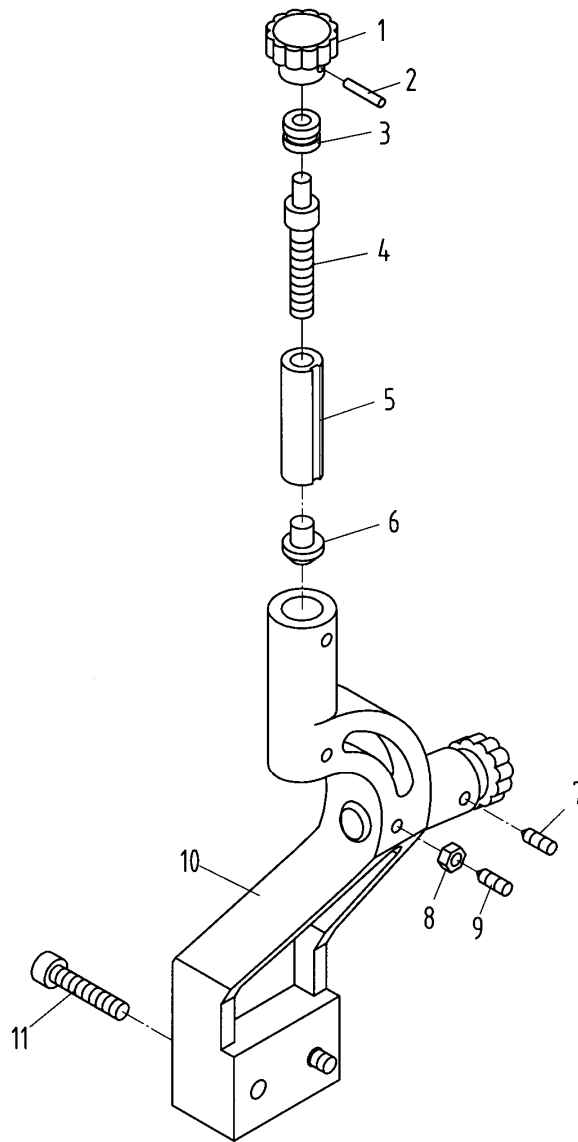

GHB-1330 / 1340A Follow Rest

Follow Rest

Index No.	Part No.	Description	Size	Qty.
1	GHB1340-1FR	Knob		2
2	GHB1340-2FR	Pin	3×18	2
3	10208	Bushing		2
4	10204	Screw		2
5	10201	Sleeve		2
6	10401	Brass Finger		2
7	TS-1523011	Set Screw	M6×8	2
8	TS-1540041	Nut	M6	2
9	TS-1523061	Set Screw	M6×16	2
10	10104	Base Casting		1
11	TS-1504071	Hex Socket Cap Screw	M8×35	2
	GHB1340-FR	Follow Rest Complete		1