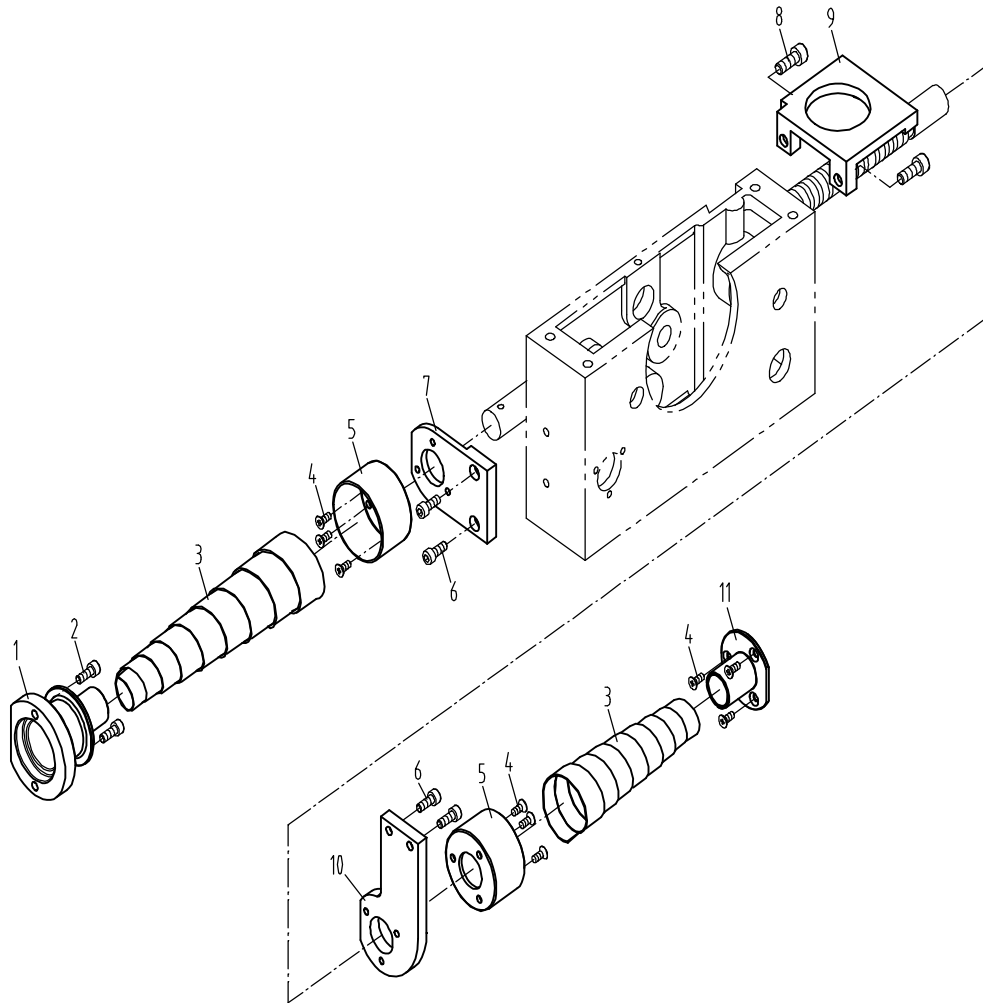

Note: You can have a choice as per situation.

GHB-1330 / 1340A Total Leadscrew Cover

Total Leadscrew Cover

Index No.	Part No.	Description	Size	Qty.
1	GHB1340A-14701	Left Small End Flange		1
2	GB70	Hex Socket Cap Screw	M6x20	2
3	LGB28-900-45	Telescoping Steel Sheet Cover (1000 Size)		2
	LGB28-650-45	Telescoping Steel Sheet Cover (750 Size)		2
	LGB28-400-40	Telescoping Steel Sheet Cover (500 Size)		2
4	GB819	Cross Recessed Head Screw	M5x12	9
5	C0632A-14702	Protector Big End Flange		2
6	GB70	Hex Socket Cap Screw	M6x12	4
7	C0632A-14101	Left Big End Flange Bracket		1
8	GB70	Hex Socket Cap Screw	M8x16	2
9	C0632A-14102	Connecting Plate		1
10	C0632A-14103	Right Big End Flange Bracket		1
11	C0632A-14703	Right Small End Flange		1