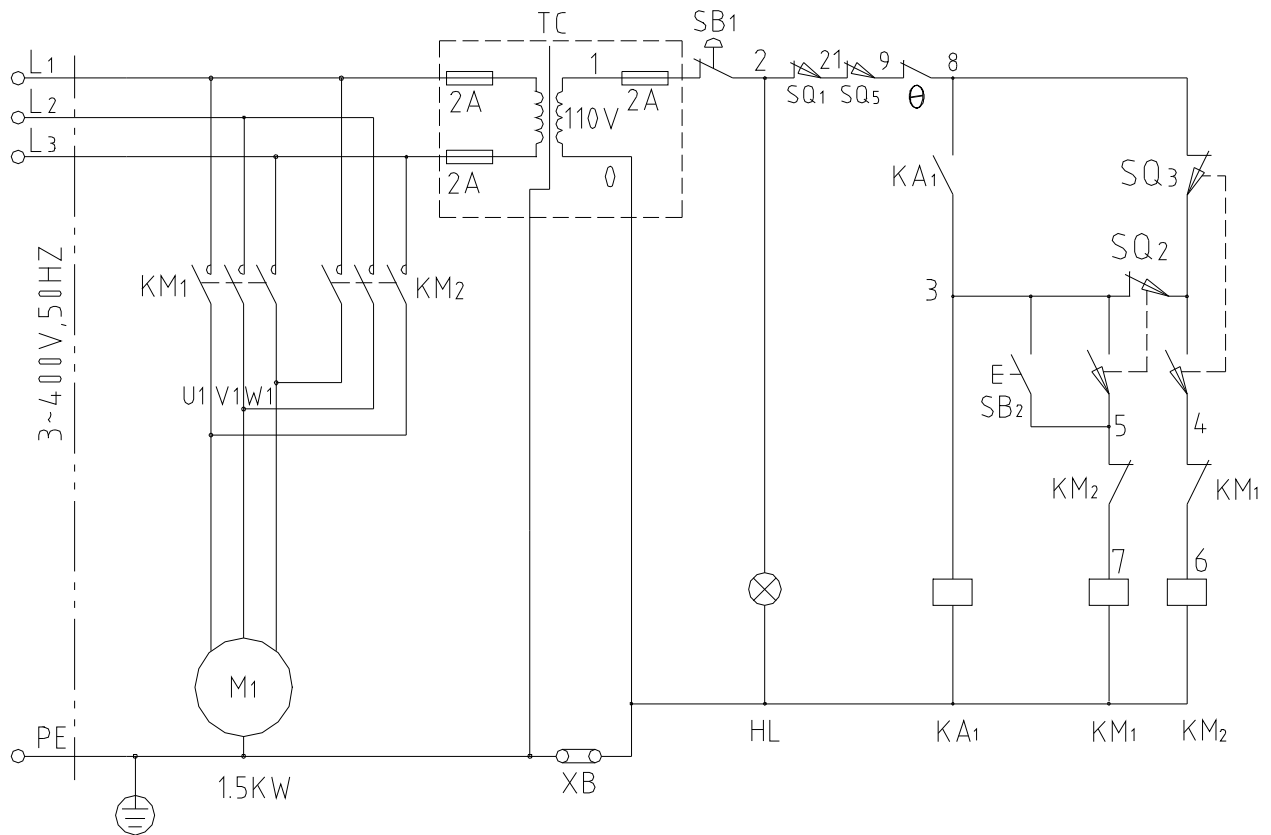

GHB-1330 / 1340A Electrical Schematic

Electrical Schematic

Index No.	Part No.	Description	Size	Qty.
1	GHB1340-SB1	Emergency Stop	LAY12	1
2	GHB1340-SB2	Jog Button	LAY12	1
3	GHB1340-HL	Power Indicator Light	LAY12	1
4	GHB1340-KA1	Relay	DN40	1
5	GHB1340-KM1	A.C Contactor	CJX4-1201d	1
6	GHB1340-KM2	A.C Contactor	CJX4-1201d	1
7	GHB1340-TC	Control Transformer	JBK6-100TH	1
8	GHB1340-SQ1	Stroke Switch	LXW5-11Q1	1
9	GHB1340-SQ2	Stroke Switch	LXW5-11D1	1
10	GHB1340-SQ3	Stroke Switch	LXW5-11D1	1
11	GHB1340-XT1	Wiring Board	JH9	1
12	GHB1340-XB	Copper Plate (for grounding)		1
13	GHB1340-SQ5	Stroke Switch	QKS8	1