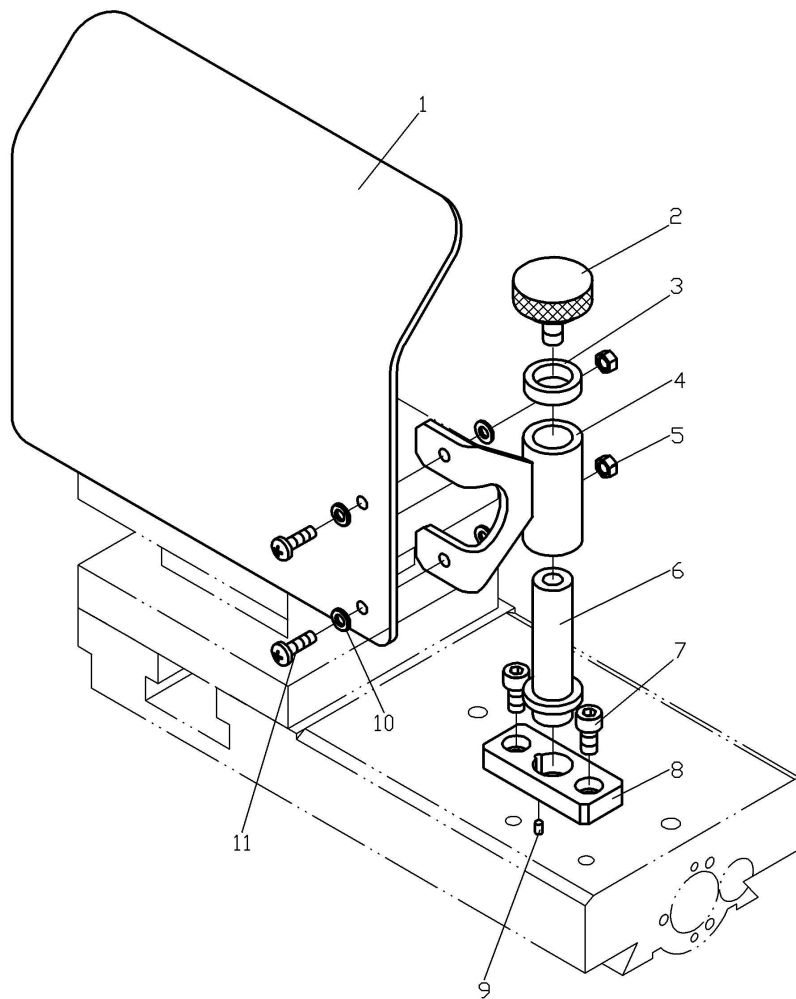

Note: You can have a choice as per situation.

GHB-1330 / 1340A Tool Post Guard

Index No.	Part No.	Description	Size	Qty.
1	C0632A-20501	Shield		1
2	GH1440A-20701	Clamping Screw		1
3	GH1440A-20703	Washer		1
4	GH1440A-20704	Sleeve		1
5	GB6170	Nut	M5	2
6	GH1440A-20705-1	Bracket		1
7	GB70	Hex Socket Cap Screw	M6x12	2
8	GH1440A-20705-2	Bracket		1
9	GB71	Slotted Set Screw	M4x8	1
10	GB97	Washer	5	4
11	GB818	Cross Recessed Pan Head Screw	M5x20	2