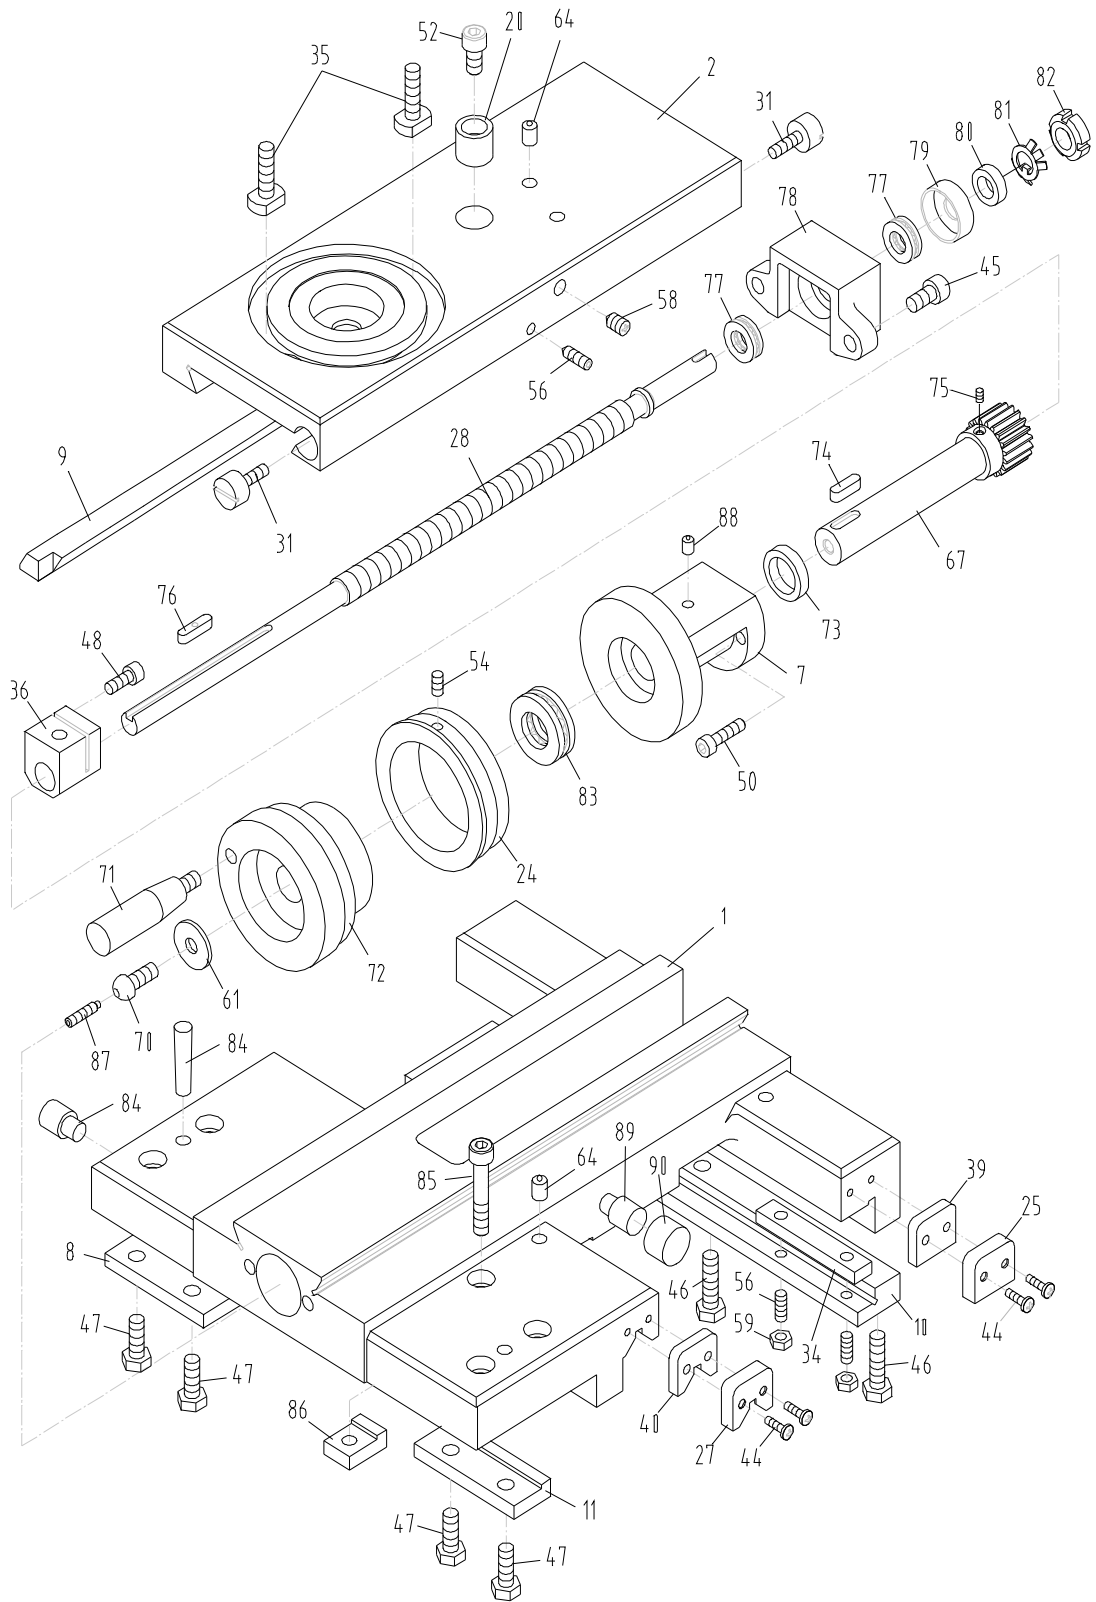

GHB-1330 / 1340A Top Slide, Tool Post, Saddle, and Cross Slide II

GHB-1330 / 1340A Top Slide, Tool Post, Saddle, and Cross Slide II

Index Part No.	No.	Description	Size	Qty.
1	GHB1340A-04101A	Saddle		1
2	07102	Cross Slide		1
7	07120N	Bearing Housing		1
8	07123	Strip		1
9	07131	Gib		1
10	07132	Strip		1
11	C0632-04111A	Front Strip		1
20	07216	Collar		1
24	07222NE	Index Ring		1
25	07224	Plate		2
27	07227	Plate		2
28	07229NE	Screw		1
31	07236	Gib Adjusting Screw		2
34	07239	Gib Strip		2
35	07240	T-Bolt		2
36	07415NE	Block		1
39	07526	Wiper		2
40	07528	Wiper		2
44	GHB1340-44T	Screw	M4×12	8
45	TS-1504051	Hex Socket Cap Screw	M8×25	2
45A	TS-1504061	Lock Washer	M8	2
46	GHB1340-46T	Screw	M8×20	3
47	GHB1340-47T	Screw	M8×20	4
48	TS-1503041	Hex Socket Cap Screw	M6×16	1
50	TS-1503061	Hex Socket Cap Screw	M6×25	2
52	TS-1504031	Hex Socket Cap Screw	M8×16	1
54	TS-1523021	Set Screw	M6×8	1
56	TS-1523071	Set Screw	M6×25	5
58	TS-1524021	Set Screw	M8×10	1
59	TS-1540041	Hex Nut	M6	4
61	TS-1550061	Washer	M8	1
61A	GHB1340-65T	Washer		1
64	GHB1340-64T	Oil Ball	.8	5
67	07530	Gear Shaft		1
70	TS-1504041	Screw	M8×20	1
71	07531	Handle		1
72	07532	Compound Handle		1
73	07533	Spacer		1
74	07534	Key		1
75	07535	Set Screw	M3×8	1
76	07536	Key	.5×5×30	1
77	BB-8101	Thrust Bearing	8101	2
78	07538	Bearing Housing		1
79	07539	Bearing Dust Cover		1
80	07540	Washer		1
81	07541	Star Washer		1
82	07542	Locking Nut		1