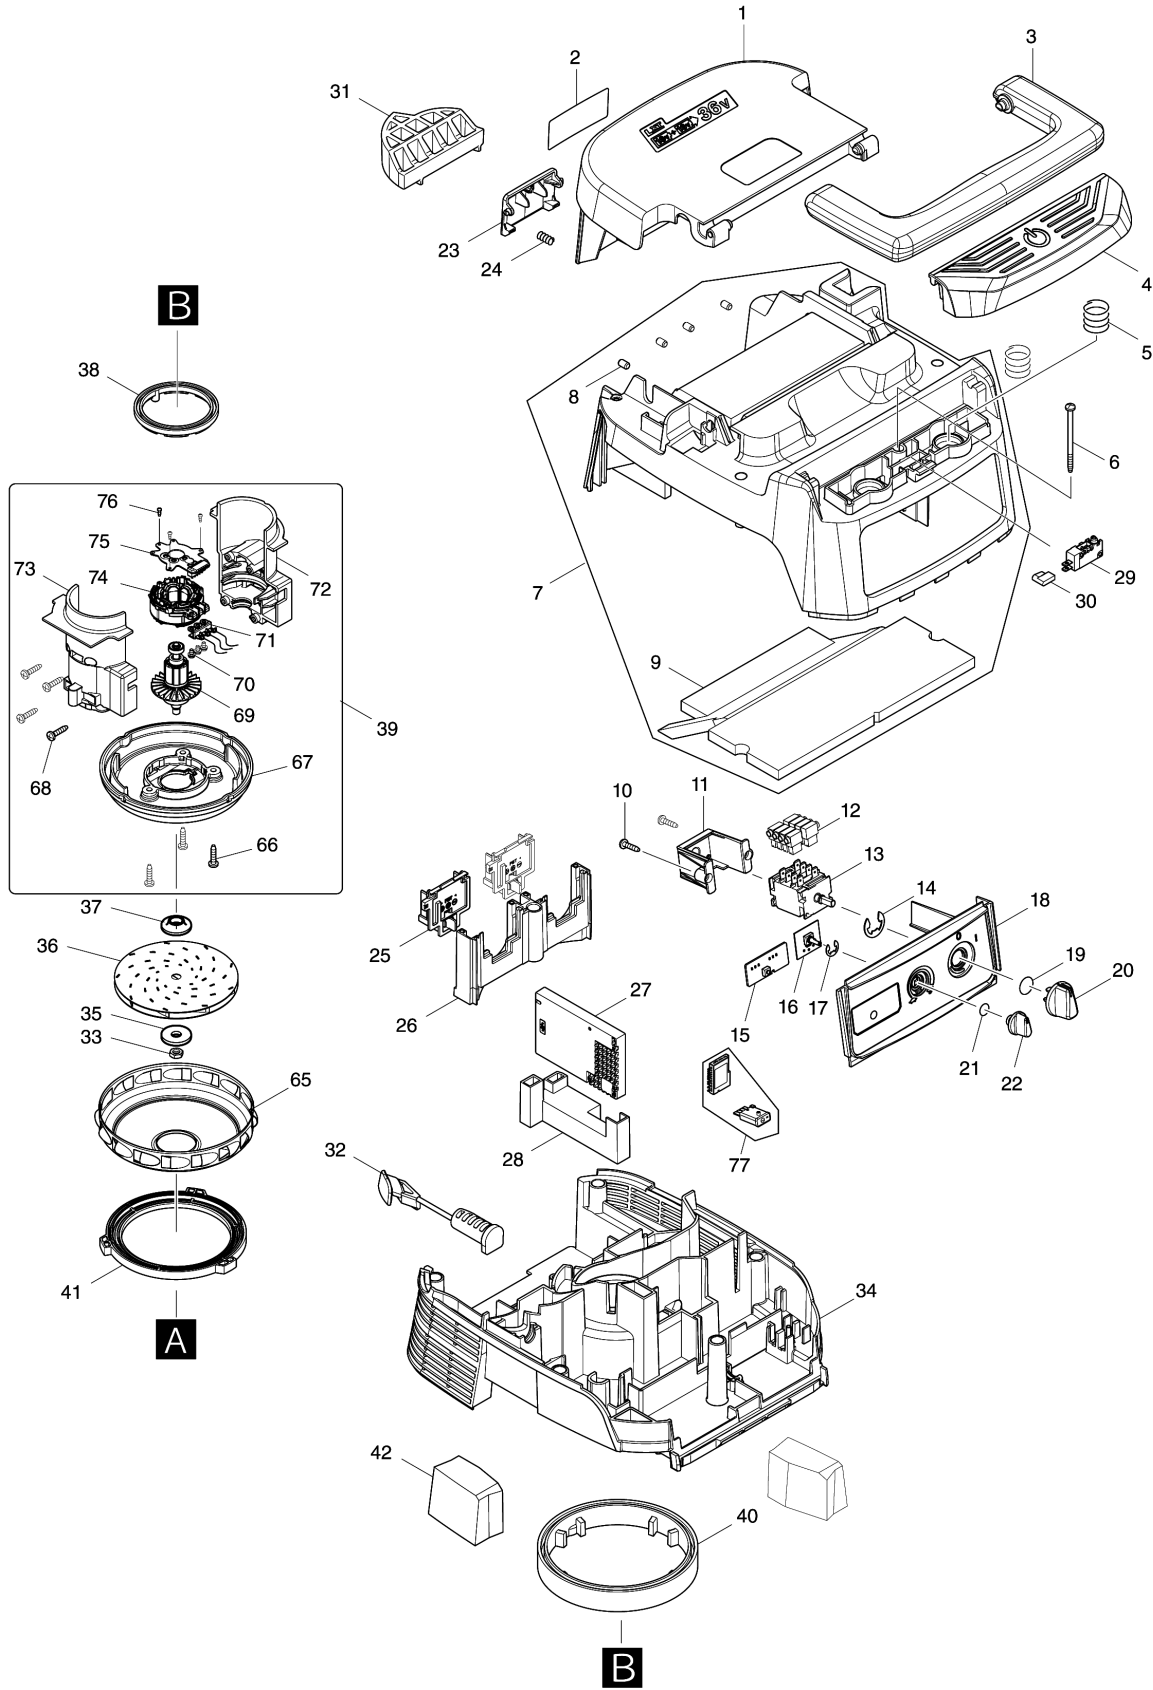

Model No.DVC154L CORDLESS VACUUM CLEANER