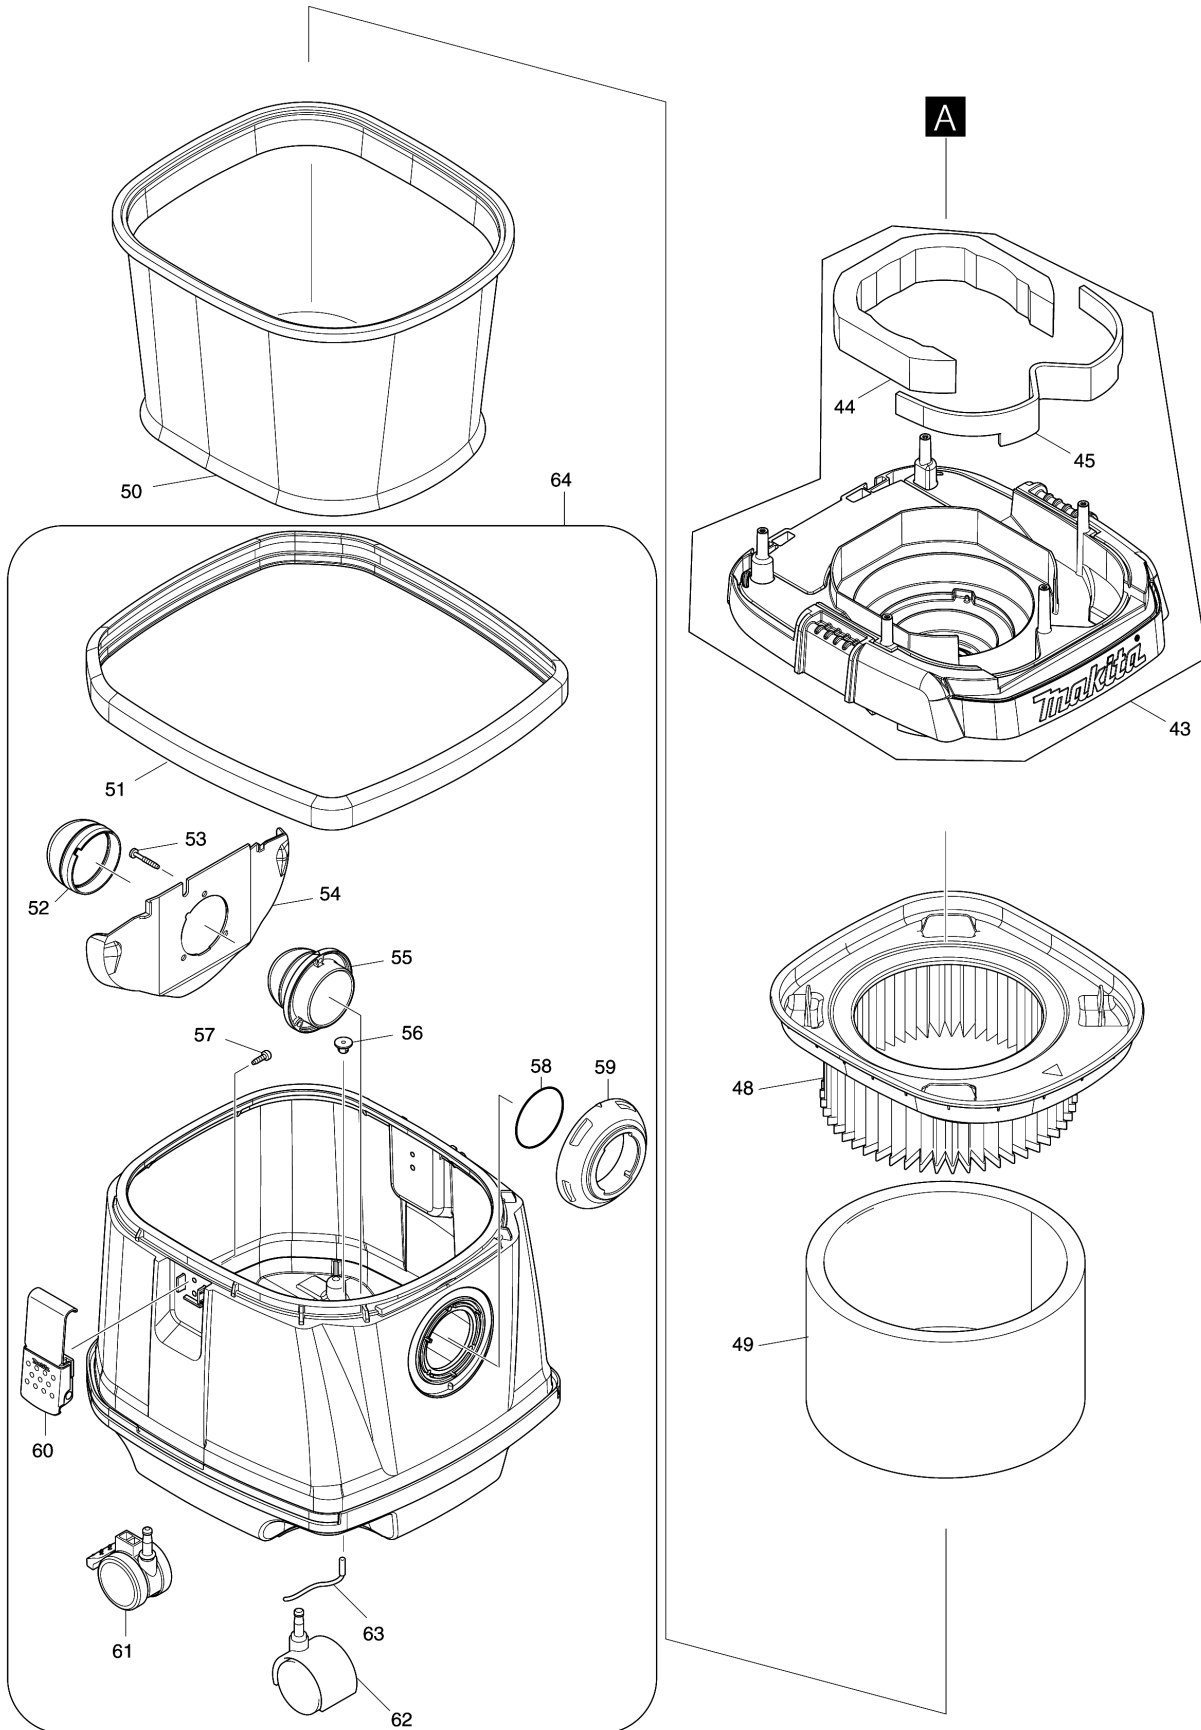

Model No.DVC154L CORDLESS VACUUM CLEANER