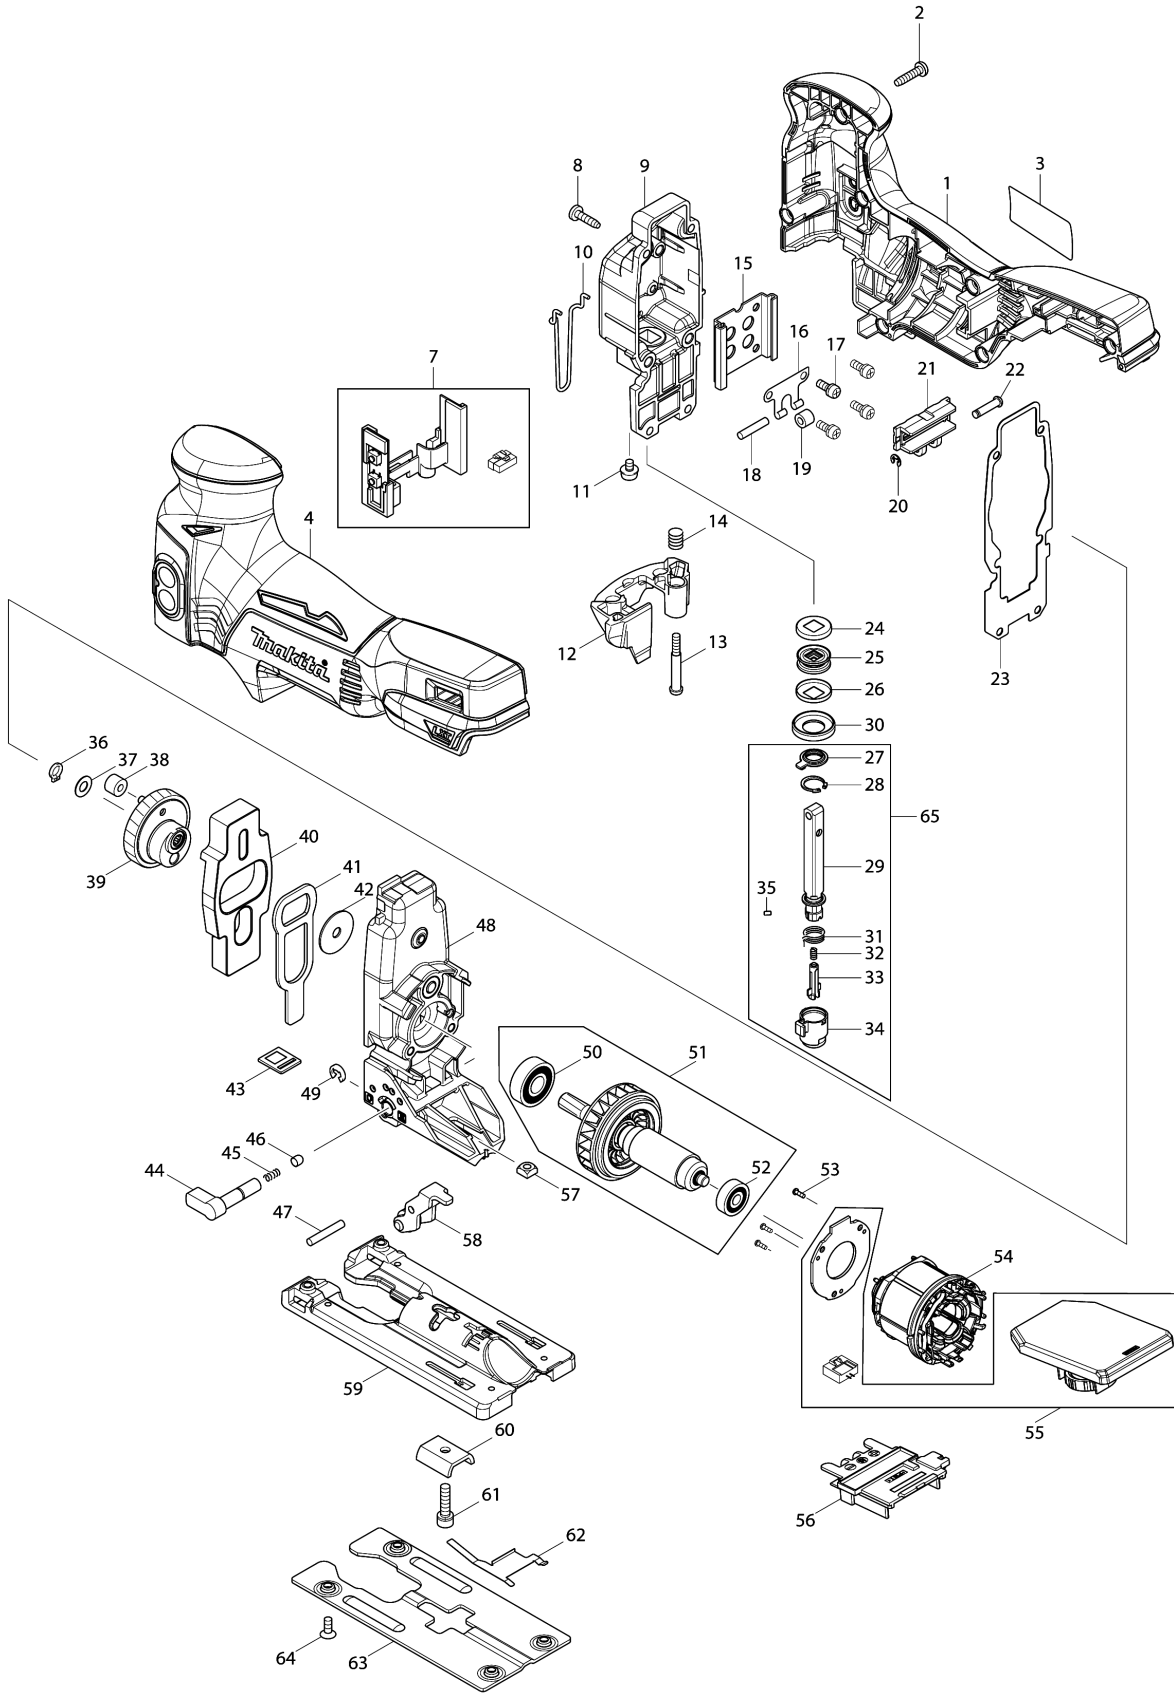

Model No.DJV181 CORDLESS JIG SAW

Model No.DJV181 CORDLESS JIG SAW

Item	Parts No.	Description	I/C	Qty	New/Old	Opt. 1	Opt. 2	Note
001	187704-2	HOUSING SET		1				
C10	263005-3	RUBBER PIN 6		2				
C20	801V48-5	SWITCH LABEL		2				
D10		INC. 4						
002	265995-6	TAPPING SCREW 4X18		7				
003	814S24-2	DJV181 NAME PLATE		1				
004	187704-2	HOUSING SET		1				
C10	263005-3	RUBBER PIN 6		2				
C20	801V48-5	SWITCH LABEL		2				
D10		INC. 1						
007	632A96-5	SWITH UNIT		1				
008	266034-5	TAPPING SCREW CT 4X16		4				
009	142112-4	GEAR HOUSING COVER COMPLETE		1				
010	326302-9	SAFETY WIRE		1				
011	911104-2	PAN HEAD SCREW M4X6		1				
012	454483-0	TOOL OPENER		1				
013	265026-1	+ PAN HEAD SCREW M4		1				
014	231659-4	TORSION SPRING 6		1				
015	346687-7	LINEAR GUIDE		1				
016	232207-2	LEAF SPRING		1				
017	911111-5	PAN HEAD SCREW M4X10 WITH W		4				
018	256117-9	PIN 4		1				
019	214031-5	PLANE BEARING 4		1				
020	961017-7	STOP RING E-3		1				
021	310548-7	SLIDER		1	*			
021-1	310837-0	SLIDER	<	1				
022	268090-1	PIN 4		1				
023	442195-7	GASKET		1				
024	267854-0	CAP WASHER 8		1				
025	421815-6	DUST SEAL 8		1				
026	267854-0	CAP WASHER 8		1				
027	424569-4	DUST COVER		1				
028	962063-3	RETAINING RING R-13		1				
029	165724-6	ROD		1				
030	257347-5	RING 21		1				
031	233591-8	TORSION SPRING 10		1				
032	233314-4	COMPRESSION SPRING 4		1				
033	310485-5	LOCK PIN		1				
034	310547-9	BLADE HOLDER		1				
035	256528-8	PIN 2		1				
036	961002-0	RETAINING RING S-6		1				